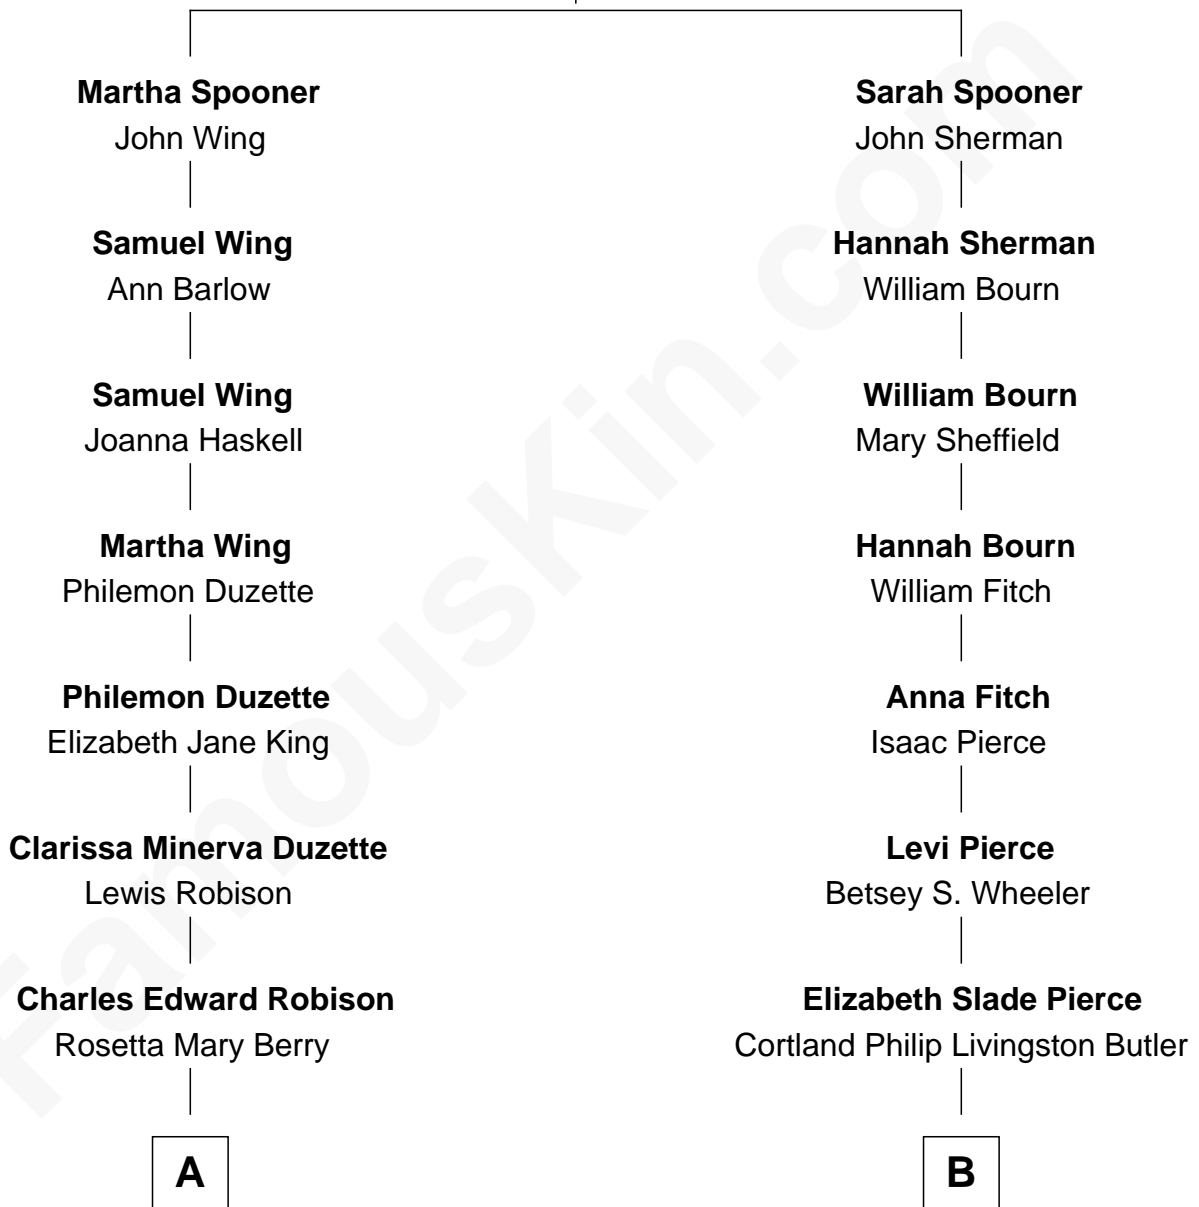

FamousKin.com

Relationship Chart of

Mitt Romney

70th Governor of Massachusetts

9th cousin 2 times removed of

George W. Bush
43rd U.S. President

William Spooner
Hannah Pratt

A

Alma Luella Robison
Harold Arundel LaFount

Lenore Emily LaFount
George Wilcken Romney

Mitt Romney
70th Governor of Massachusetts

B

Mary Elizabeth Butler
Robert Emmet Sheldon

Flora Sheldon
Samuel Prescott Bush

Prescott Sheldon Bush
Dorothy Wear Walker

George Herbert Walker Bush
Barbara Pierce

George W. Bush
43rd U.S. President

FamousKin.com