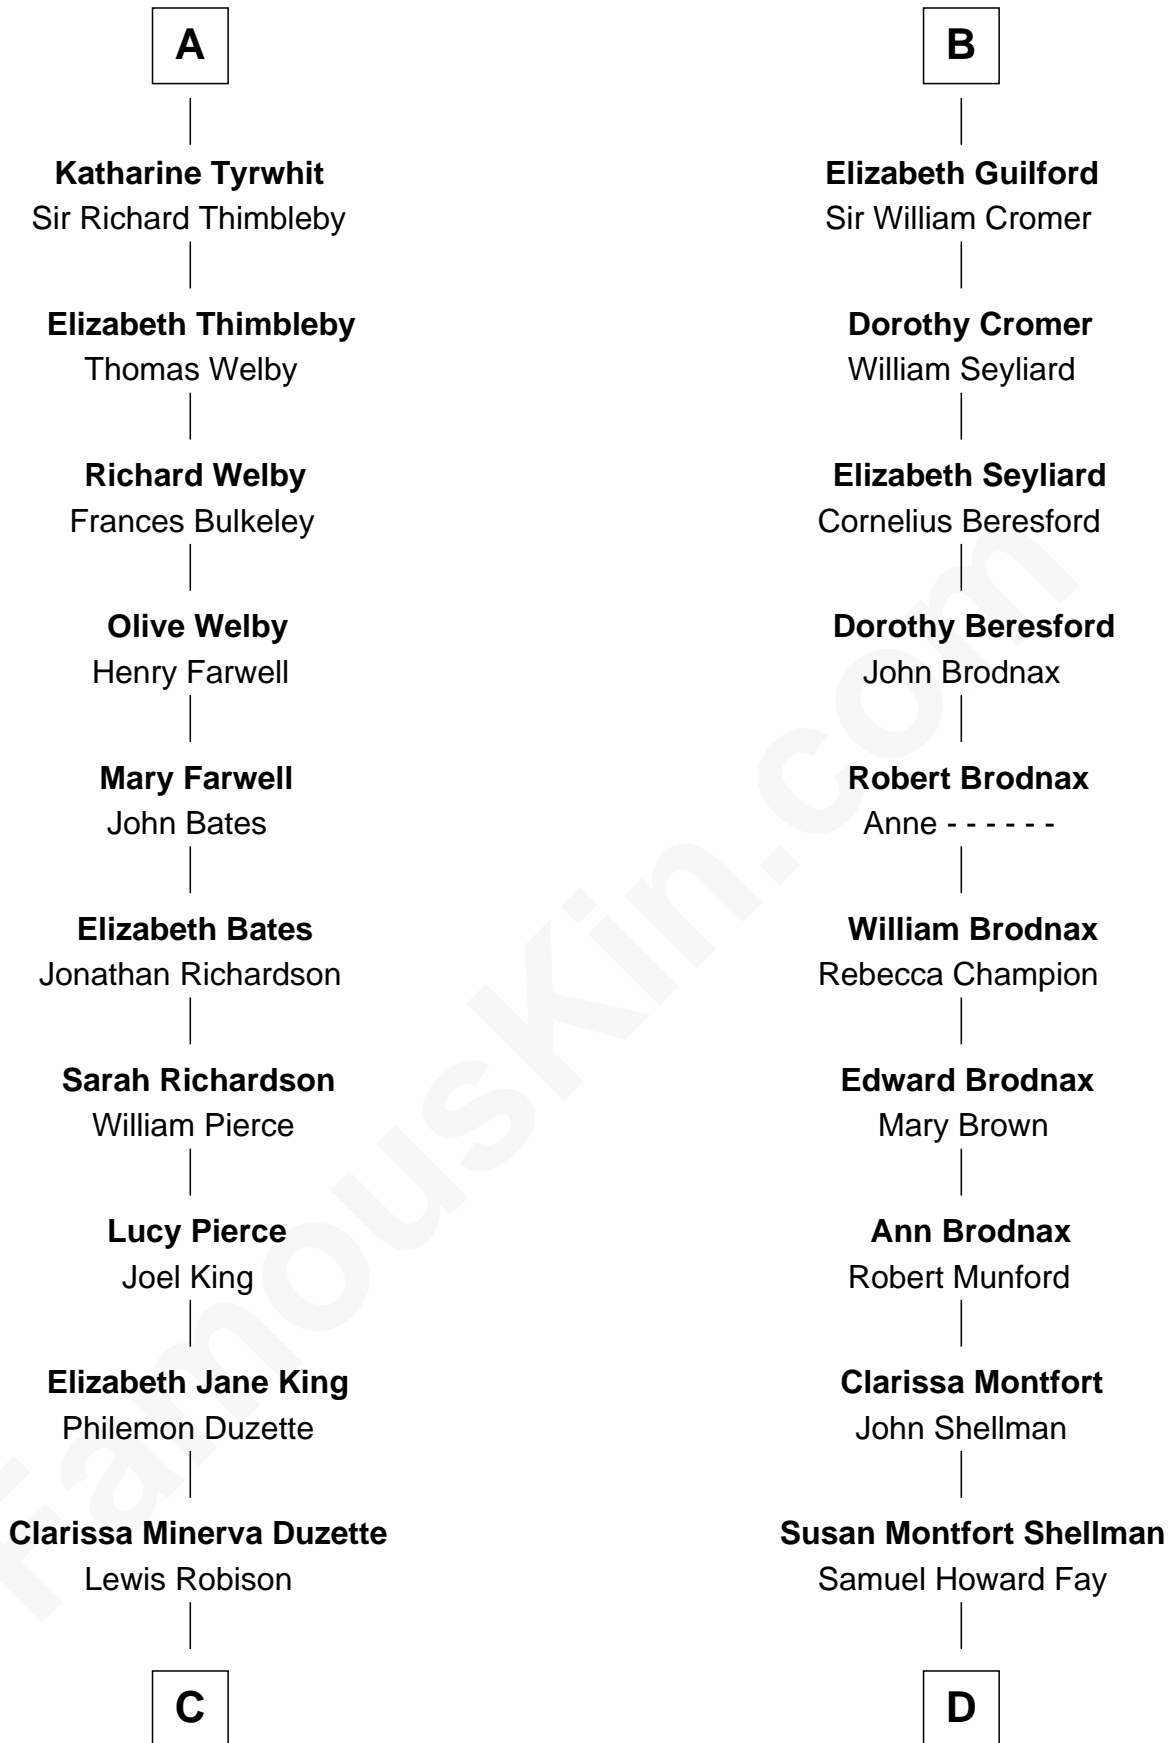

FamousKin.com

Relationship Chart of

Mitt Romney

70th Governor of Massachusetts

20th cousin 1 time removed of

George W. Bush
43rd U.S. President

Sir Robert de Holland
Maude la Zouche

Elizabeth de Holland
Sir Henry FitzRoger

John FitzRoger
Alice - - - - -

Elizabeth FitzRoger
Sir John Bonville

Sir William Bonville
Margaret Grey

Elizabeth Bonville
William Talboys

Sir Robert Talboys
Elizabeth Heron

Maud Talboys
Sir Robert Tyrwhit

A

Margaret de Holland
Sir John de la Warre

Roger de la Warre
Eleanor Mowbray

Joan de la Warre
Sir Thomas West

Sir Reynold West
Margaret Thorley

Sir Richard West
Katherine Hungerford

Sir Thomas West
Eleanor Copley

Barbara West
Sir John Guilford

B

C

Charles Edward Robison

Rosetta Mary Berry

Alma Luella Robison

Harold Arundel LaFount

Lenore Emily LaFount