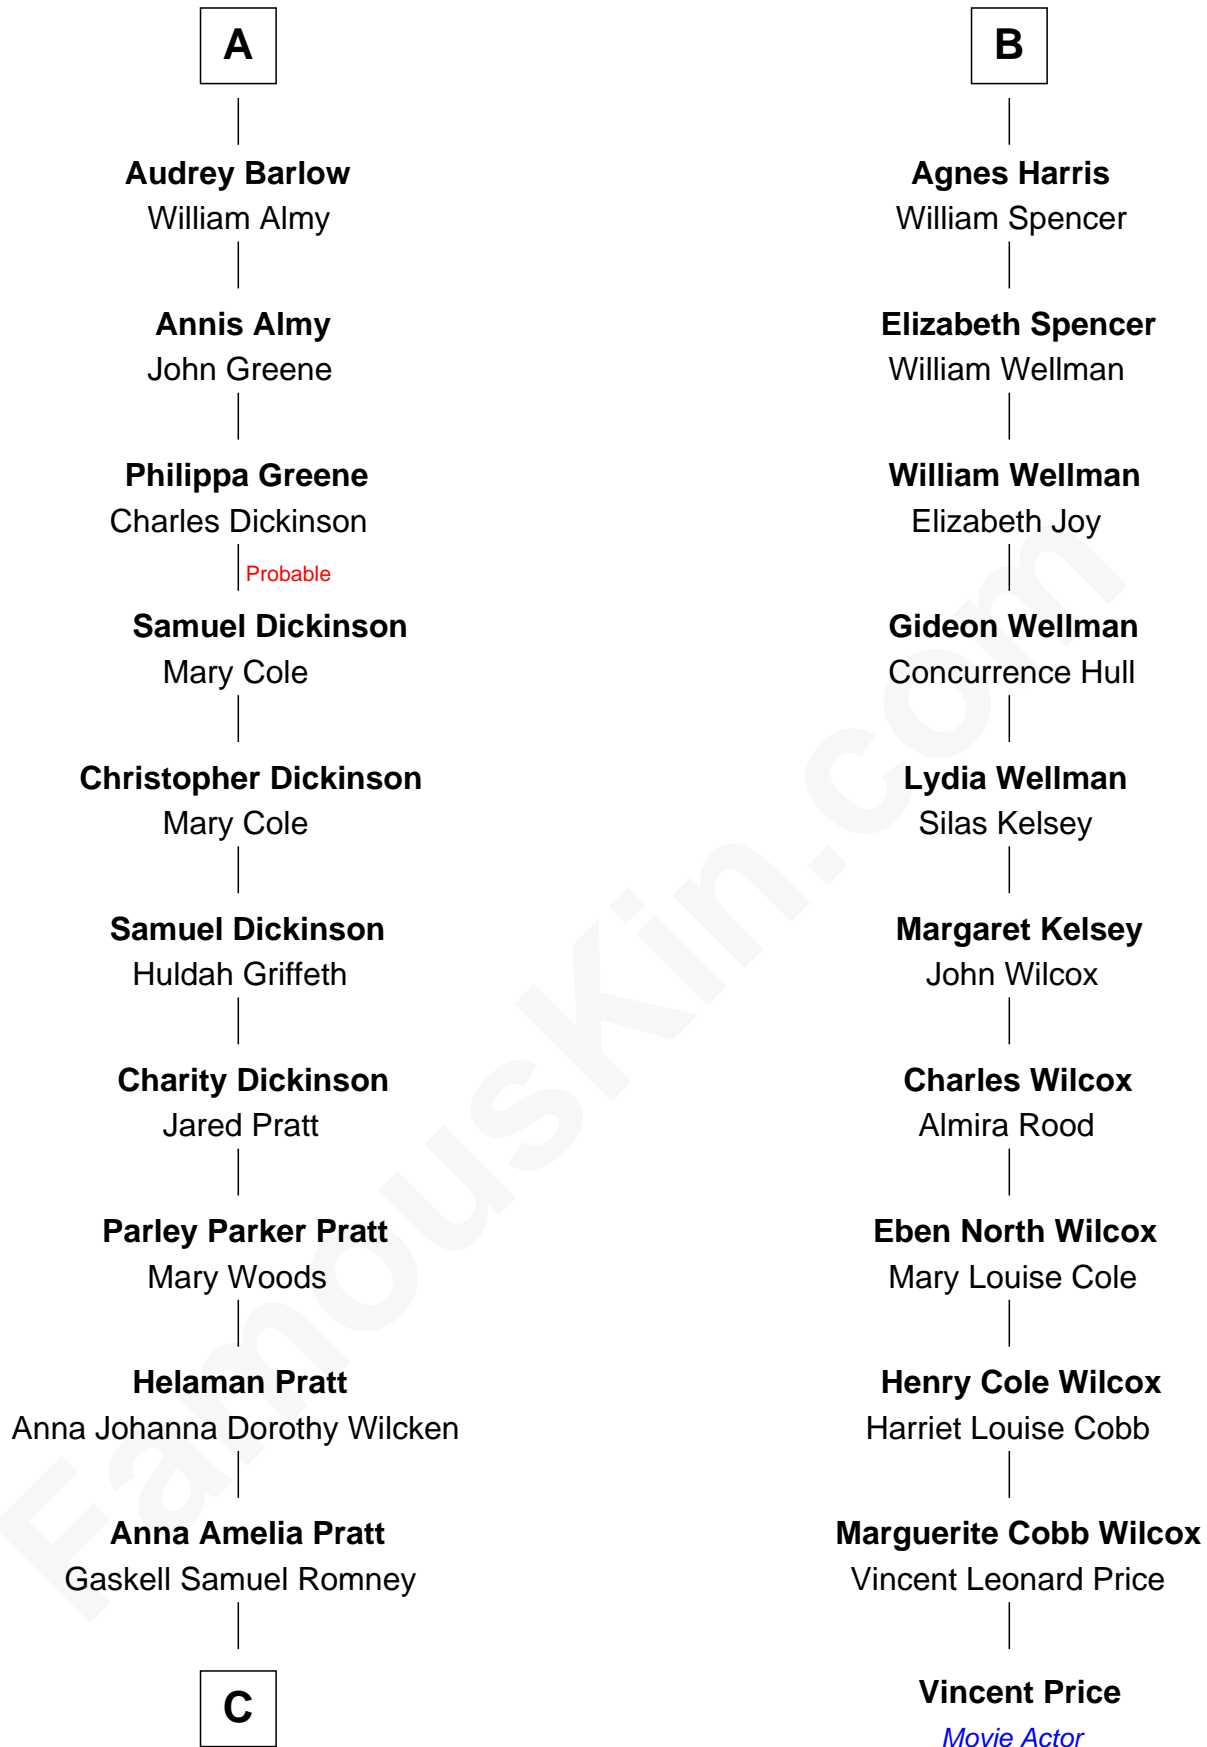

FamousKin.com Relationship Chart of

Mitt Romney

70th Governor of Massachusetts

17th cousin 1 time removed of

Vincent Price

Movie Actor

C

George Wilcken Romney

Lenore Emily LaFount

Mitt Romney

70th Governor of Massachusetts

FamousKin.com