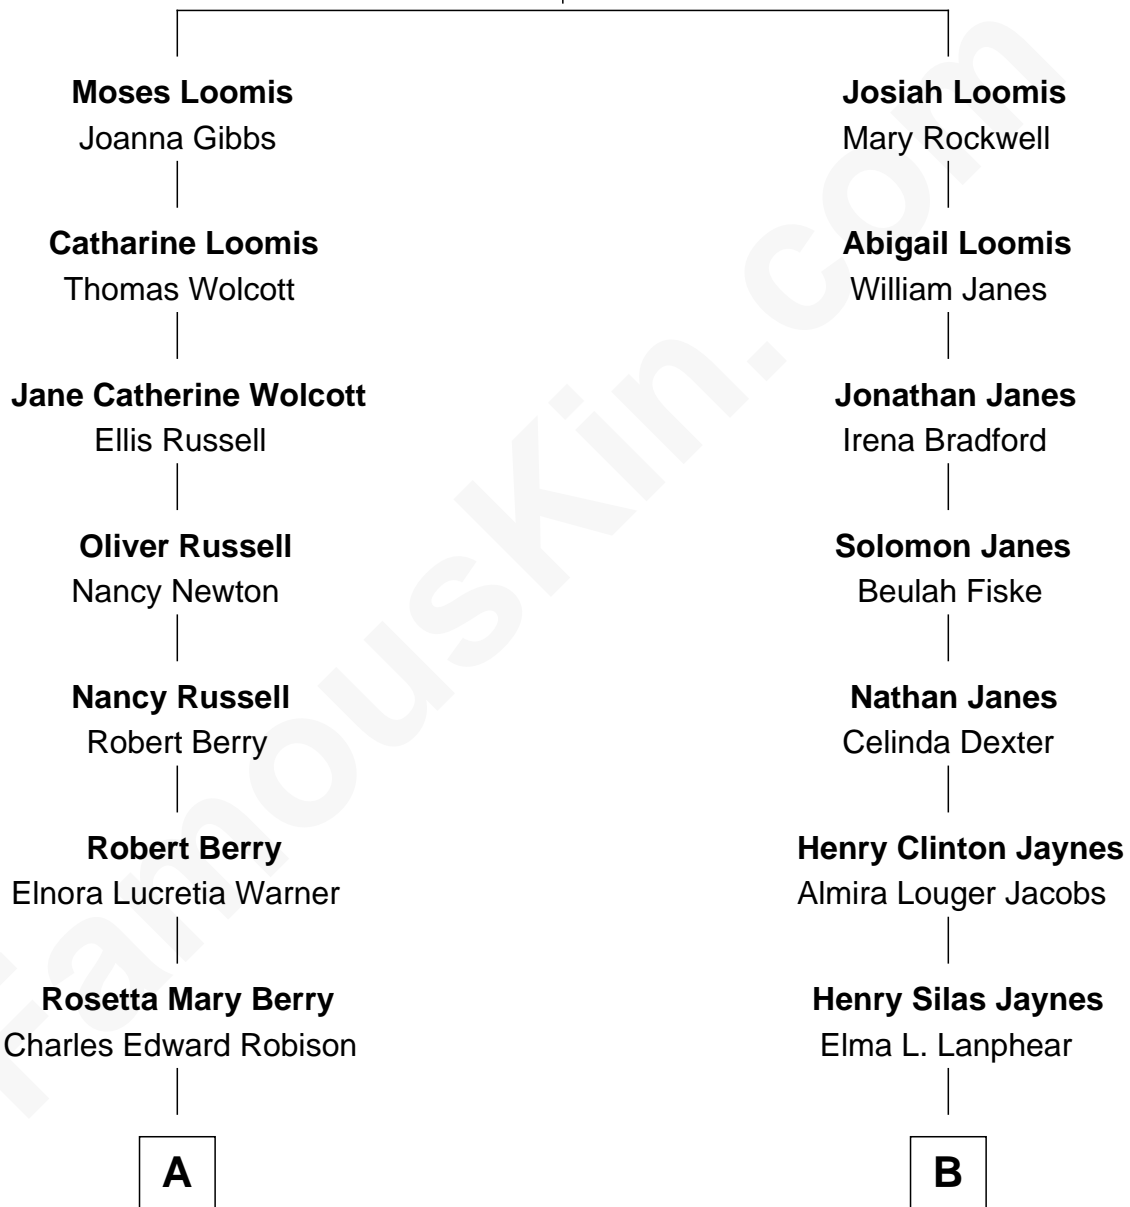

FamousKin.com Relationship Chart of

Mitt Romney

70th Governor of Massachusetts

9th cousin of

Jane Fonda

Movie Actress

Nathaniel Loomis

Elizabeth Moore

A

Alma Luella Robison
Harold Arundel LaFount

Lenore Emily LaFount
George Wilcken Romney

Mitt Romney
70th Governor of Massachusetts

B

Herberta Elma Jaynes
William Brace Fonda

Henry Jaynes Fonda
Frances Ford Seymour