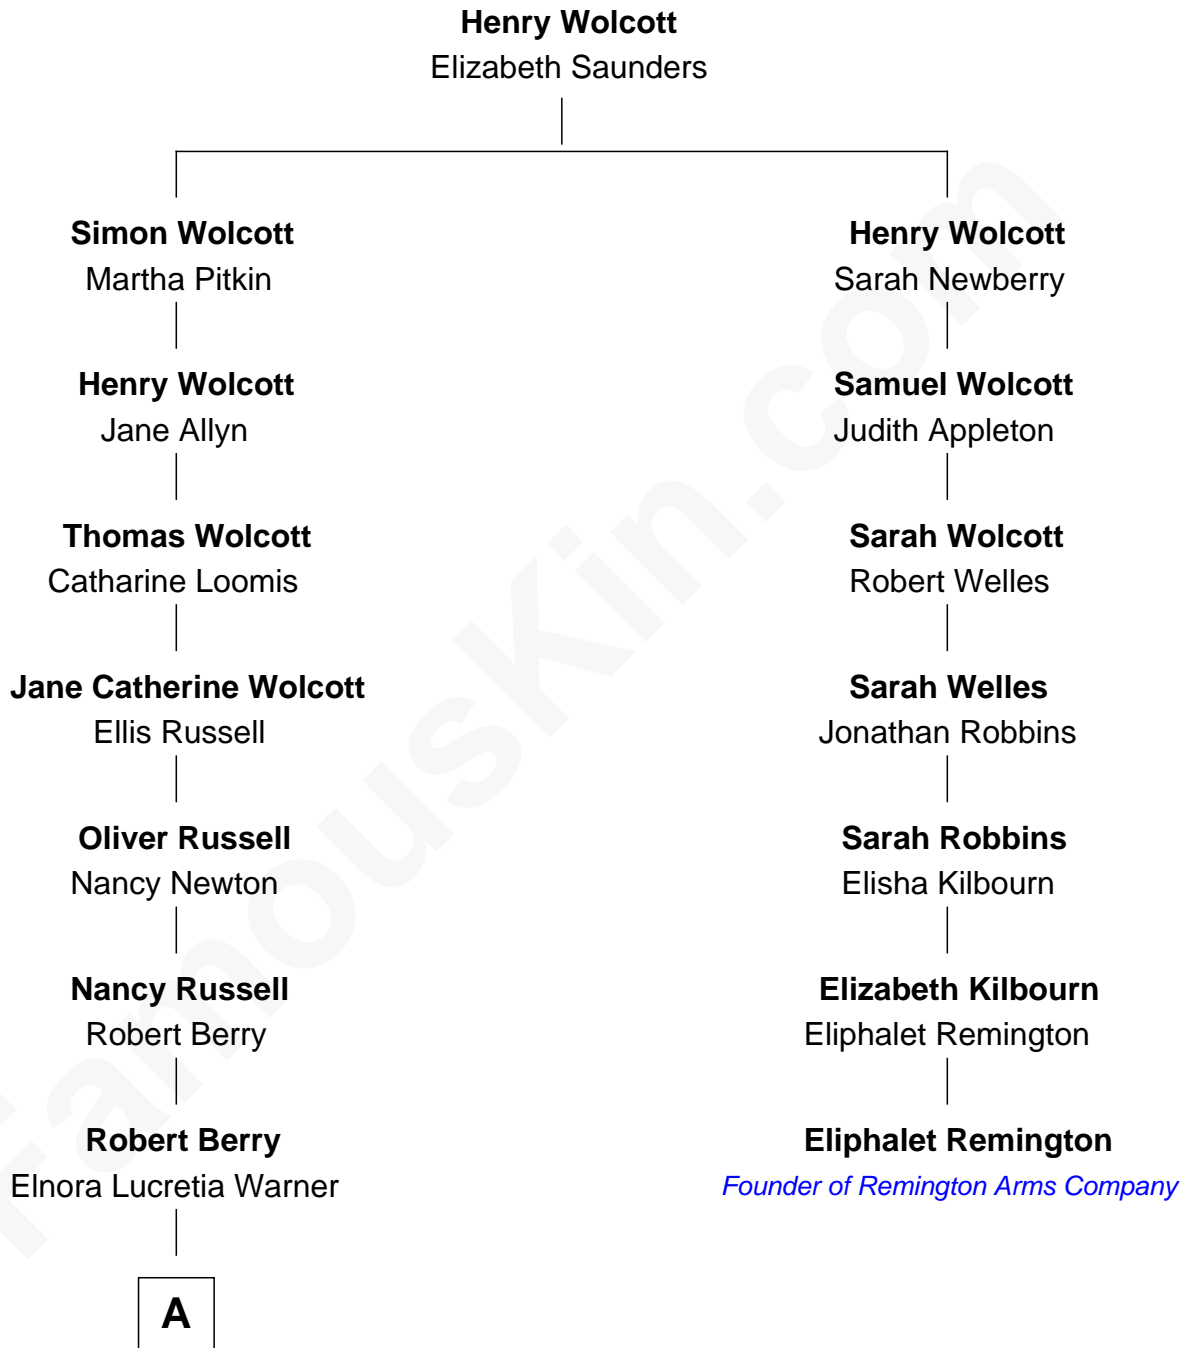

FamousKin.com

Relationship Chart of

Mitt Romney

70th Governor of Massachusetts

6th cousin 4 times removed of

Eliphalet Remington

Founder of Remington Arms Company

A

—
Rosetta Mary Berry
Charles Edward Robison

—
Alma Luella Robison
Harold Arundel LaFount

—
Lenore Emily LaFount
George Wilcken Romney

—
Mitt Romney
70th Governor of Massachusetts

FamousKin.com