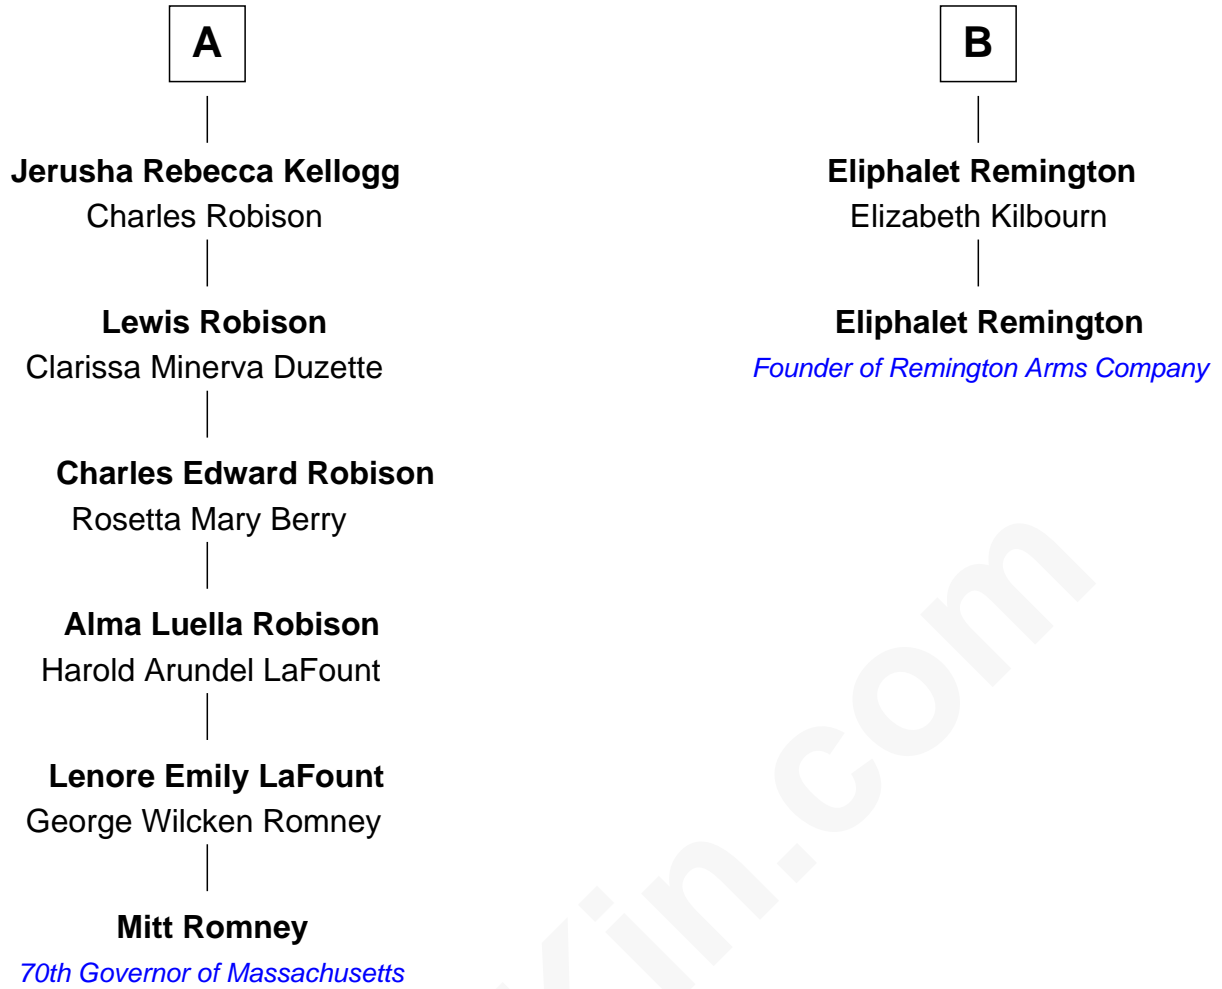

FamousKin.com

Relationship Chart of

Mitt Romney

70th Governor of Massachusetts

8th cousin 4 times removed of

Eliphalet Remington

Founder of Remington Arms Company

FamousKin.com