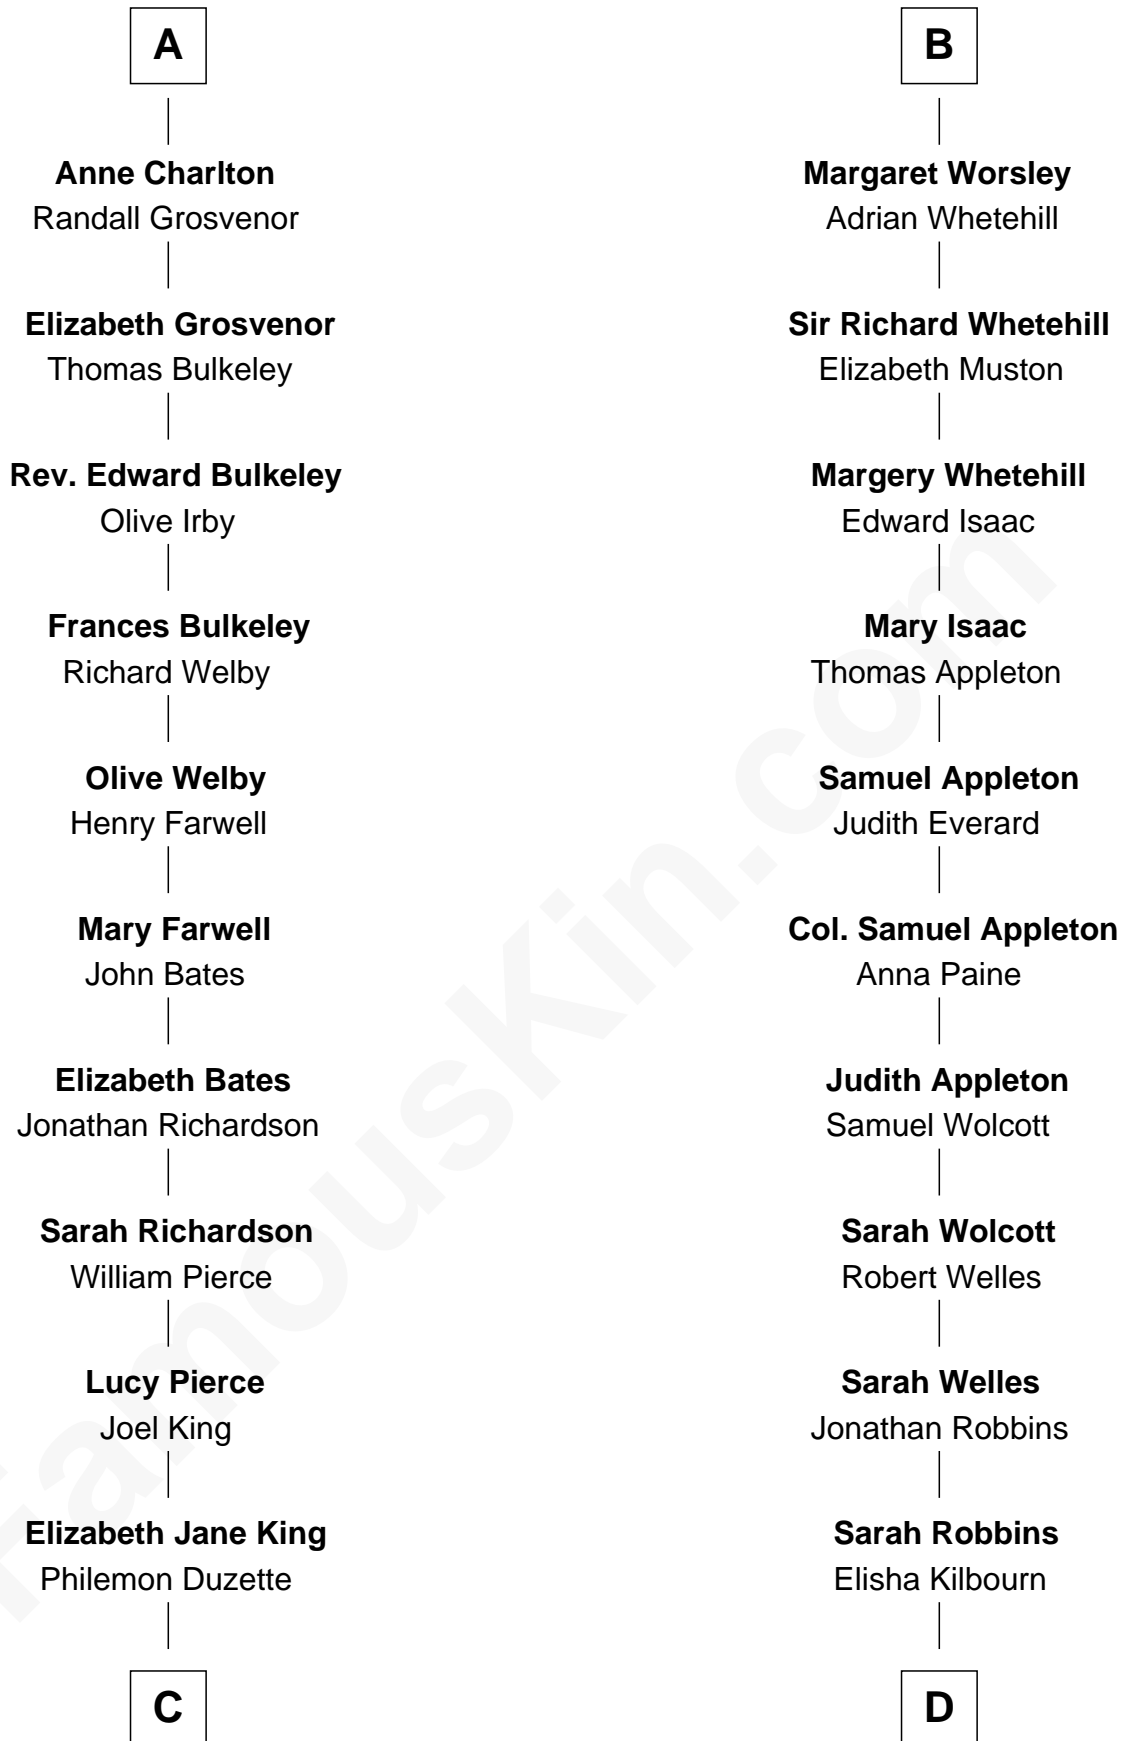

FamousKin.com

Relationship Chart of

Mitt Romney

70th Governor of Massachusetts

18th cousin 3 times removed of

Eliphalet Remington

Founder of Remington Arms Company

Sir Roger de Somery

Nichole d'Aubenev

Maud de Somery
Sir Henry de Erdington

Sir Henry de Erdington
Joan de Wolvey

Sir Giles de Erdington
Elizabeth de Tolthorpe

Margaret de Erdington
Sir Roger Corbet

Sir Robert Corbet
Margaret - - - - -

Mary Corbet
Robert Charlton

Richard Charlton
Elizabeth Mainwaring

A

Joan de Somery
John IV le Strange

John V le Strange
Maud de Walton

Elizabeth le Strange
Gruffydd ap Madog

Gruffydd Fychan ap Gruffydd
Elen ferch Thomas ap Llewelyn

Lowri ferch Gruffydd Fychan
Robert Puleston

Angharad Puleston
Edwart Trevor ap Daffyd

Rose Trevor ferch Edwart
Otwell Worsley

B

C

Clarissa Minerva Duzette

Lewis Robison

Charles Edward Robison