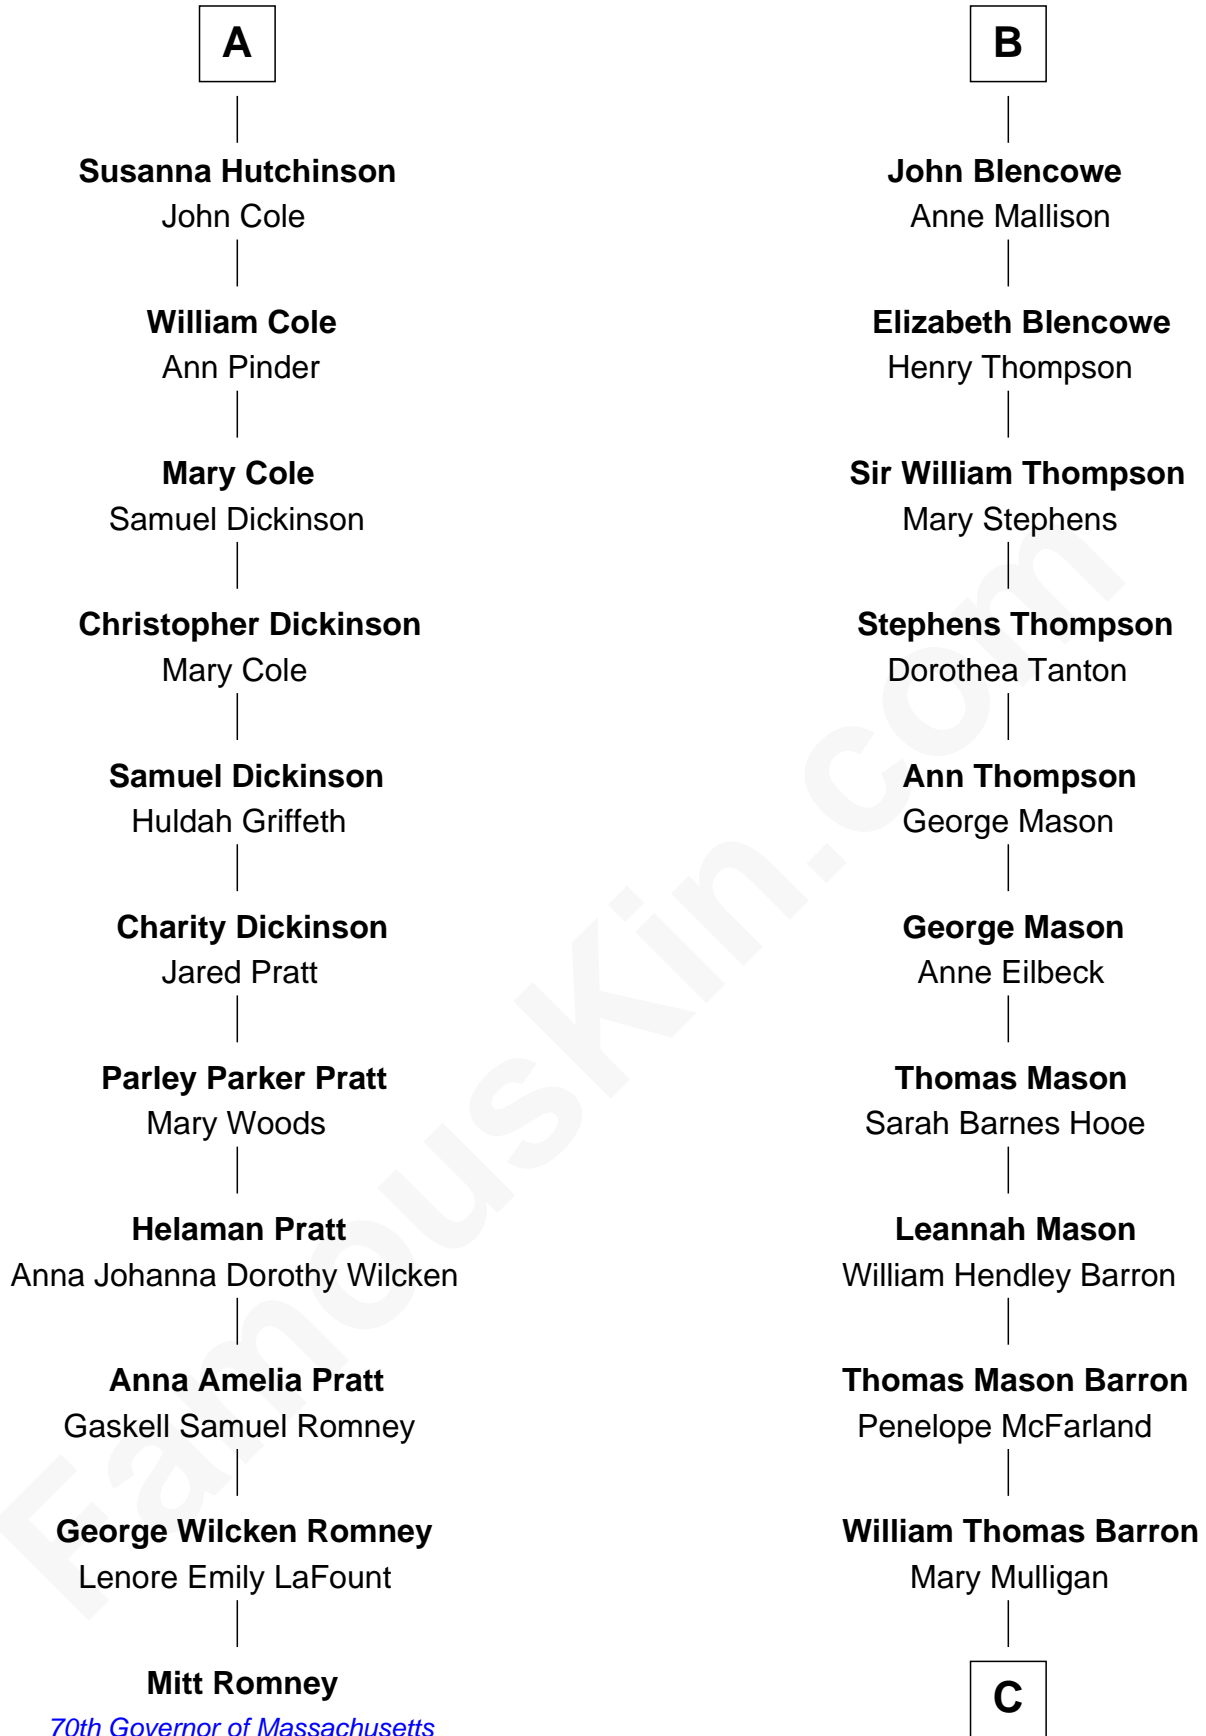

FamousKin.com

Relationship Chart of

Mitt Romney

70th Governor of Massachusetts

17th cousin 3 times removed of

Paris Hilton

Socialite and TV Personality

Sir Walter Blount

Sancha de Ayala

Sir Thomas Blount

Margaret de Gresley

Sir Thomas Blount

Agnes Hawley

Anne Blount

William Marbury

Robert Marbury

Winifred Dudley

Anthony Blencowe

Richard Blencowe

Apollonia Tolson

Sir Henry Blencowe

Grace Sandford

B

C