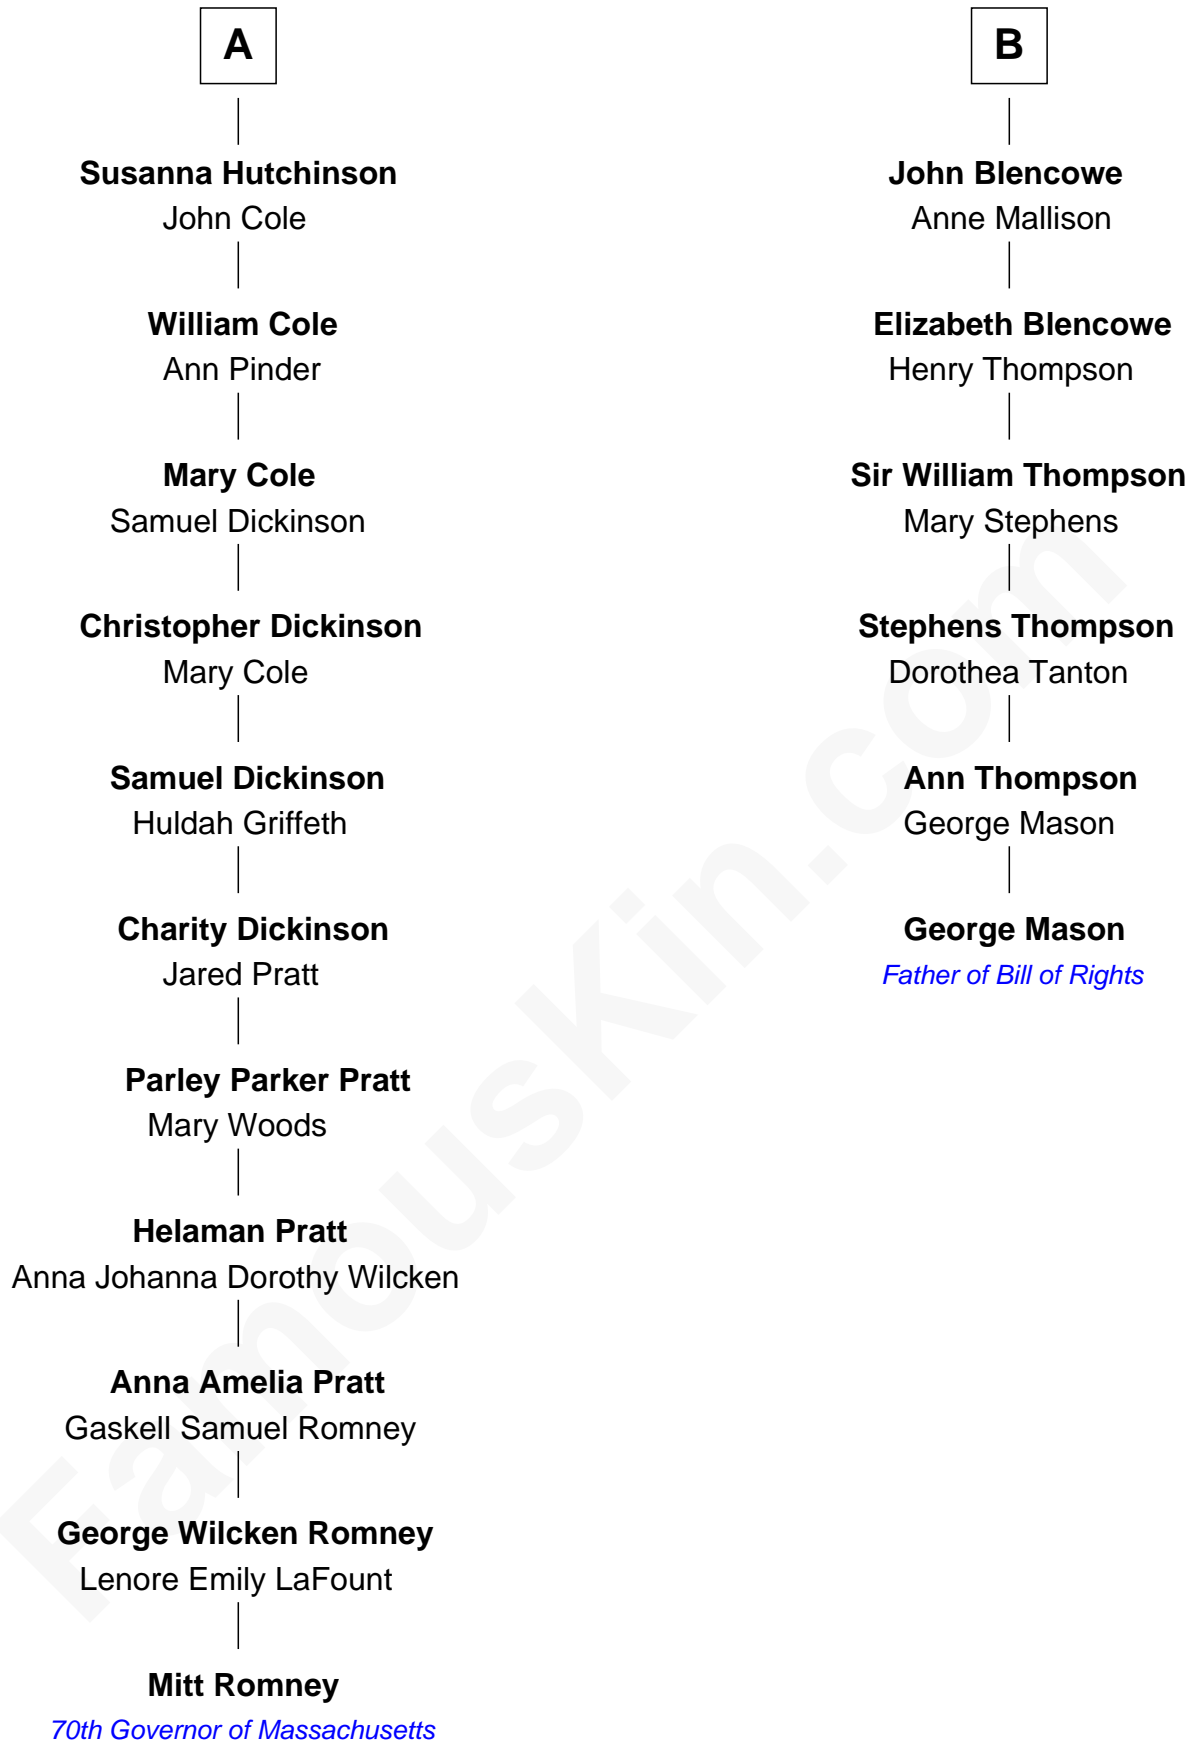

FamousKin.com

Relationship Chart of

Mitt Romney

70th Governor of Massachusetts

12th cousin 5 times removed of

George Mason

Father of the U.S. Bill of Rights

Sir Walter Blount

Sancha de Ayala

Sir Thomas Blount

Margaret de Gresley

Sir Thomas Blount

Agnes Hawley

Anne Blount

William Marbury

Robert Marbury

Katherine Williamson

William Marbury

Agnes Lenton

Rev. Francis Marbury

Bridget Dryden

Anne Marbury

William Hutchinson

A

Winifred Dudley

Anthony Blencowe

Richard Blencowe

Apollonia Tolson

Sir Henry Blencowe

Grace Sandford

B

Mitt Romney photo by [Gage Skidmore](#) (CC BY-SA 3.0)