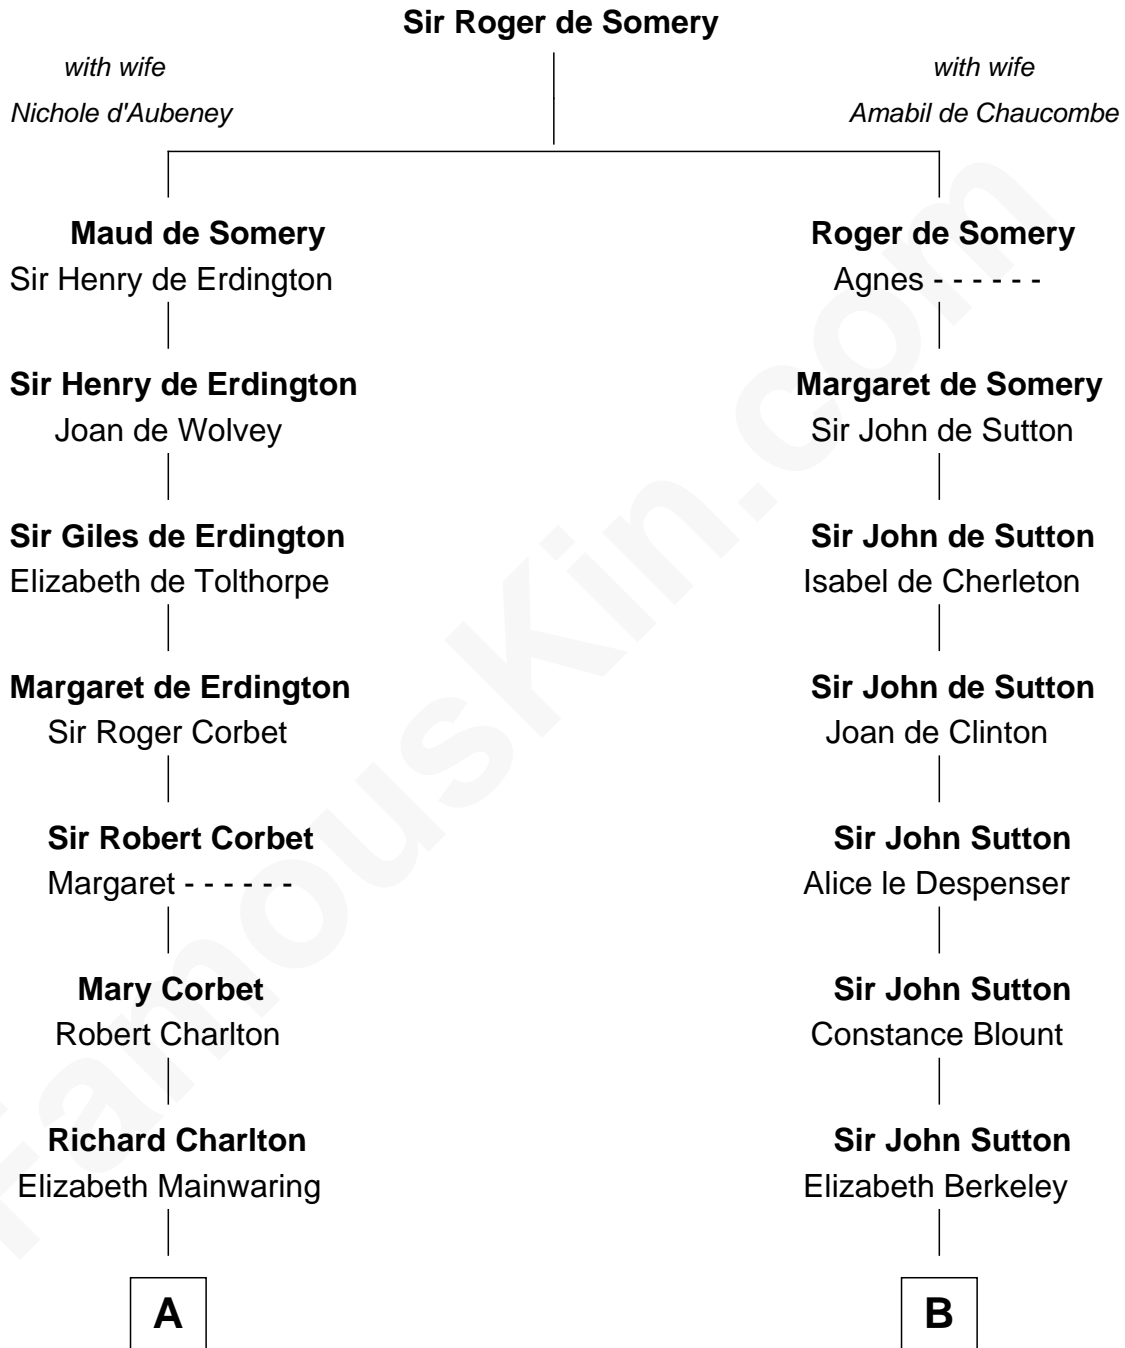

## Relationship Chart of

### Mitt Romney

70th Governor of Massachusetts

17th cousin 4 times removed of

### George Mason

Father of the U.S. Bill of Rights

**C**

Clarissa Minerva Duzette

Lewis Robison

Charles Edward Robison

Rosetta Mary Berry

Alma Luella Robison