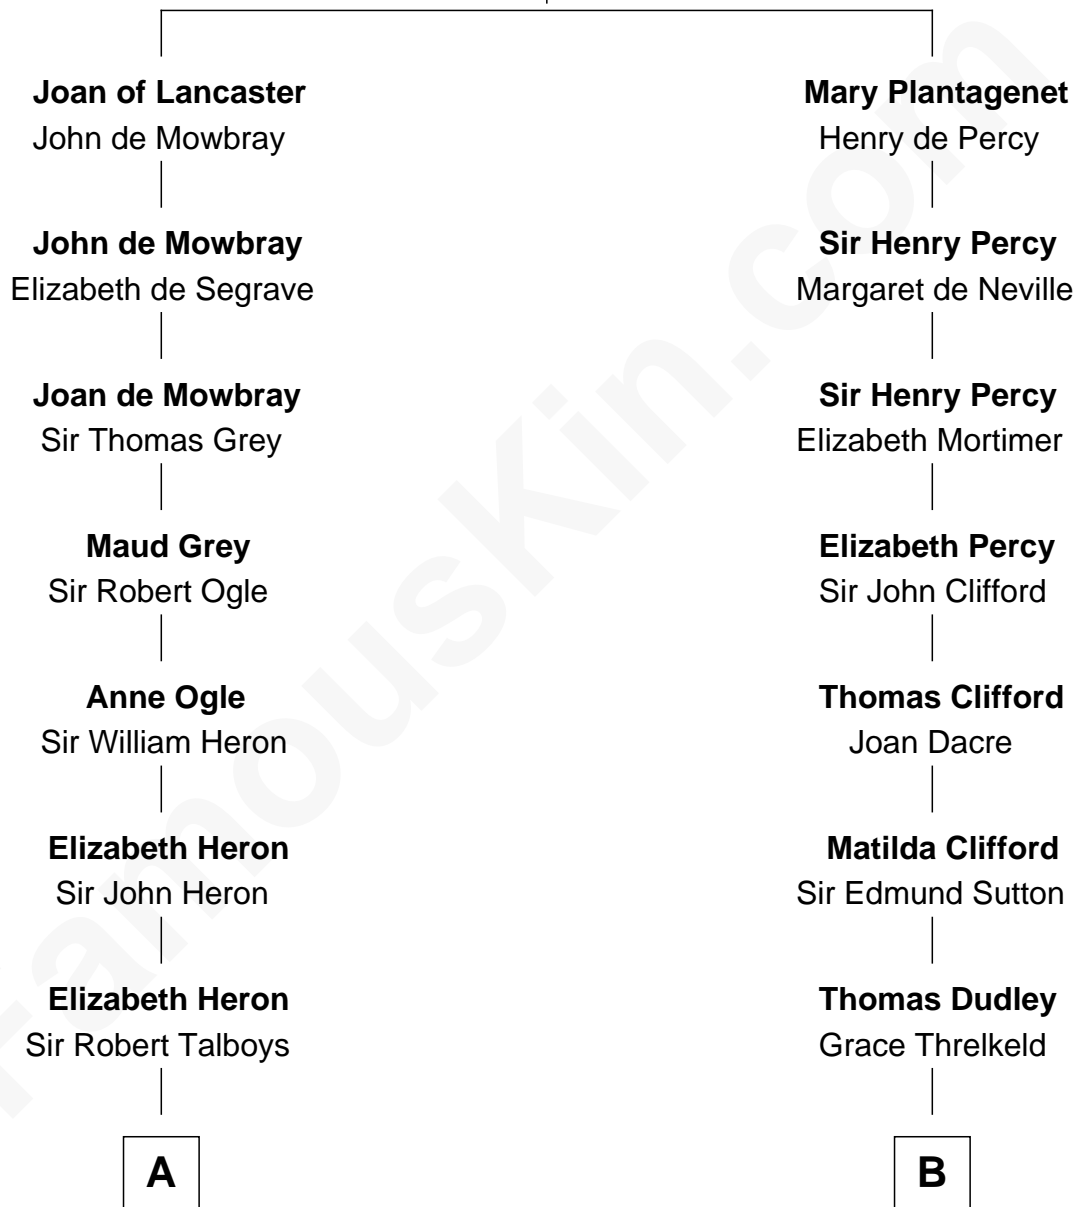

FamousKin.com

Relationship Chart of

Mitt Romney

70th Governor of Massachusetts

15th cousin 6 times removed of

George Mason

Father of the U.S. Bill of Rights

Henry Plantagenet
Maud de Chaworth

George Wilcken Romney

Mitt Romney

70th Governor of Massachusetts

FamousKin.com