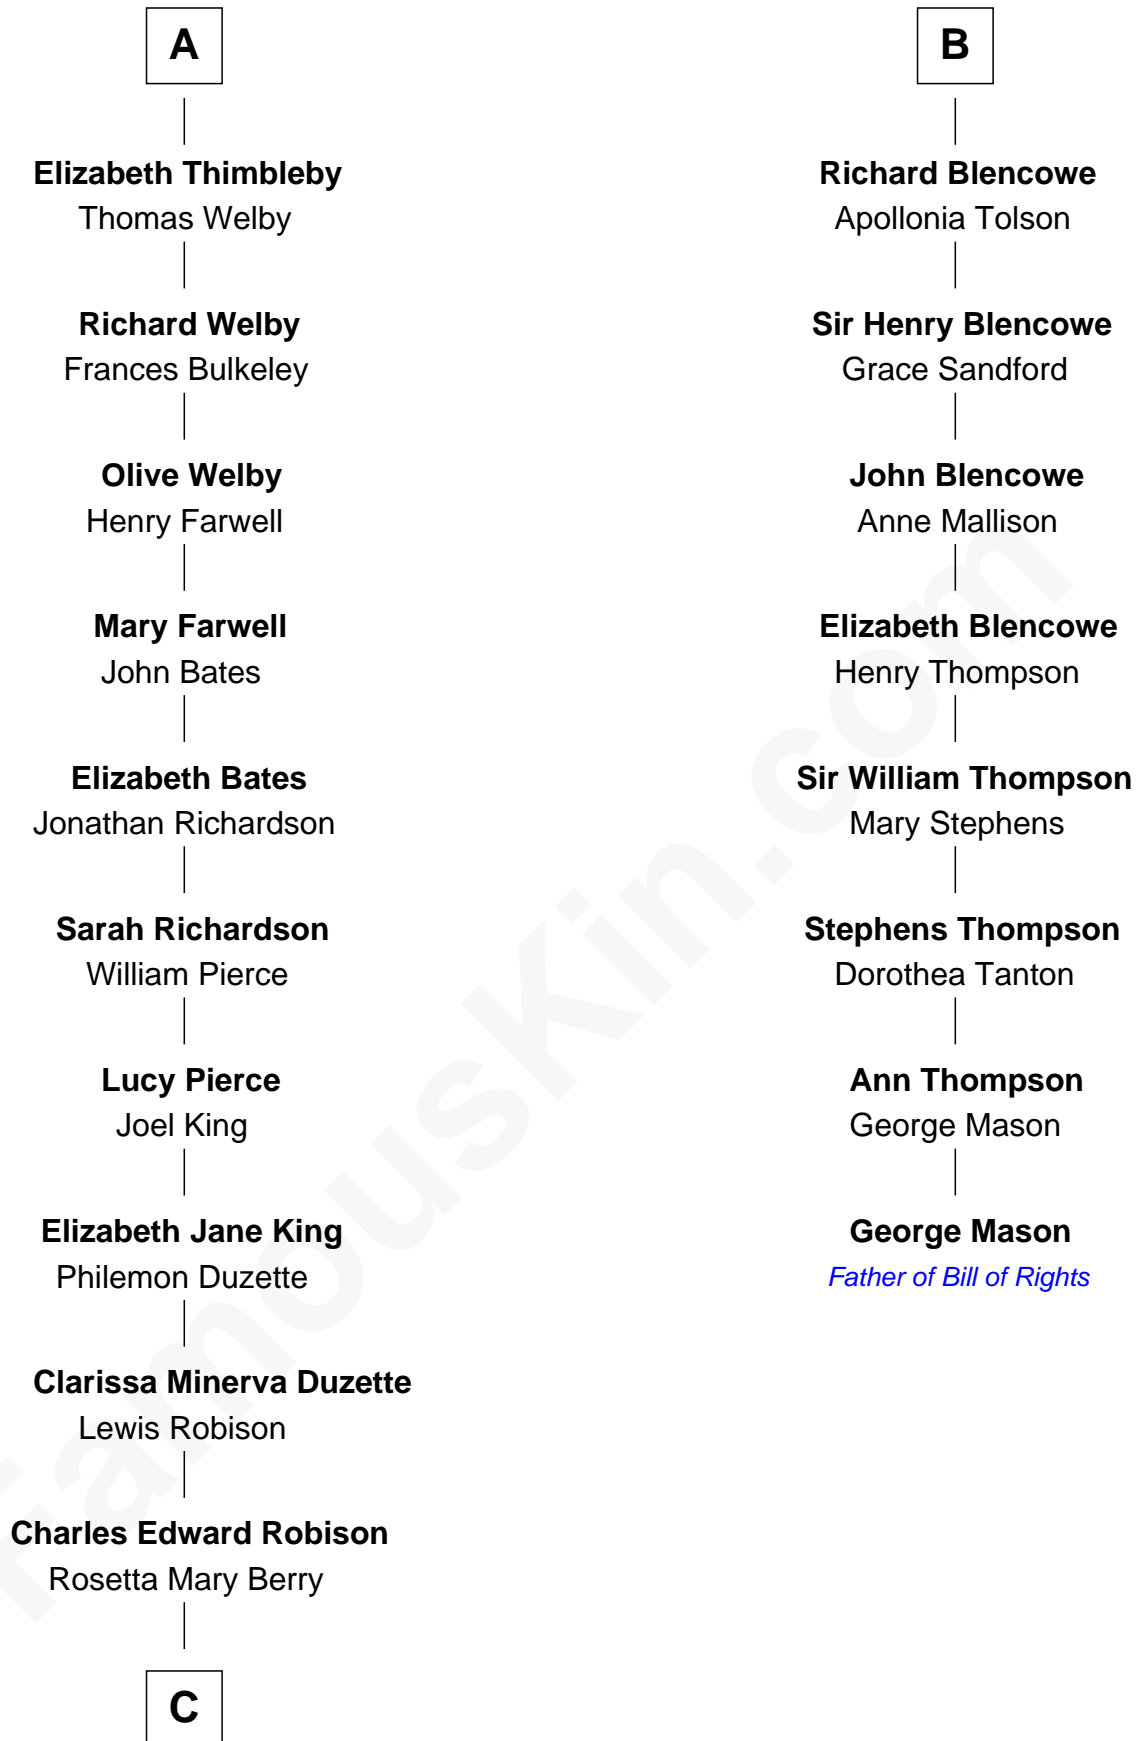

FamousKin.com

Relationship Chart of

Mitt Romney

70th Governor of Massachusetts

14th cousin 5 times removed of

George Mason

Father of the U.S. Bill of Rights

C

—
Alma Luella Robison
Harold Arundel LaFount

—
Lenore Emily LaFount
George Wilcken Romney

—
Mitt Romney
70th Governor of Massachusetts

FamousKin.com