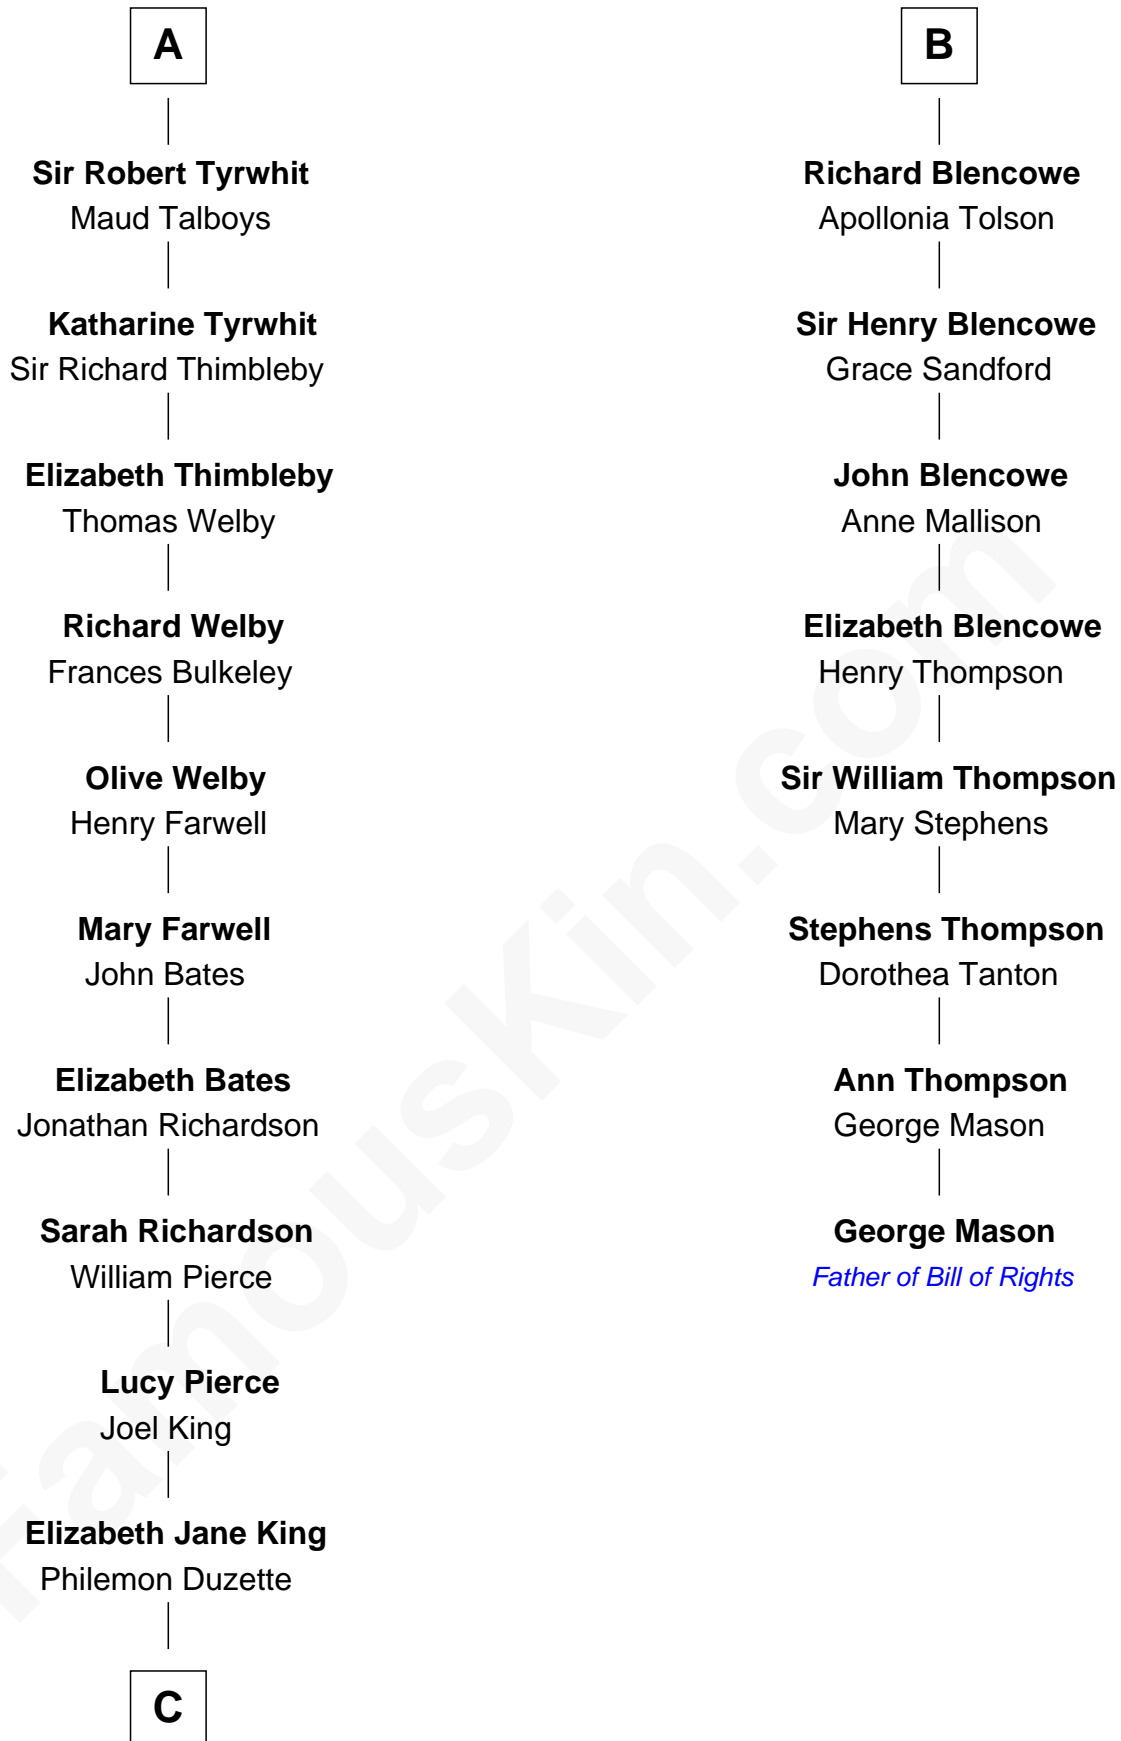

FamousKin.com

Relationship Chart of

Mitt Romney

70th Governor of Massachusetts

14th cousin 7 times removed of

George Mason

Father of the U.S. Bill of Rights

C

Clarissa Minerva Duzette

Lewis Robison

Charles Edward Robison

Rosetta Mary Berry

Alma Luella Robison

Harold Arundel LaFount

Lenore Emily LaFount

George Wilcken Romney