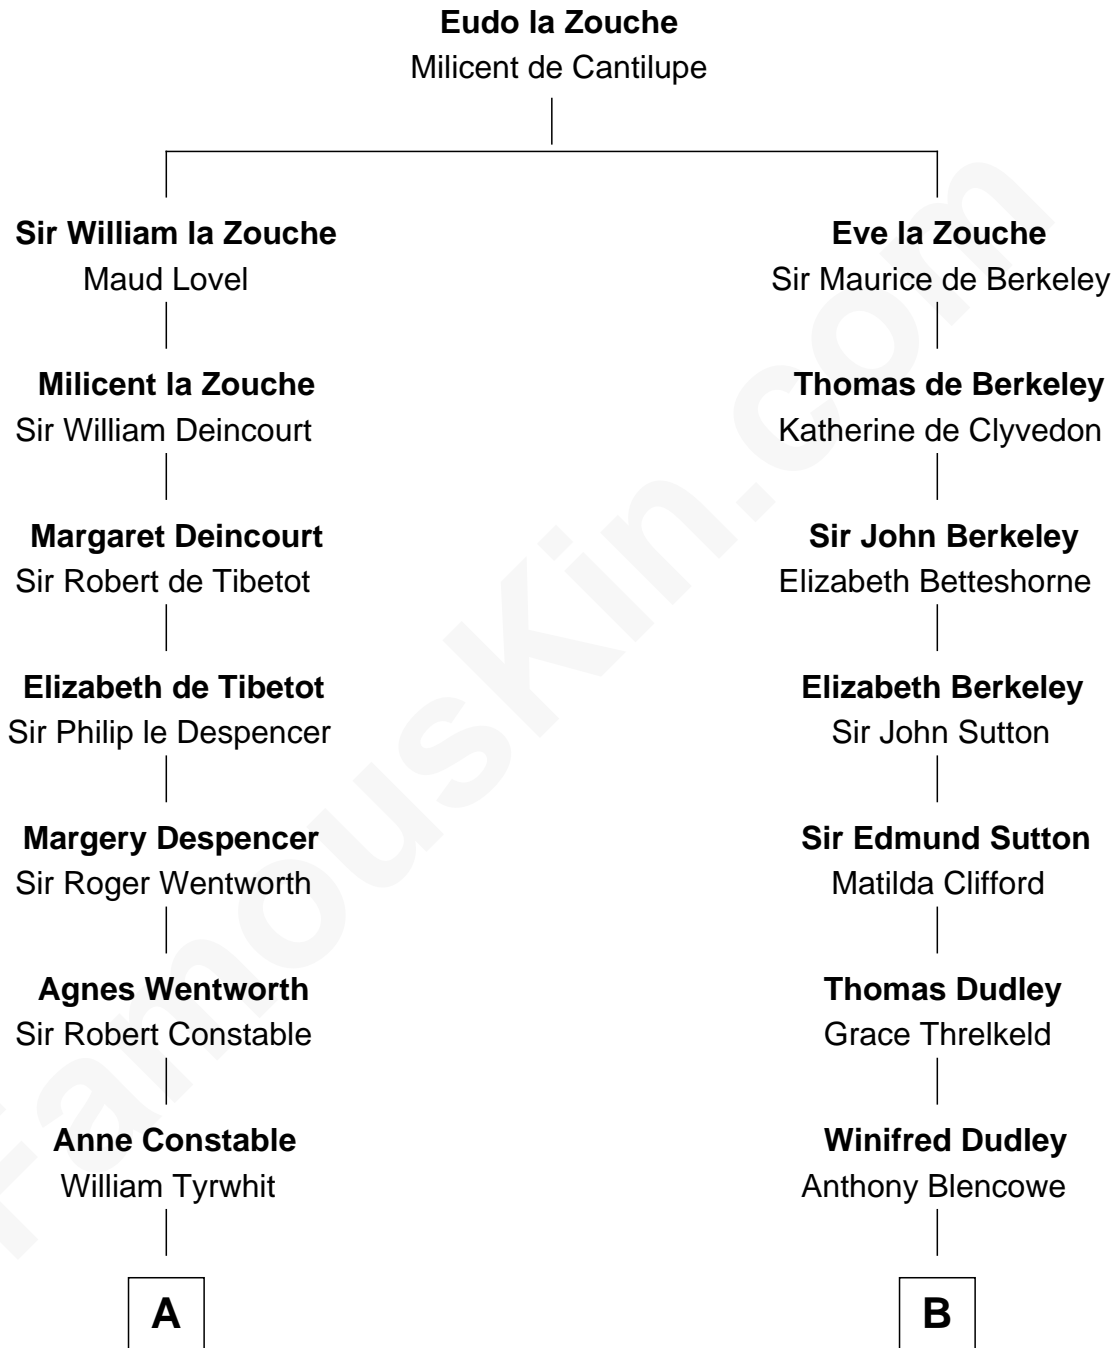

FamousKin.com

Relationship Chart of

Mitt Romney

70th Governor of Massachusetts

14th cousin 7 times removed of

George Mason

Father of the U.S. Bill of Rights

C

Clarissa Minerva Duzette

Lewis Robison

Charles Edward Robison

Rosetta Mary Berry

Alma Luella Robison

Harold Arundel LaFount

Lenore Emily LaFount

George Wilcken Romney