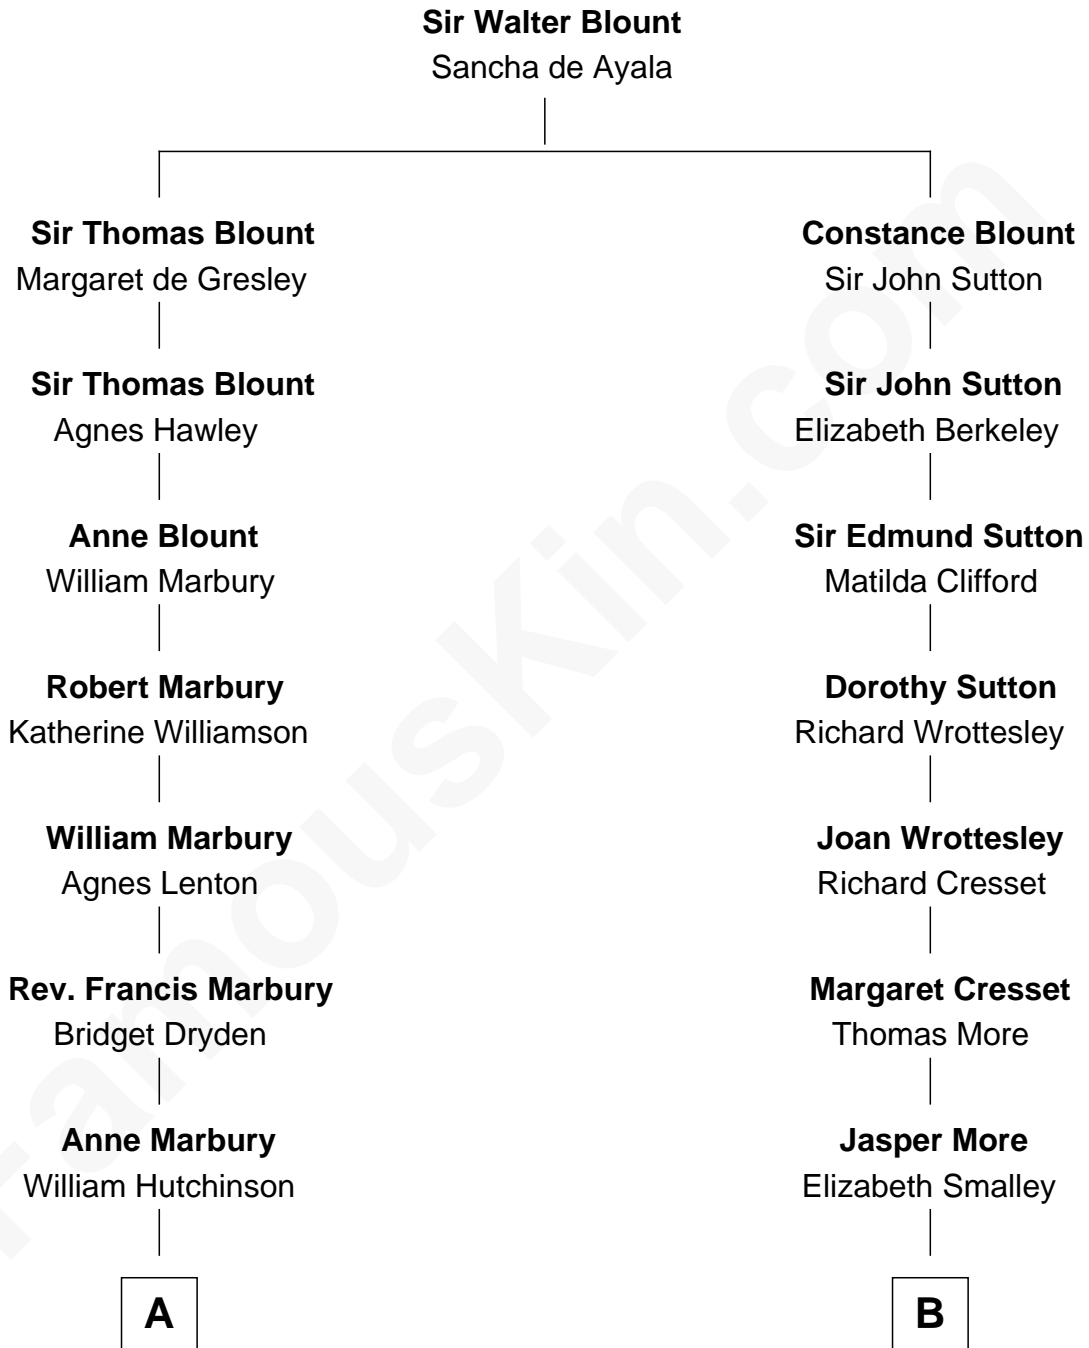

FamousKin.com

Relationship Chart of

Mitt Romney

70th Governor of Massachusetts

8th cousin 9 times removed of

Richard More

(c1614 - c1696) Mayflower passenger 1620

MAYFLOWER

Mitt Romney photo by [Gage Skidmore](#) (CC BY-SA 3.0)