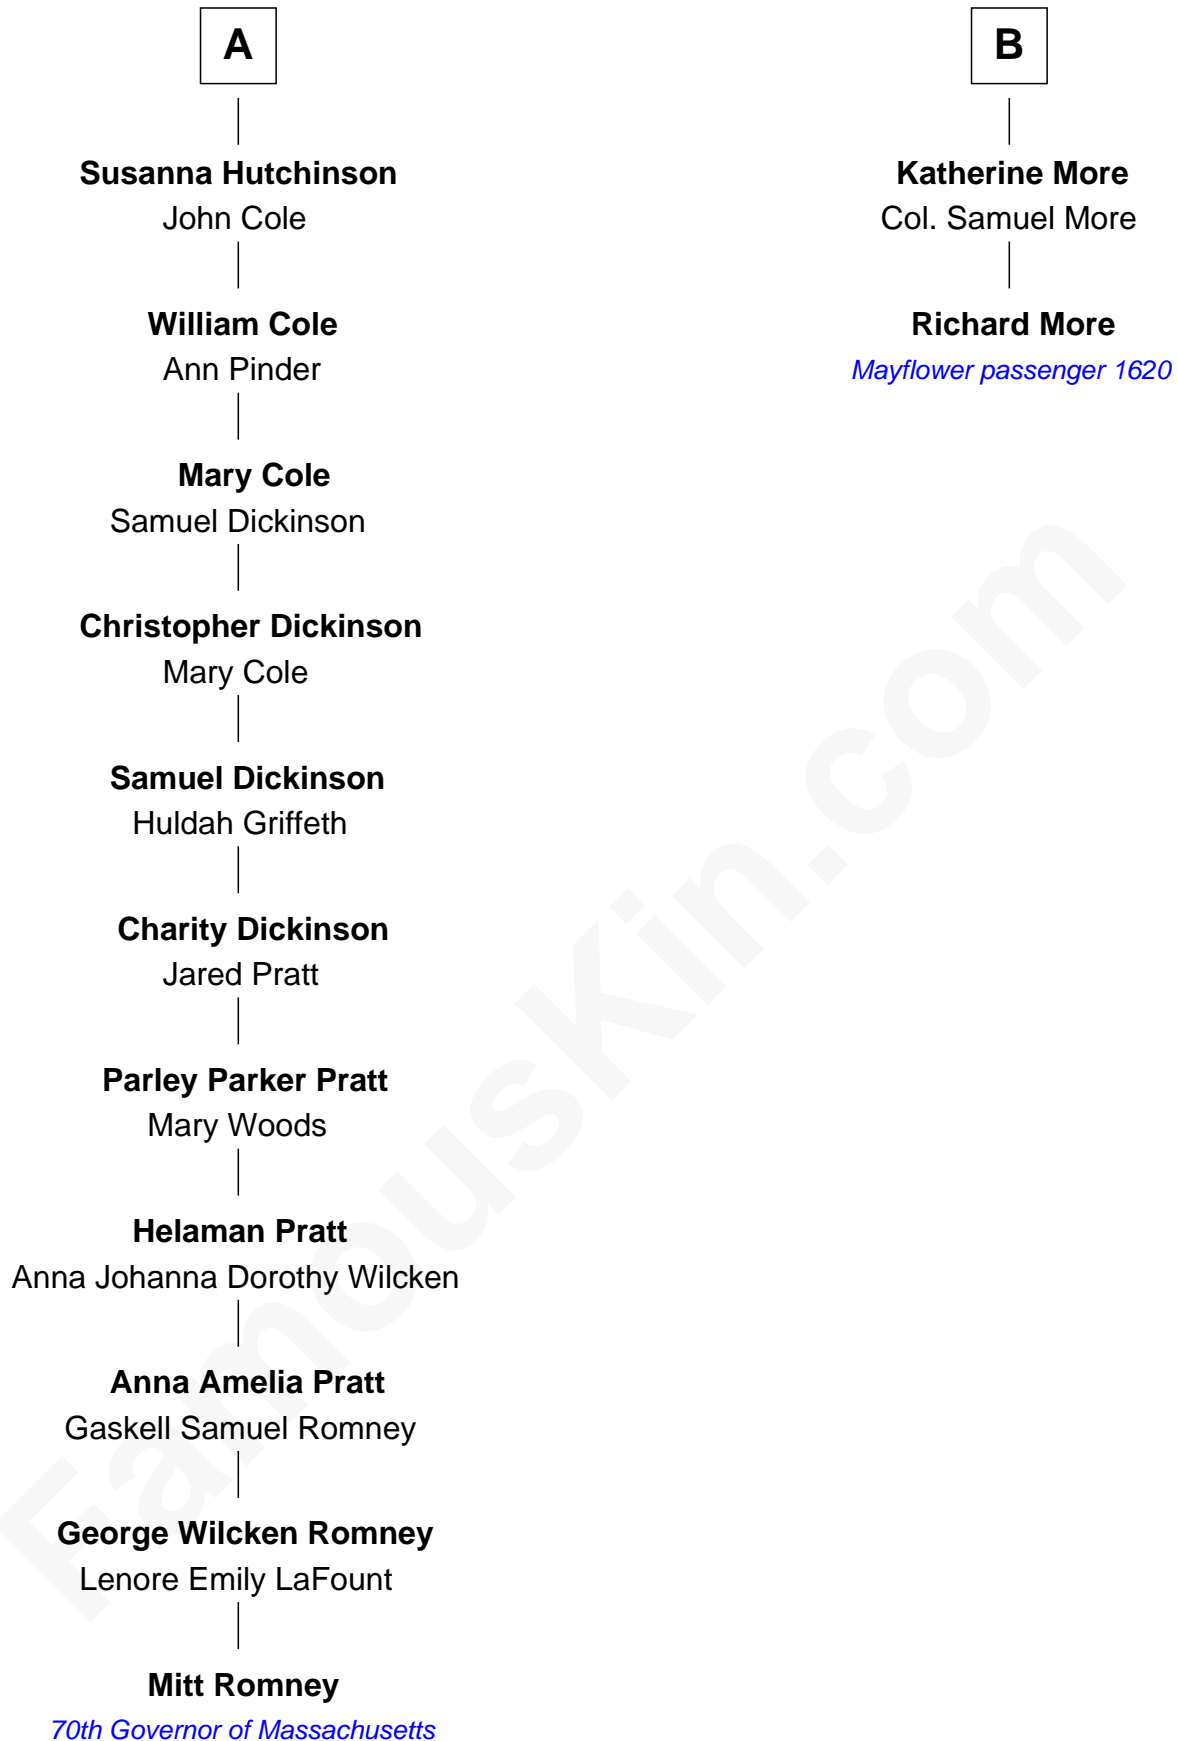

FamousKin.com

Relationship Chart of

Mitt Romney

70th Governor of Massachusetts

8th cousin 9 times removed of

Richard More

(c1614 - c1696) Mayflower passenger 1620

MAYFLOWER

Mitt Romney photo by [Gage Skidmore](#) (CC BY-SA 3.0)