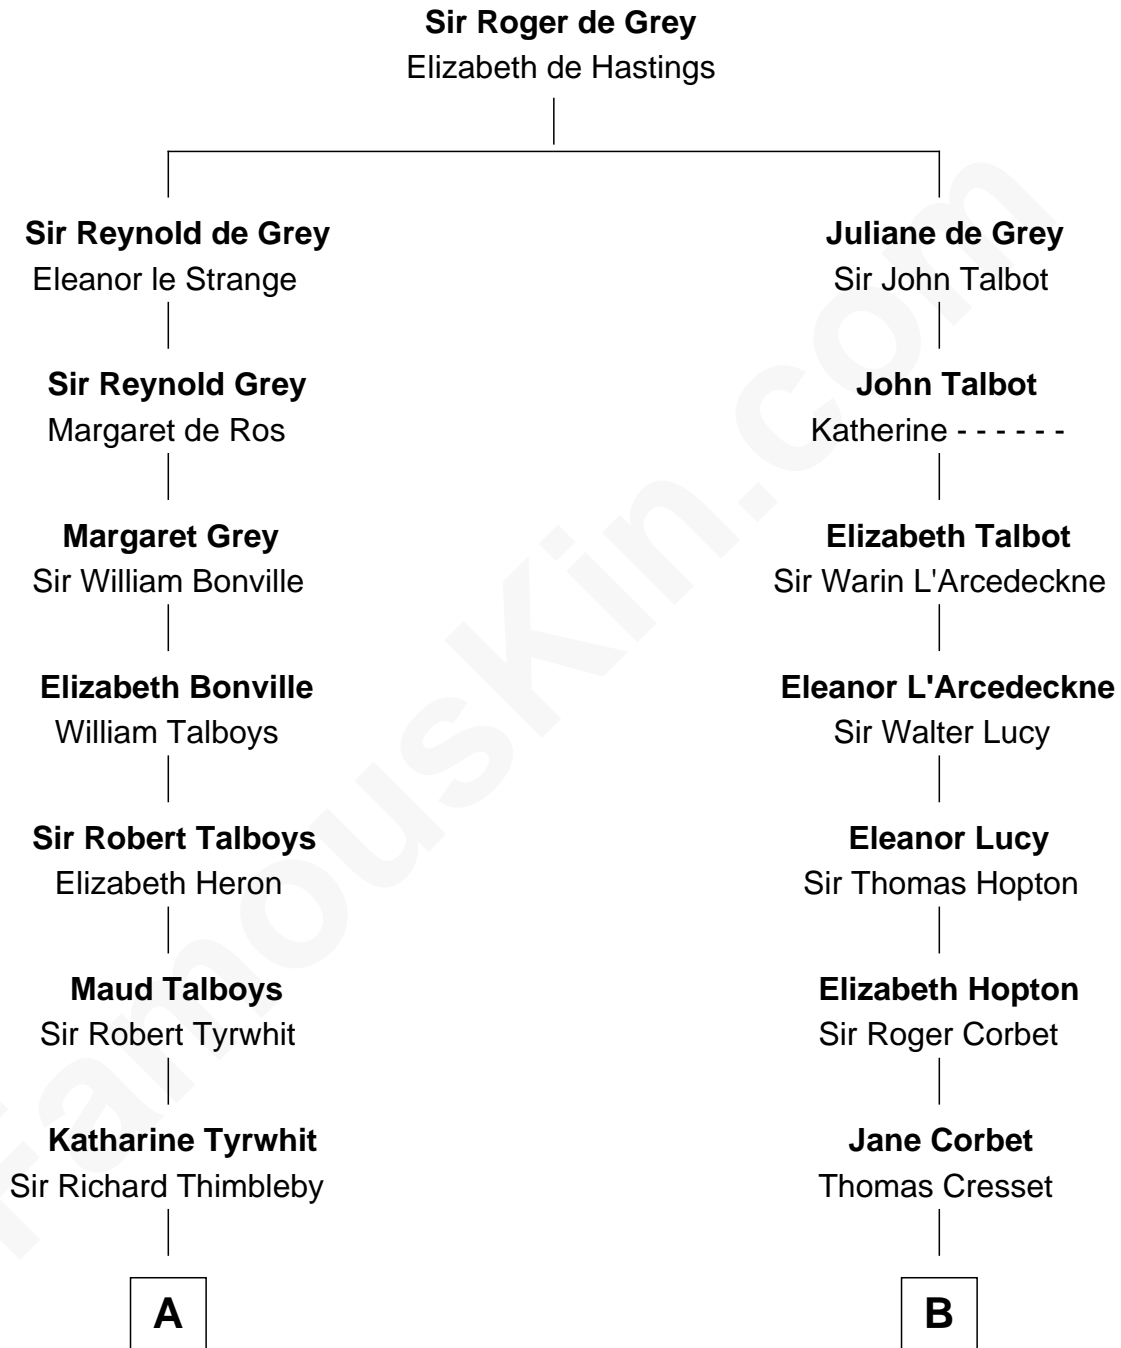

FamousKin.com

Relationship Chart of

Mitt Romney

70th Governor of Massachusetts

11th cousin 8 times removed of

Richard More

(c1614 - c1696) Mayflower passenger 1620

MAYFLOWER

C

—
Alma Luella Robison
Harold Arundel LaFount

—
Lenore Emily LaFount
George Wilcken Romney

—
Mitt Romney
70th Governor of Massachusetts

FamousKin.com