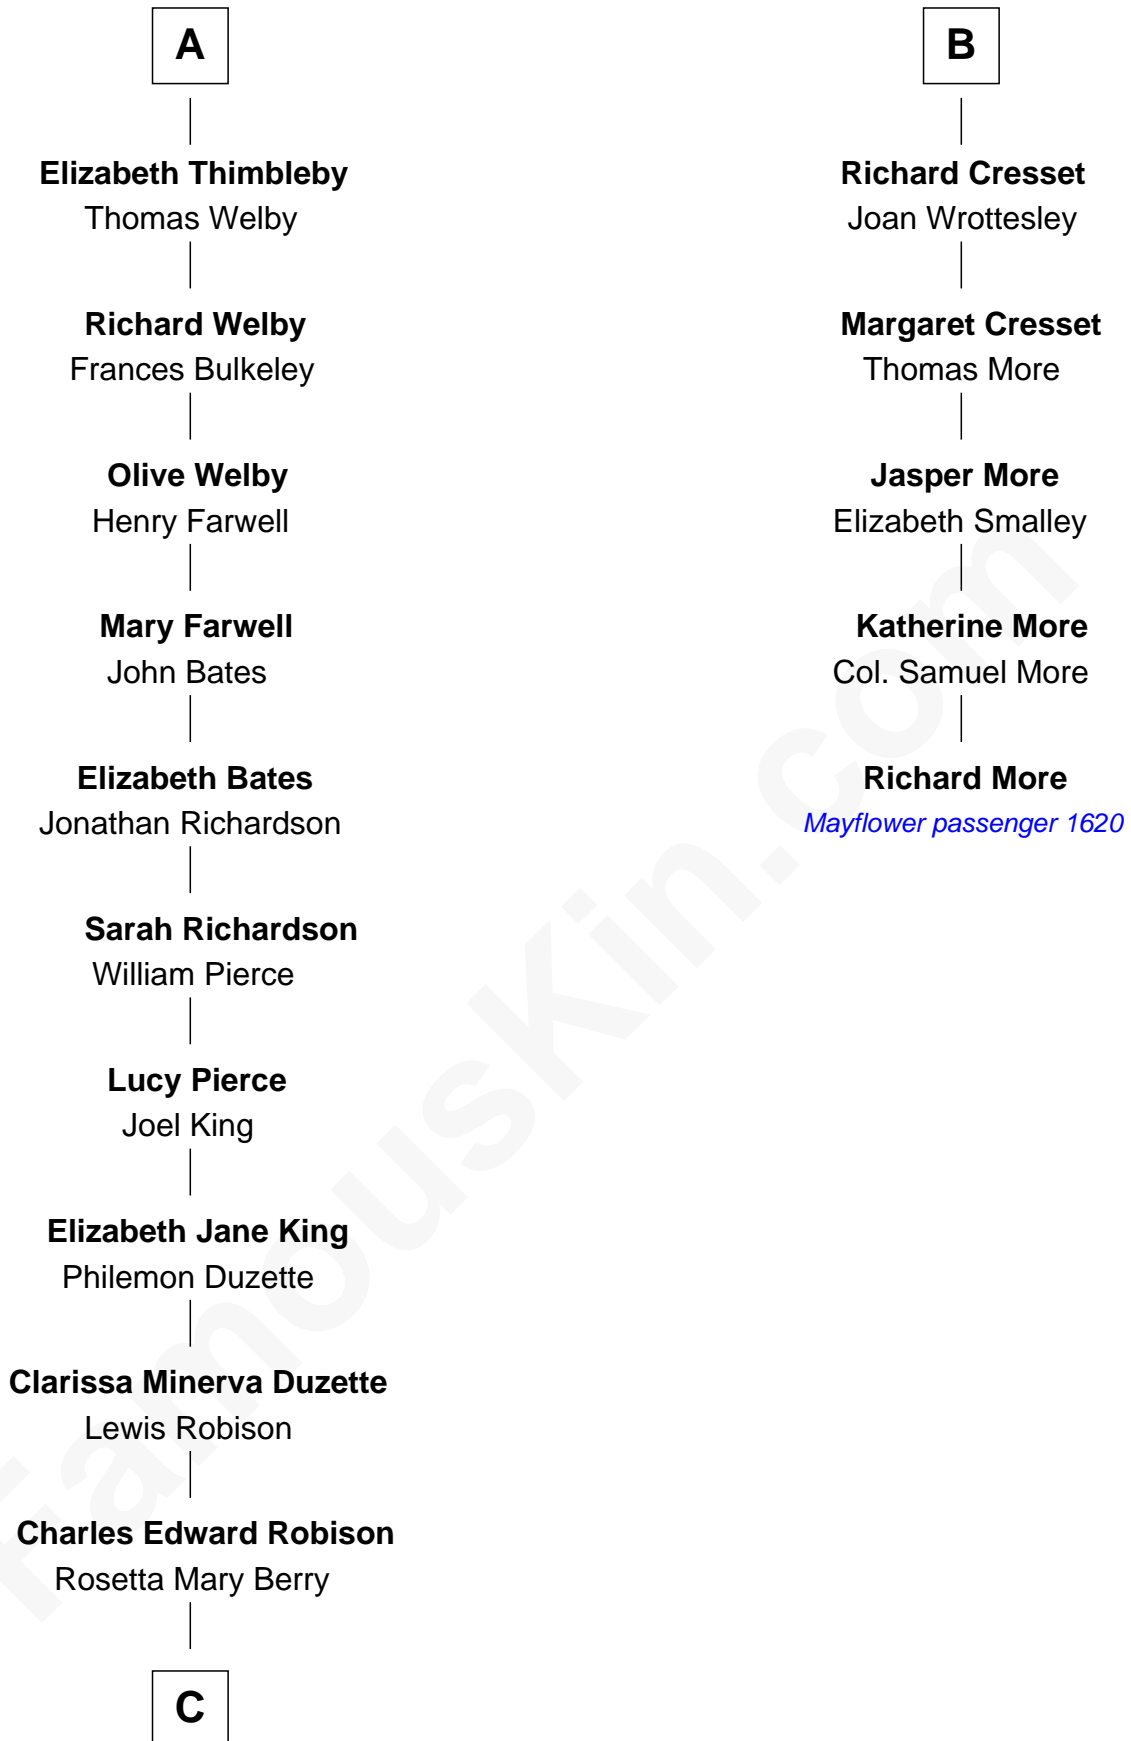

FamousKin.com

Relationship Chart of

Mitt Romney

70th Governor of Massachusetts

11th cousin 8 times removed of

Richard More

(c1614 - c1696) Mayflower passenger 1620

MAYFLOWER

C

—
Alma Luella Robison
Harold Arundel LaFount

—
Lenore Emily LaFount
George Wilcken Romney

—
Mitt Romney
70th Governor of Massachusetts

FamousKin.com