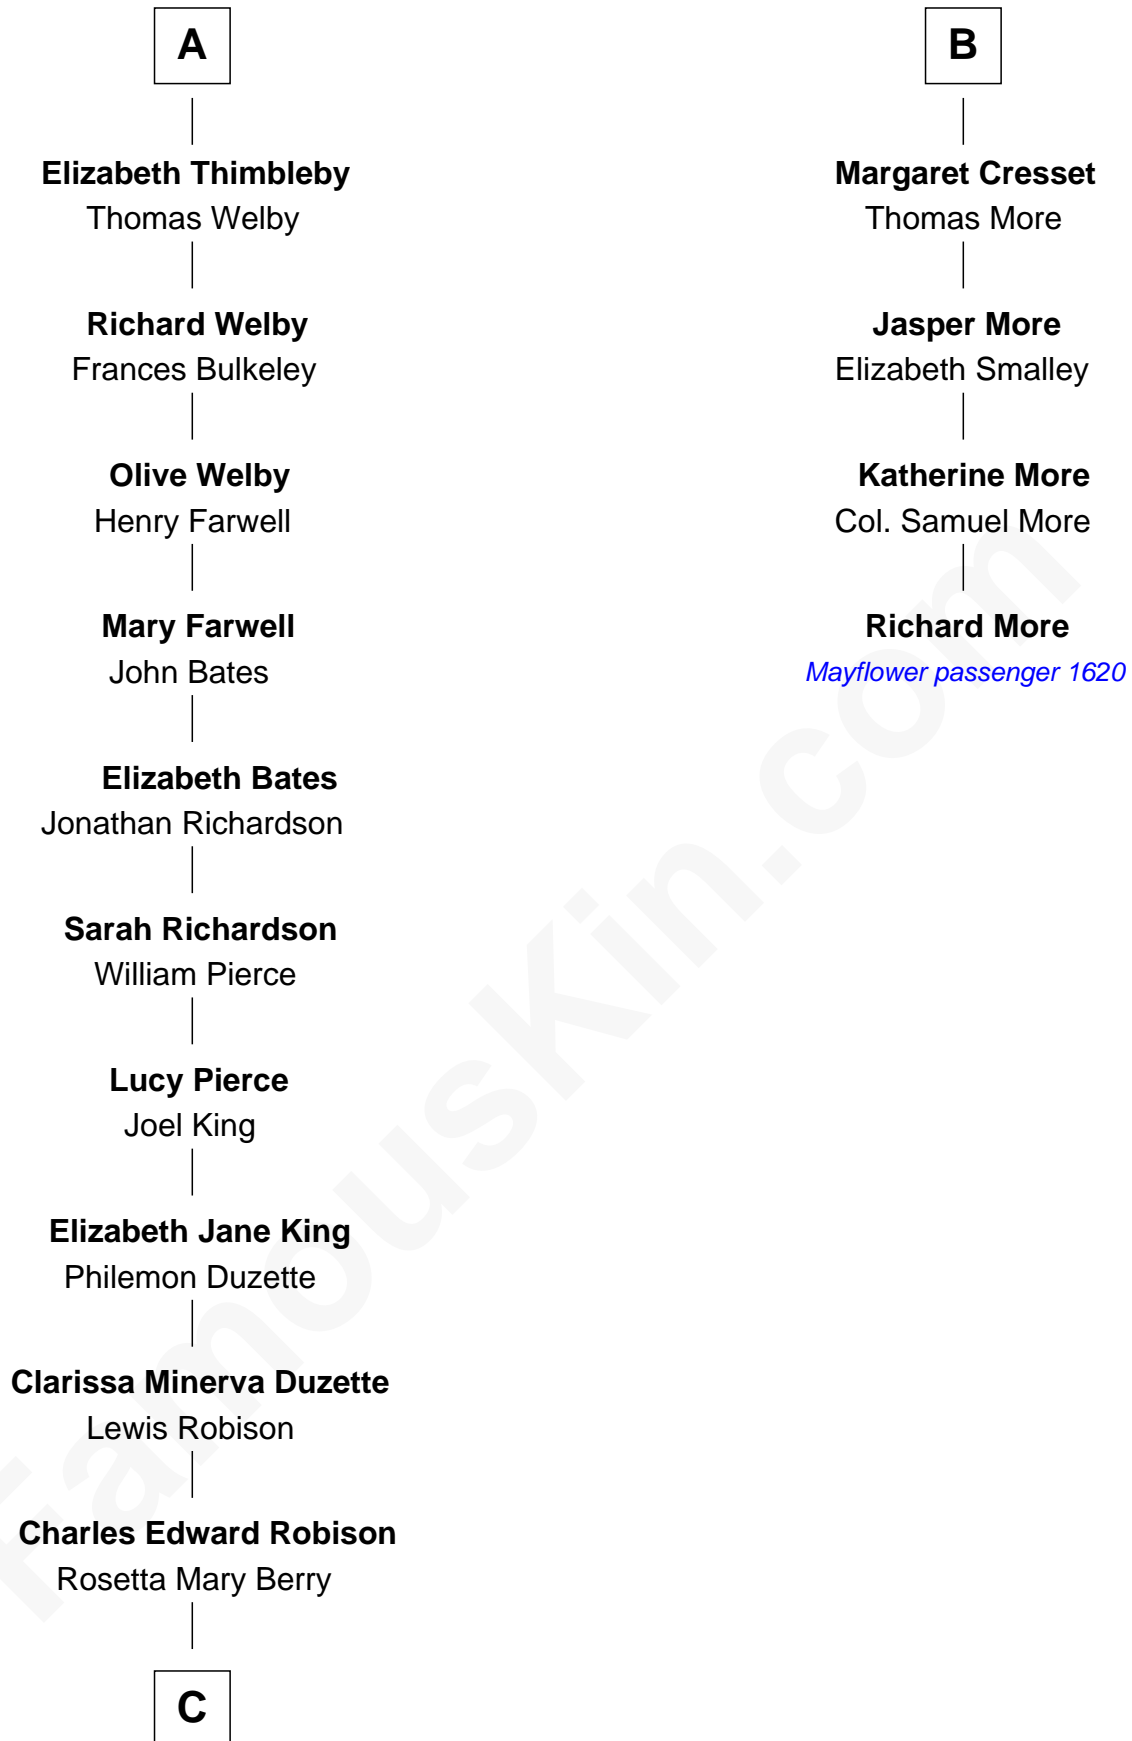

FamousKin.com

Relationship Chart of

Mitt Romney

70th Governor of Massachusetts

10th cousin 9 times removed of

Richard More

(c1614 - c1696) Mayflower passenger 1620

MAYFLOWER

C

—
Alma Luella Robison
Harold Arundel LaFount

—
Lenore Emily LaFount
George Wilcken Romney

—
Mitt Romney
70th Governor of Massachusetts

FamousKin.com