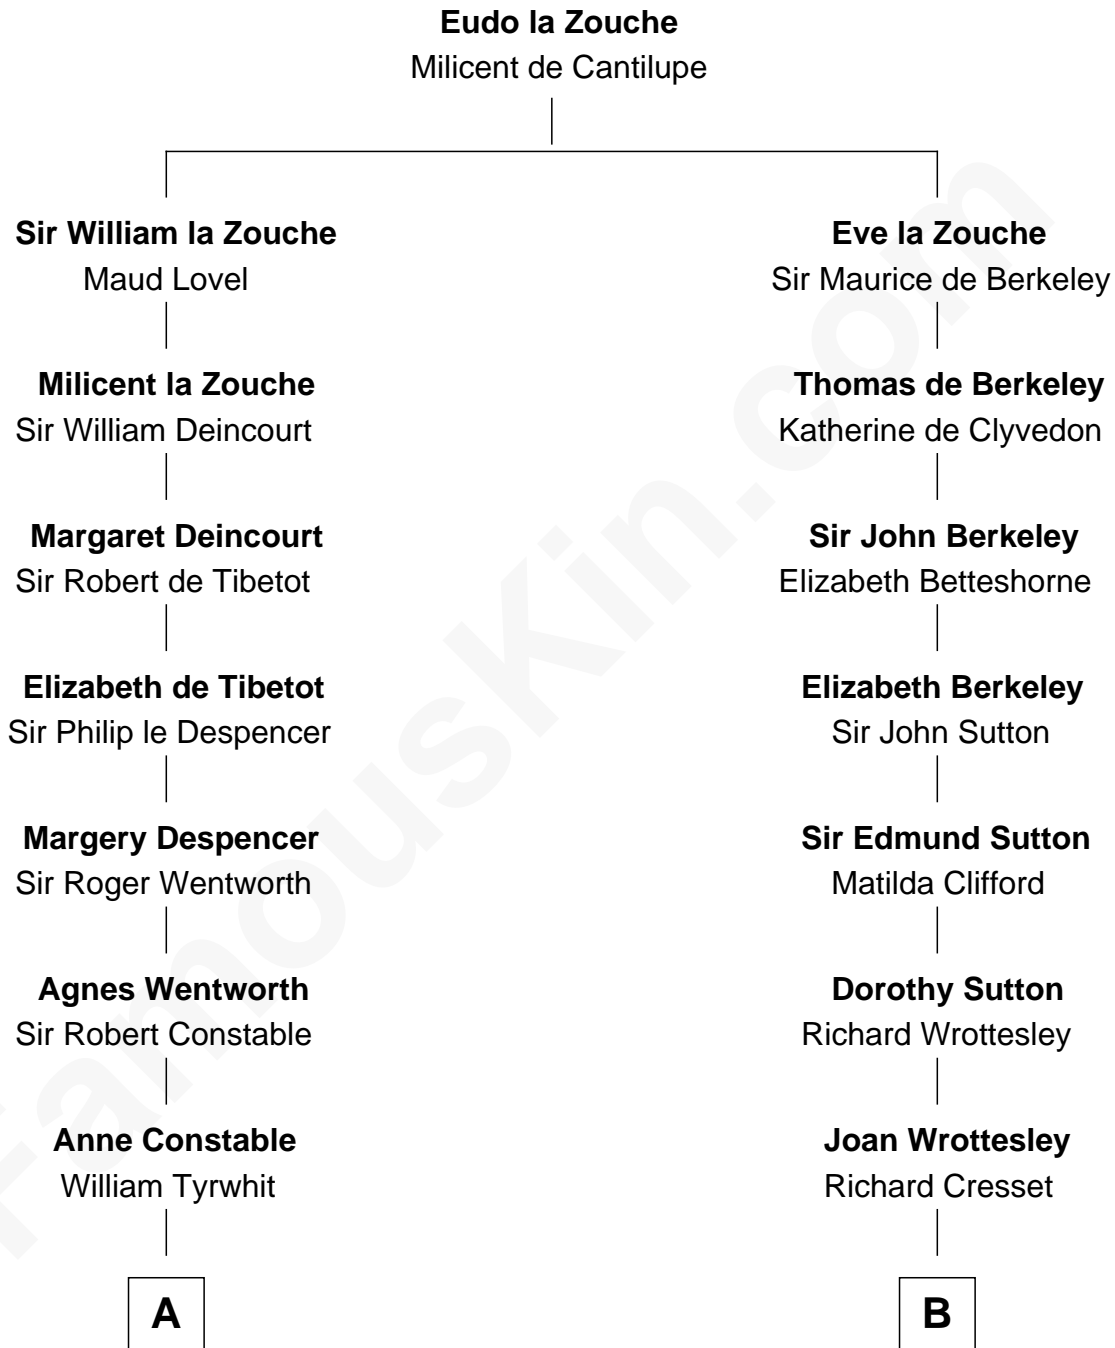

FamousKin.com

Relationship Chart of

Mitt Romney

70th Governor of Massachusetts

10th cousin 11 times removed of

Richard More

(c1614 - c1696) Mayflower passenger 1620

MAYFLOWER

C

Clarissa Minerva Duzette

Lewis Robison

Charles Edward Robison

Rosetta Mary Berry

Alma Luella Robison

Harold Arundel LaFount

Lenore Emily LaFount

George Wilcken Romney

Mitt Romney

70th Governor of Massachusetts

FamousKin.com