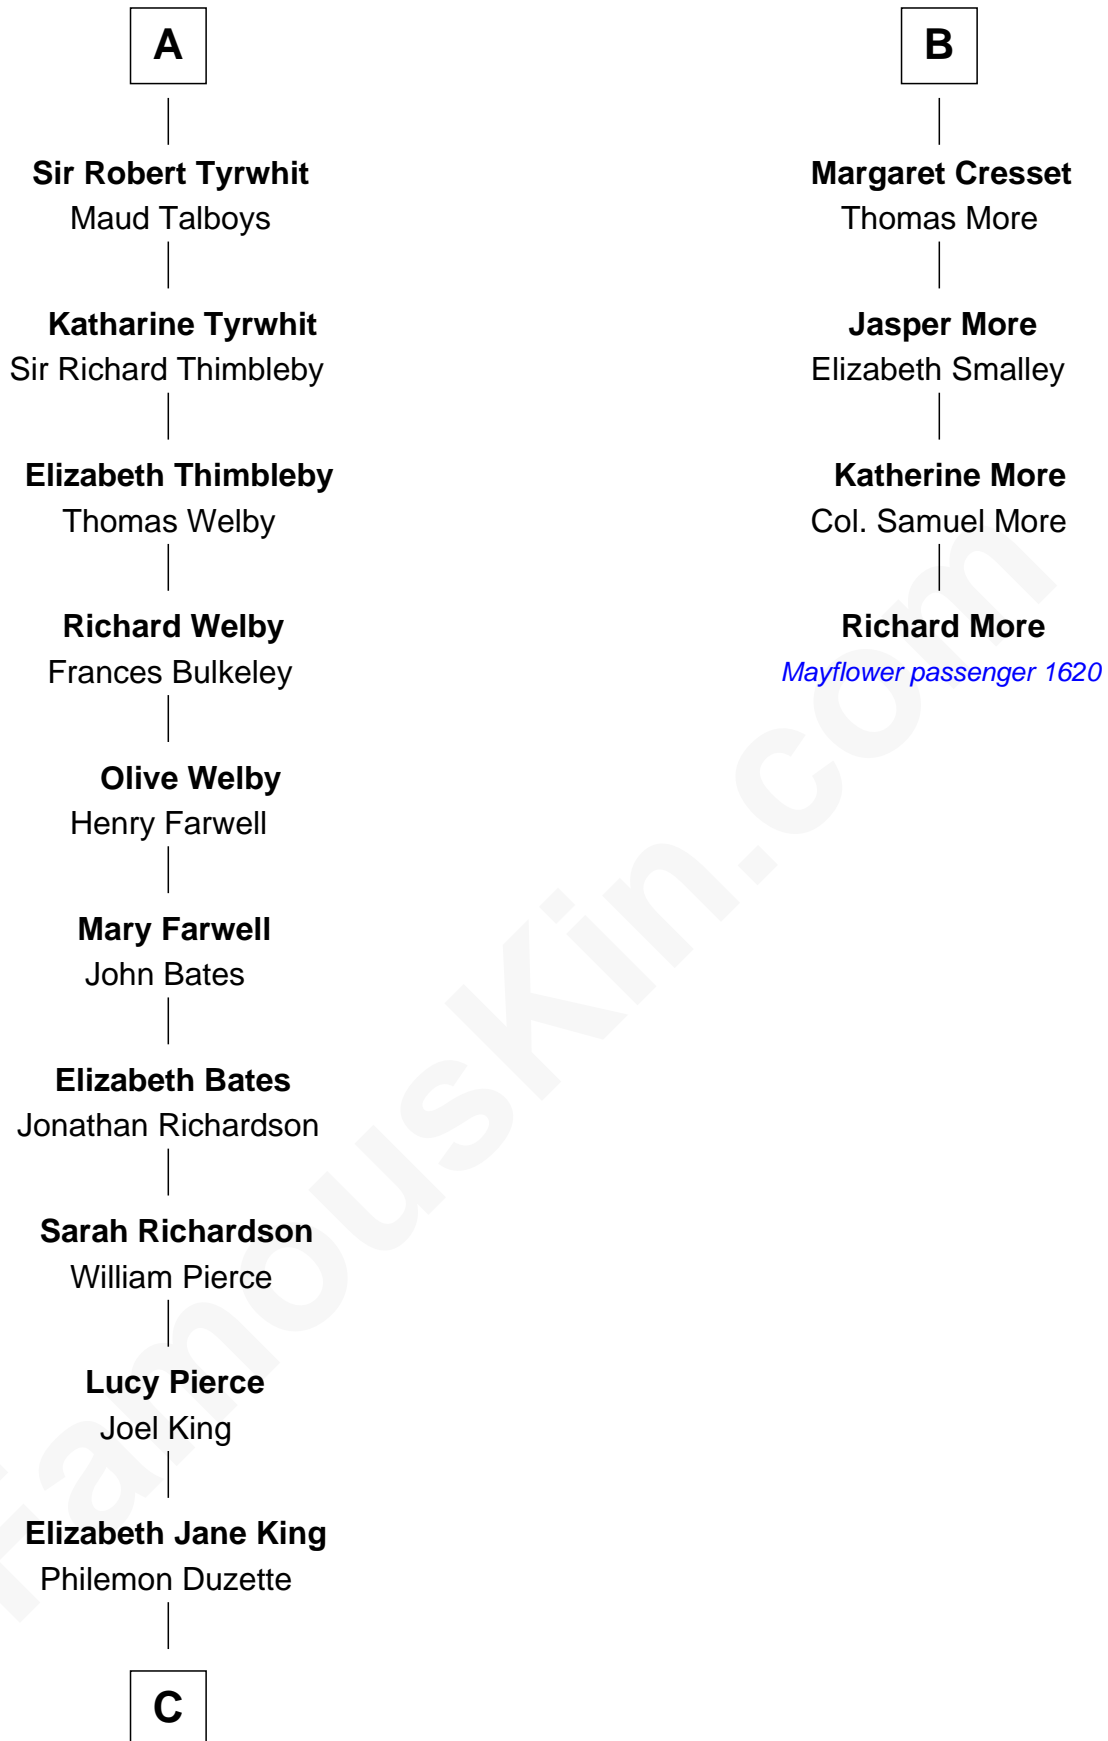

FamousKin.com

Relationship Chart of

Mitt Romney

70th Governor of Massachusetts

10th cousin 11 times removed of

Richard More

(c1614 - c1696) Mayflower passenger 1620

MAYFLOWER