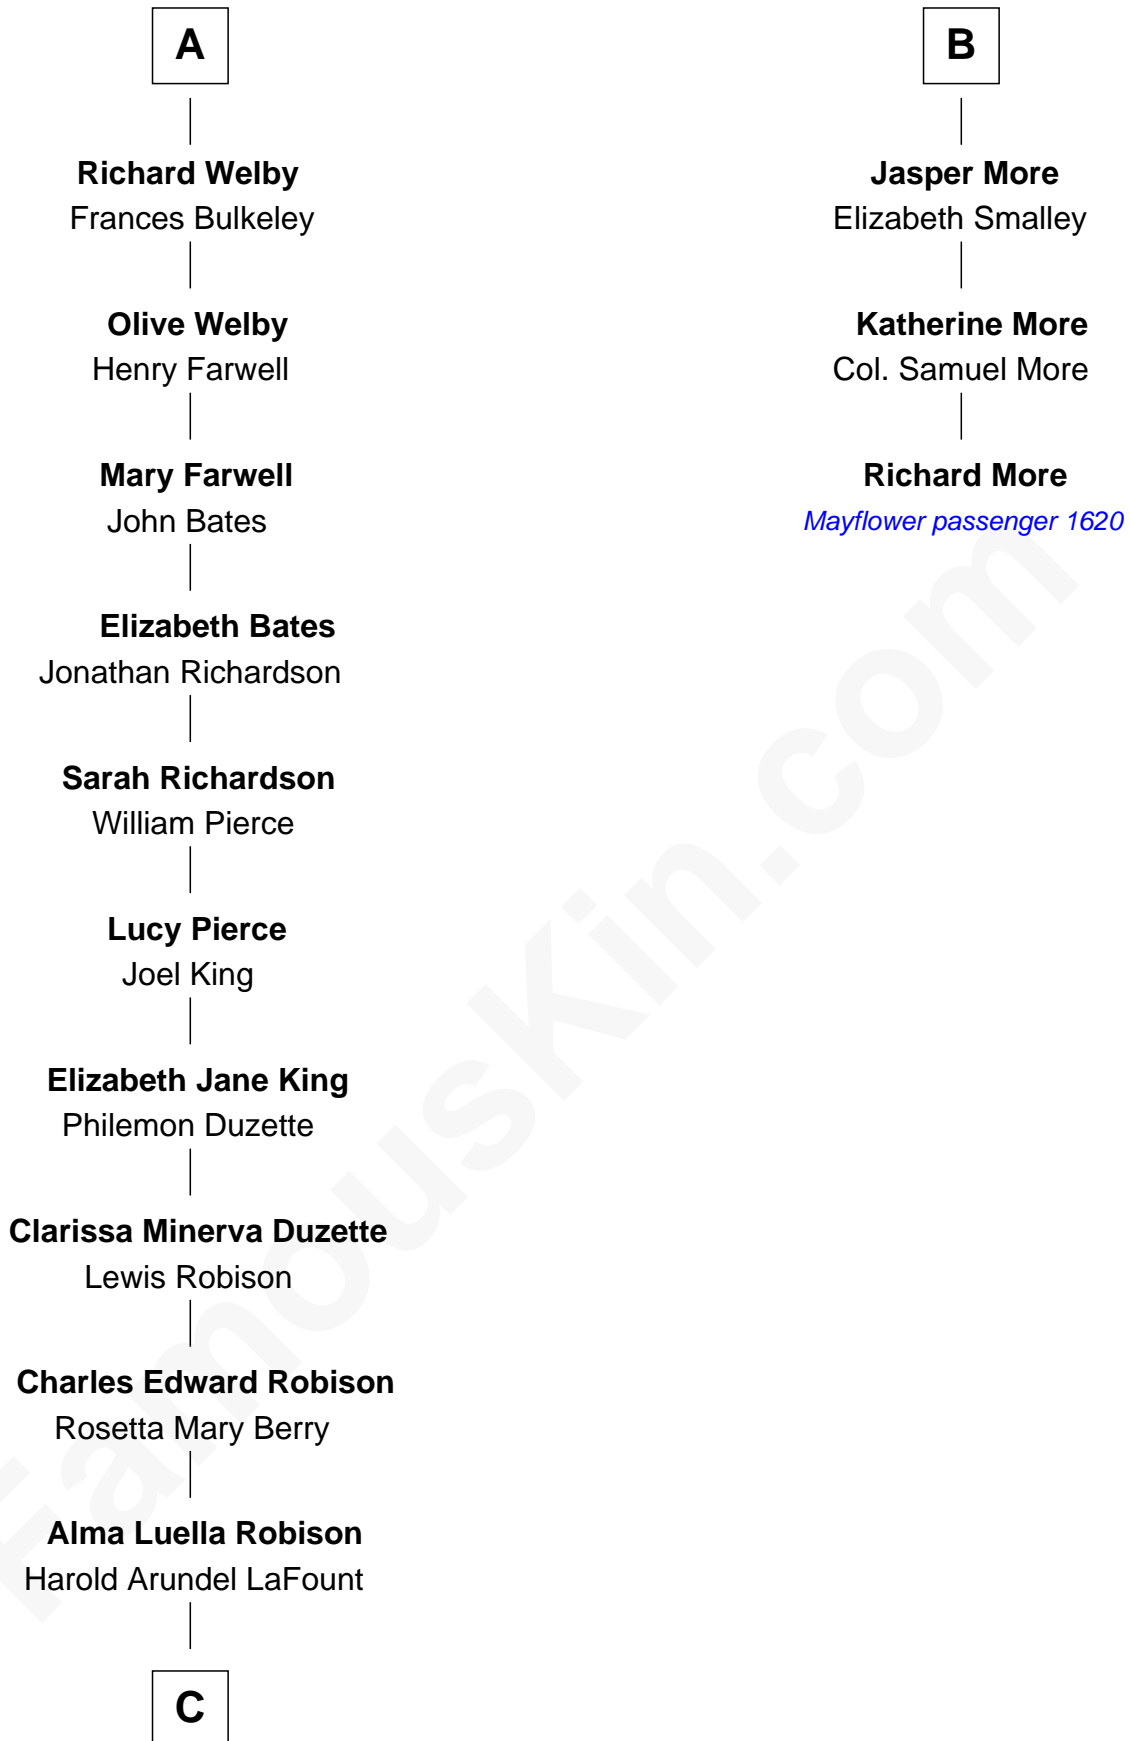

FamousKin.com

Relationship Chart of

Mitt Romney

70th Governor of Massachusetts

9th cousin 9 times removed of

Richard More

(c1614 - c1696) Mayflower passenger 1620

MAYFLOWER

C

Lenore Emily LaFount
George Wilcken Romney

Mitt Romney
70th Governor of Massachusetts

FamousKin.com