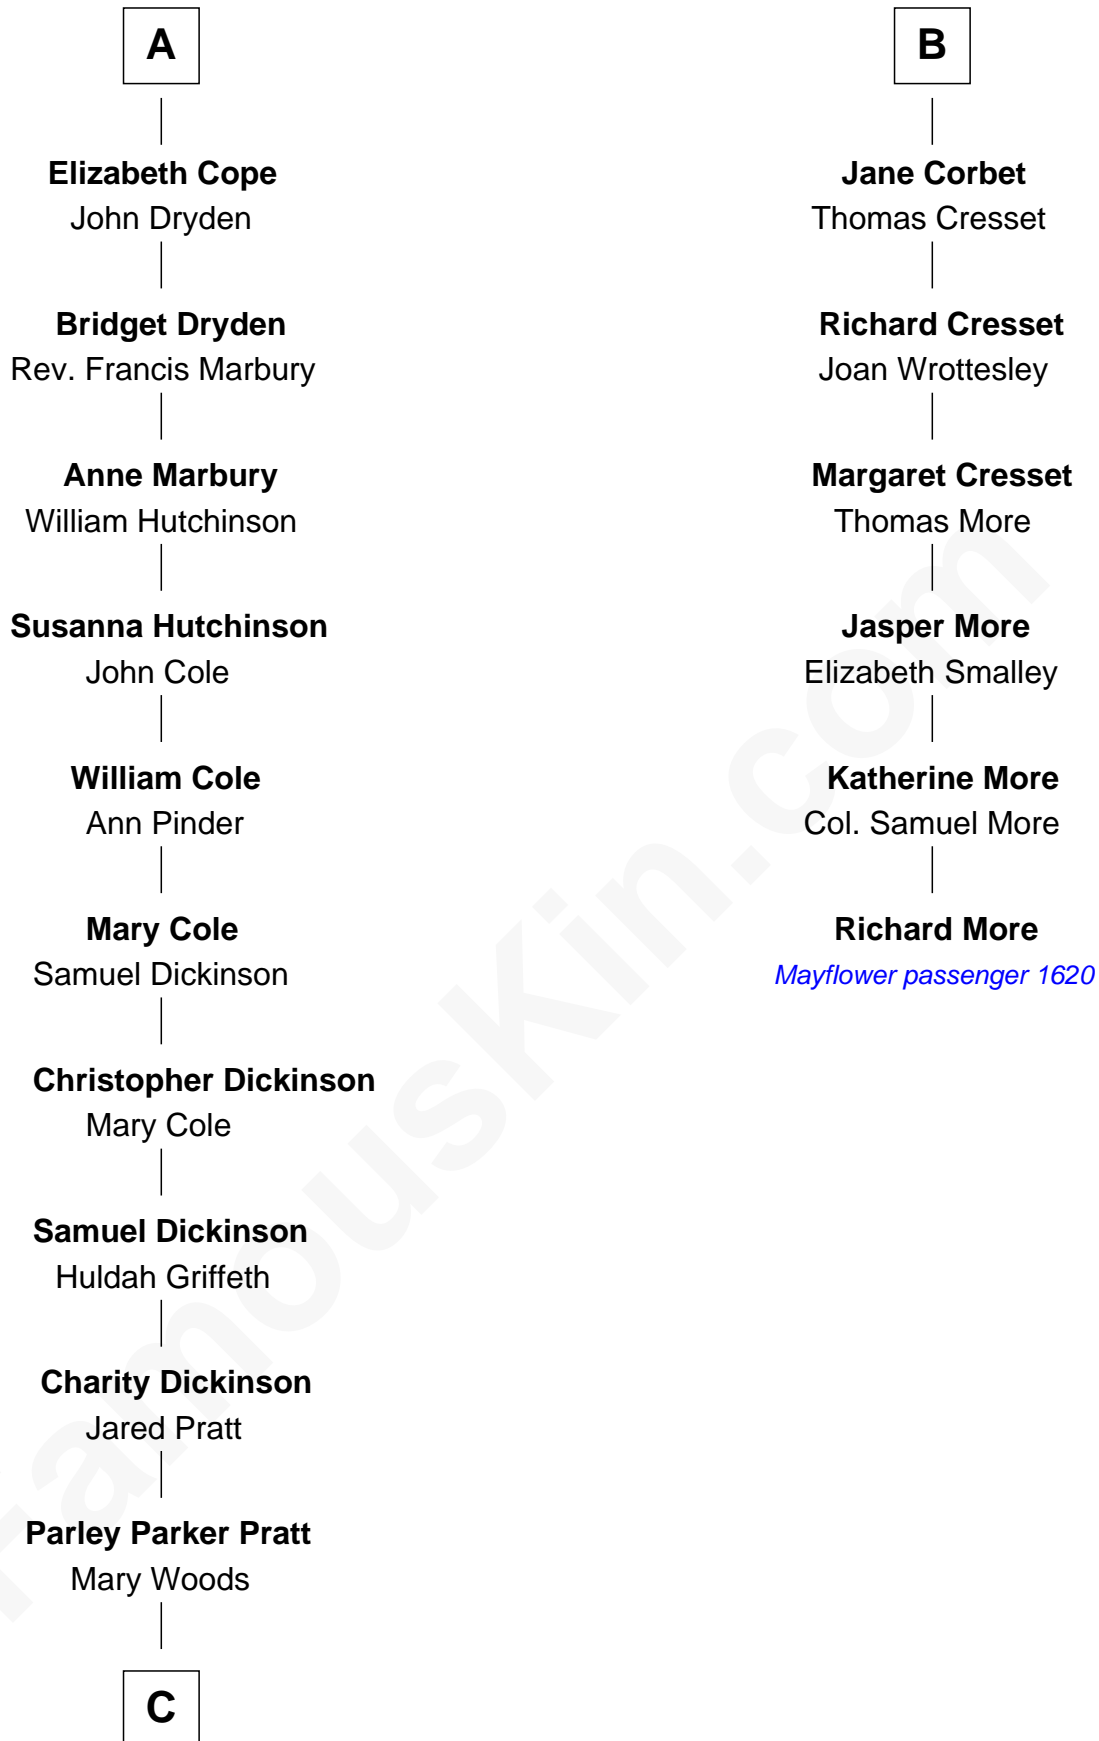

FamousKin.com

Relationship Chart of

Mitt Romney

70th Governor of Massachusetts

12th cousin 8 times removed of

Richard More

(c1614 - c1696) Mayflower passenger 1620

MAYFLOWER

C

—
Helaman Pratt
Anna Johanna Dorothy Wilcken

—
Anna Amelia Pratt
Gaskell Samuel Romney

—
George Wilcken Romney
Lenore Emily LaFount

—
Mitt Romney
70th Governor of Massachusetts

FamousKin.com