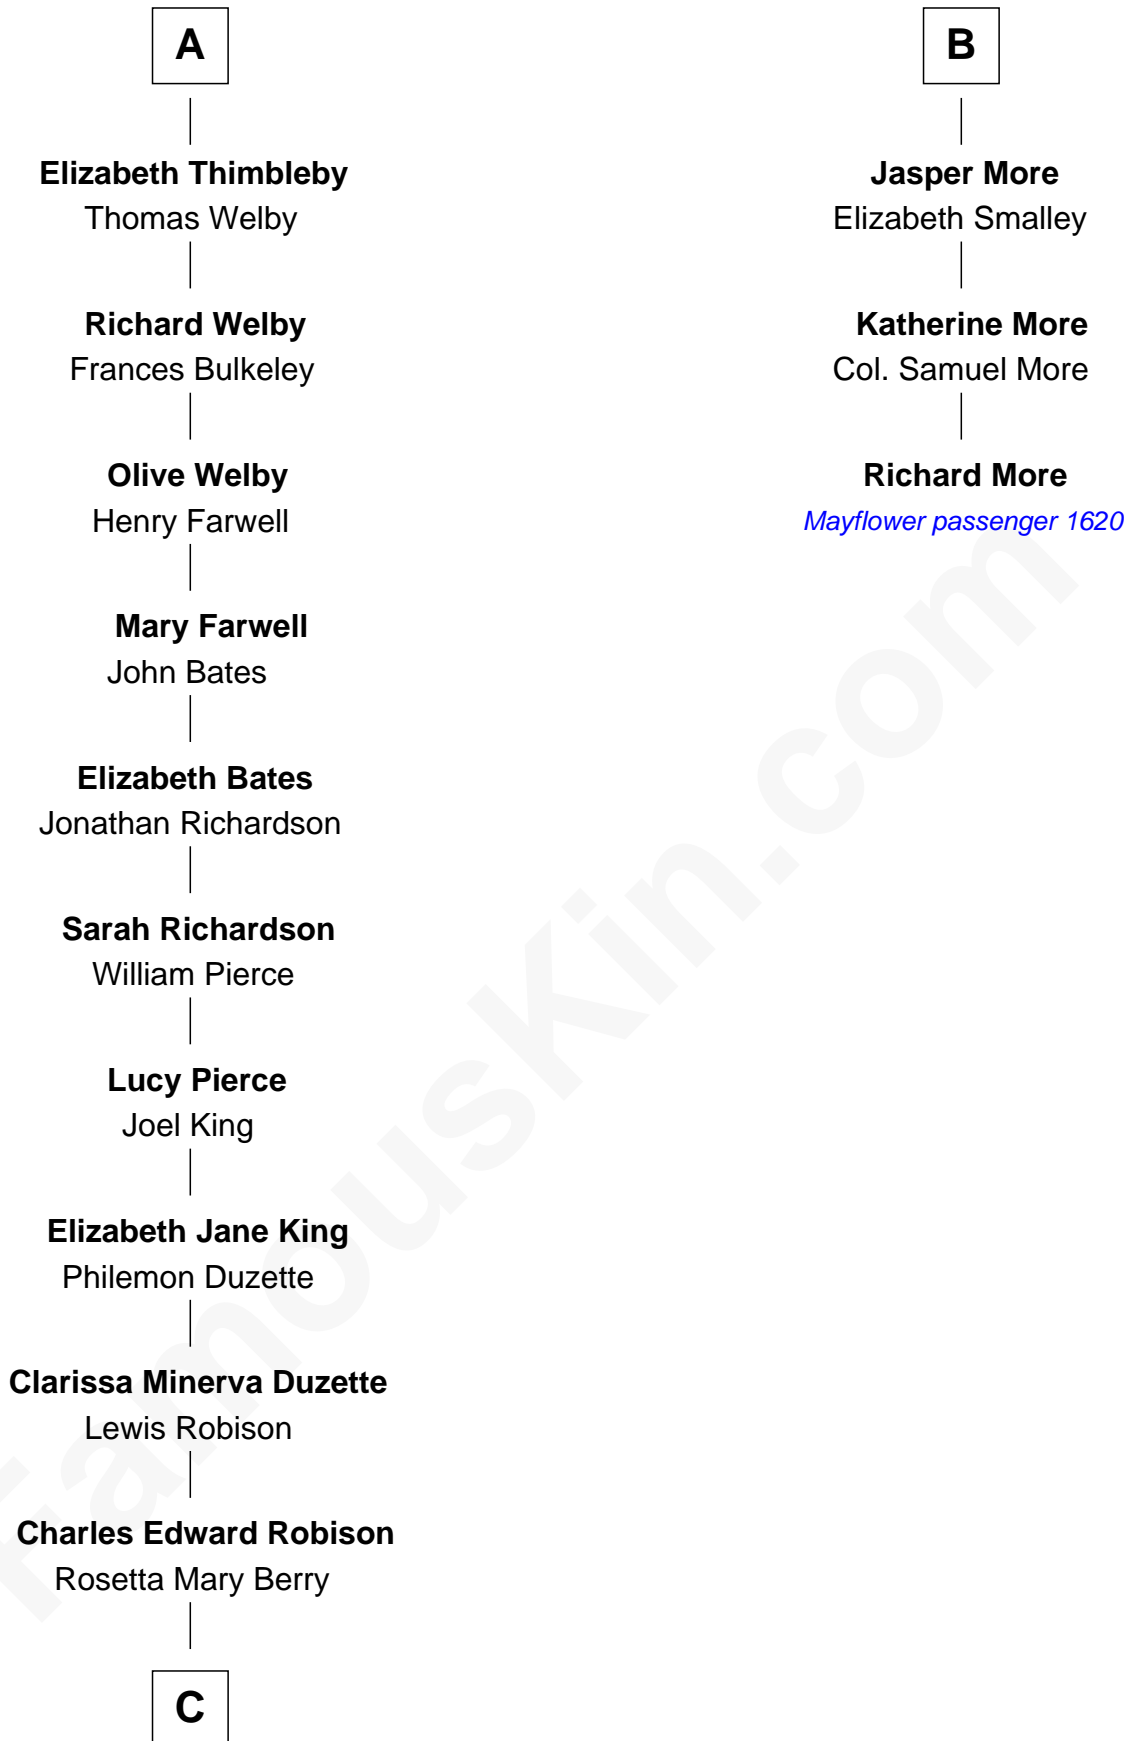

FamousKin.com

Relationship Chart of

Mitt Romney

70th Governor of Massachusetts

9th cousin 10 times removed of

Richard More

(c1614 - c1696) Mayflower passenger 1620

MAYFLOWER

C

—
Alma Luella Robison
Harold Arundel LaFount

—
Lenore Emily LaFount
George Wilcken Romney

—
Mitt Romney
70th Governor of Massachusetts

FamousKin.com