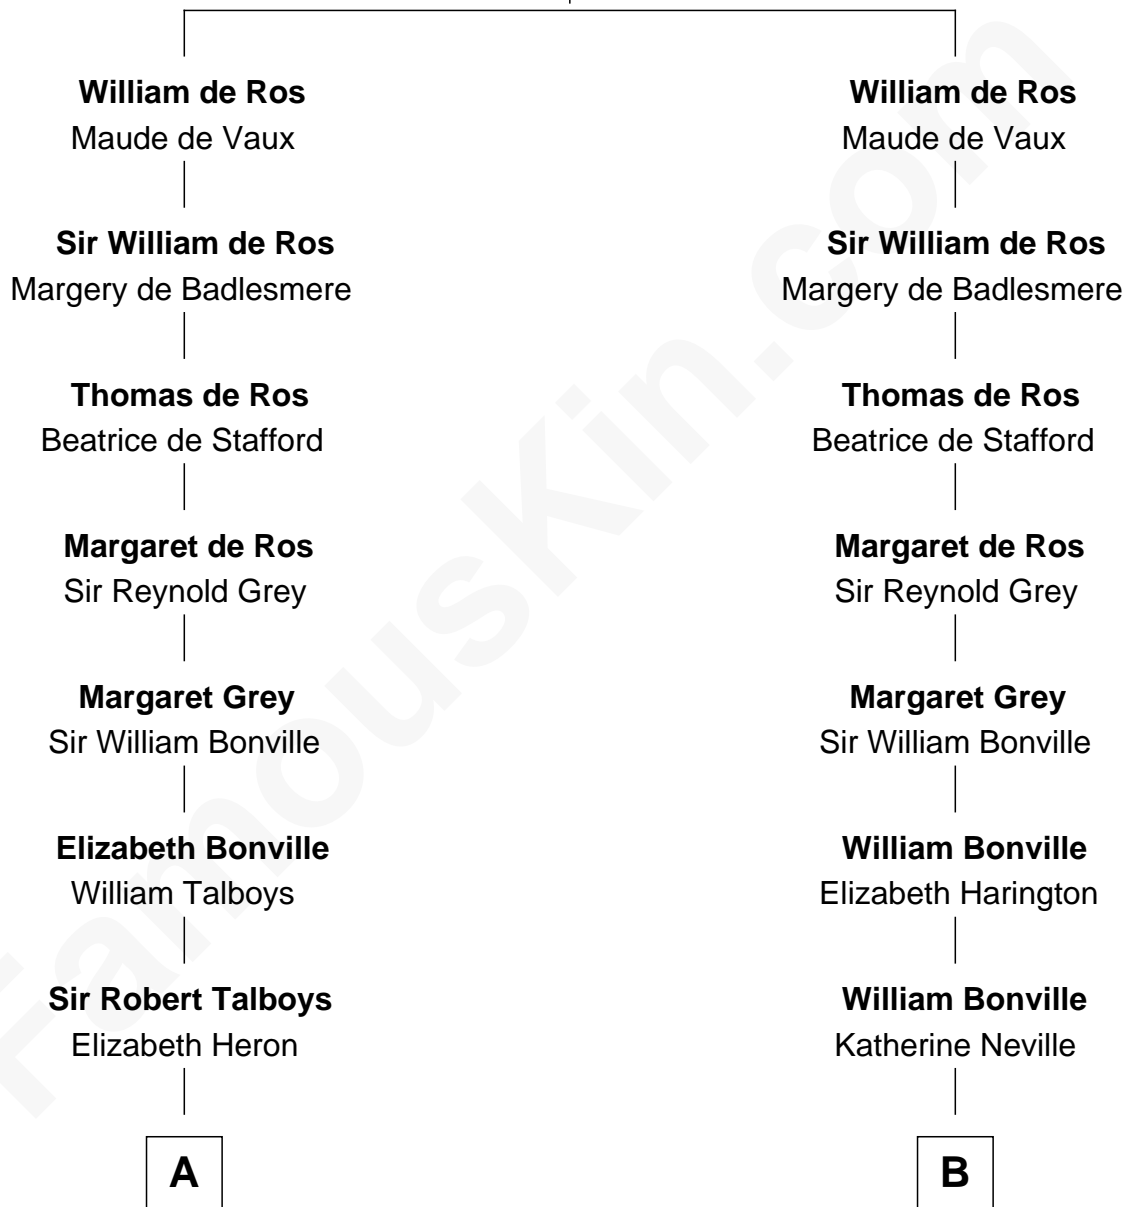

Sir Robert de Ros

Isabel de Aubeney