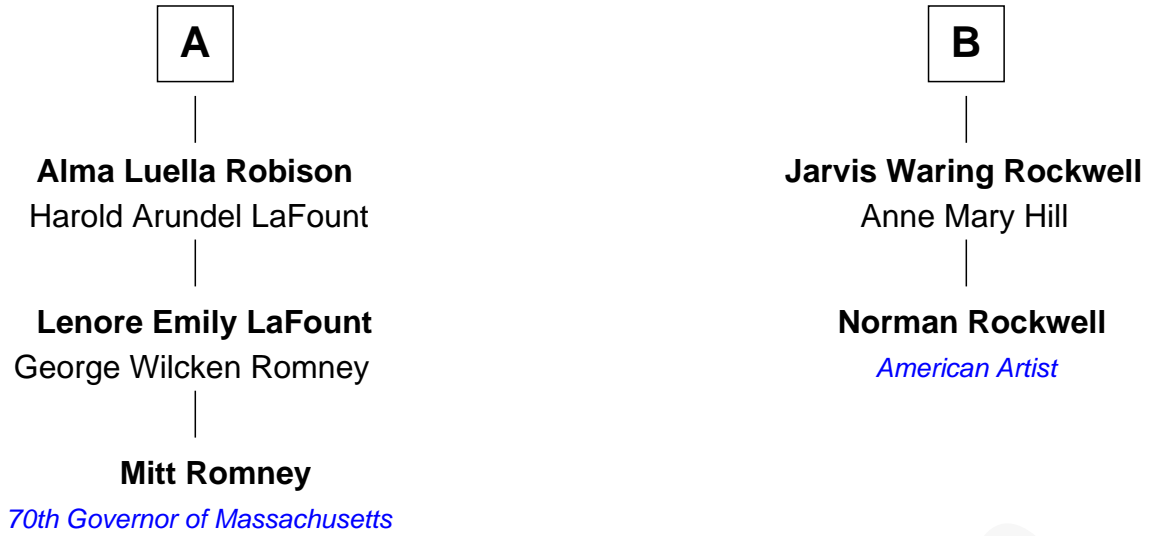

# FamousKin.com Relationship Chart of

**Mitt Romney**

*70th Governor of Massachusetts*

8th cousin 1 time removed of

**Norman Rockwell**

*American Artist*

**Robert Hibbard**

Joan - - - - -

**Nancy Russell**

Robert Berry

**Robert Berry**

Elnora Lucretia Warner

**Rosetta Mary Berry**

Charles Edward Robison

**A**

**Abigail Hibbard**

Thomas Blashfield

**Luke Blashfield**

Rose Trenance

**John Blashfield**

Mercy Rea

**Rose Blashfield**

Lemuel Sherman

**Jacob Sherman**

Cafira Janes

**Orilla Janes Sherman**

Samuel Darling Rockwell

**John William Rockwell**

Phebe Boyce Waring

**B**

FamousKin.com