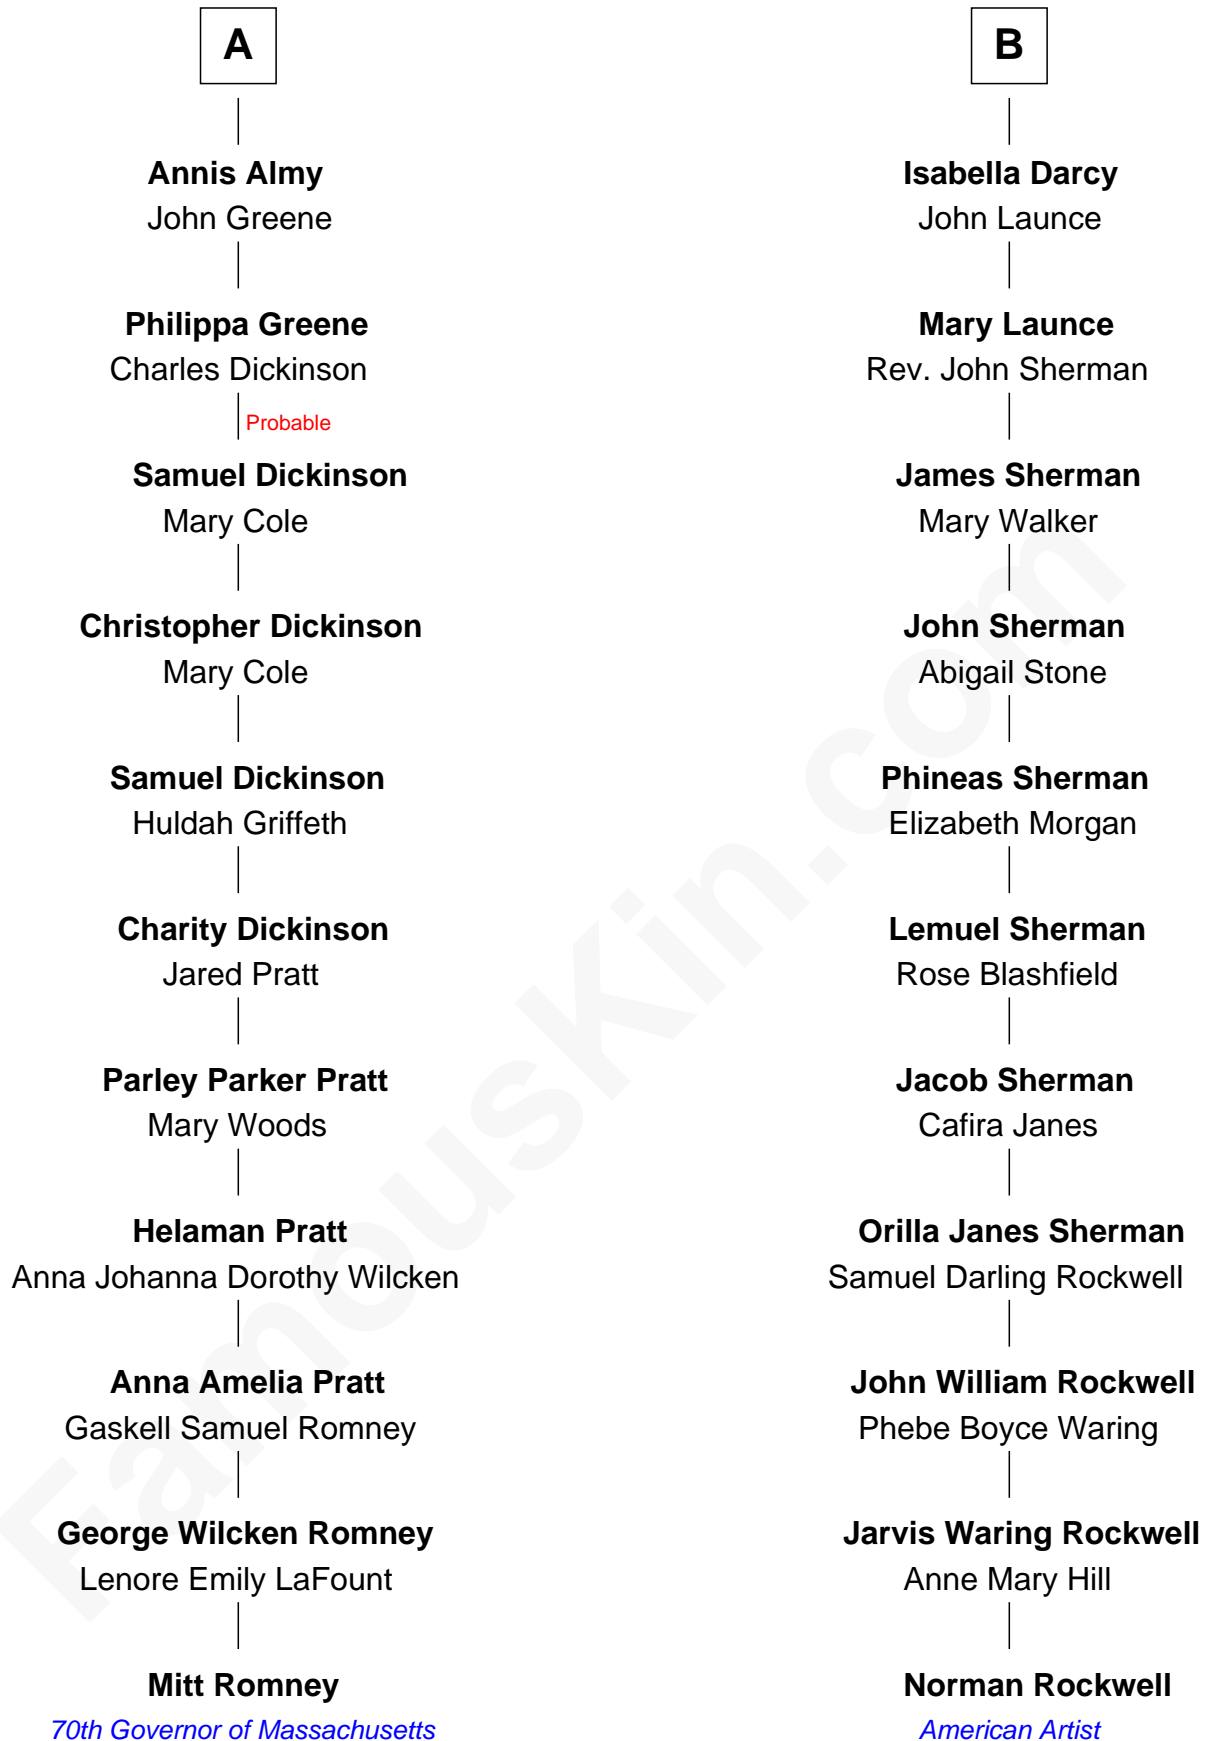

FamousKin.com Relationship Chart of

Mitt Romney

70th Governor of Massachusetts

17th cousin of

Norman Rockwell

American Artist

Katherine Pabenham

with husband
Sir Thomas Aylesbury

Elizabeth Tilney
Sir Humphrey Bourchier

Sir Humphrey Stafford
Margaret Tame

Margaret Bourchier
Sir Thomas Bryan

Ellen Stafford
Thomas Barlow

Elizabeth Bryan
Sir Nicholas Carew

Stafford Barlow

Mary Carew
Sir Arthur Darcy

Audrey Barlow
William Almy

Sir Edward Darcy
Elizabeth Astley

A

B

Mitt Romney photo by [Gage Skidmore](#) (CC BY-SA 3.0)