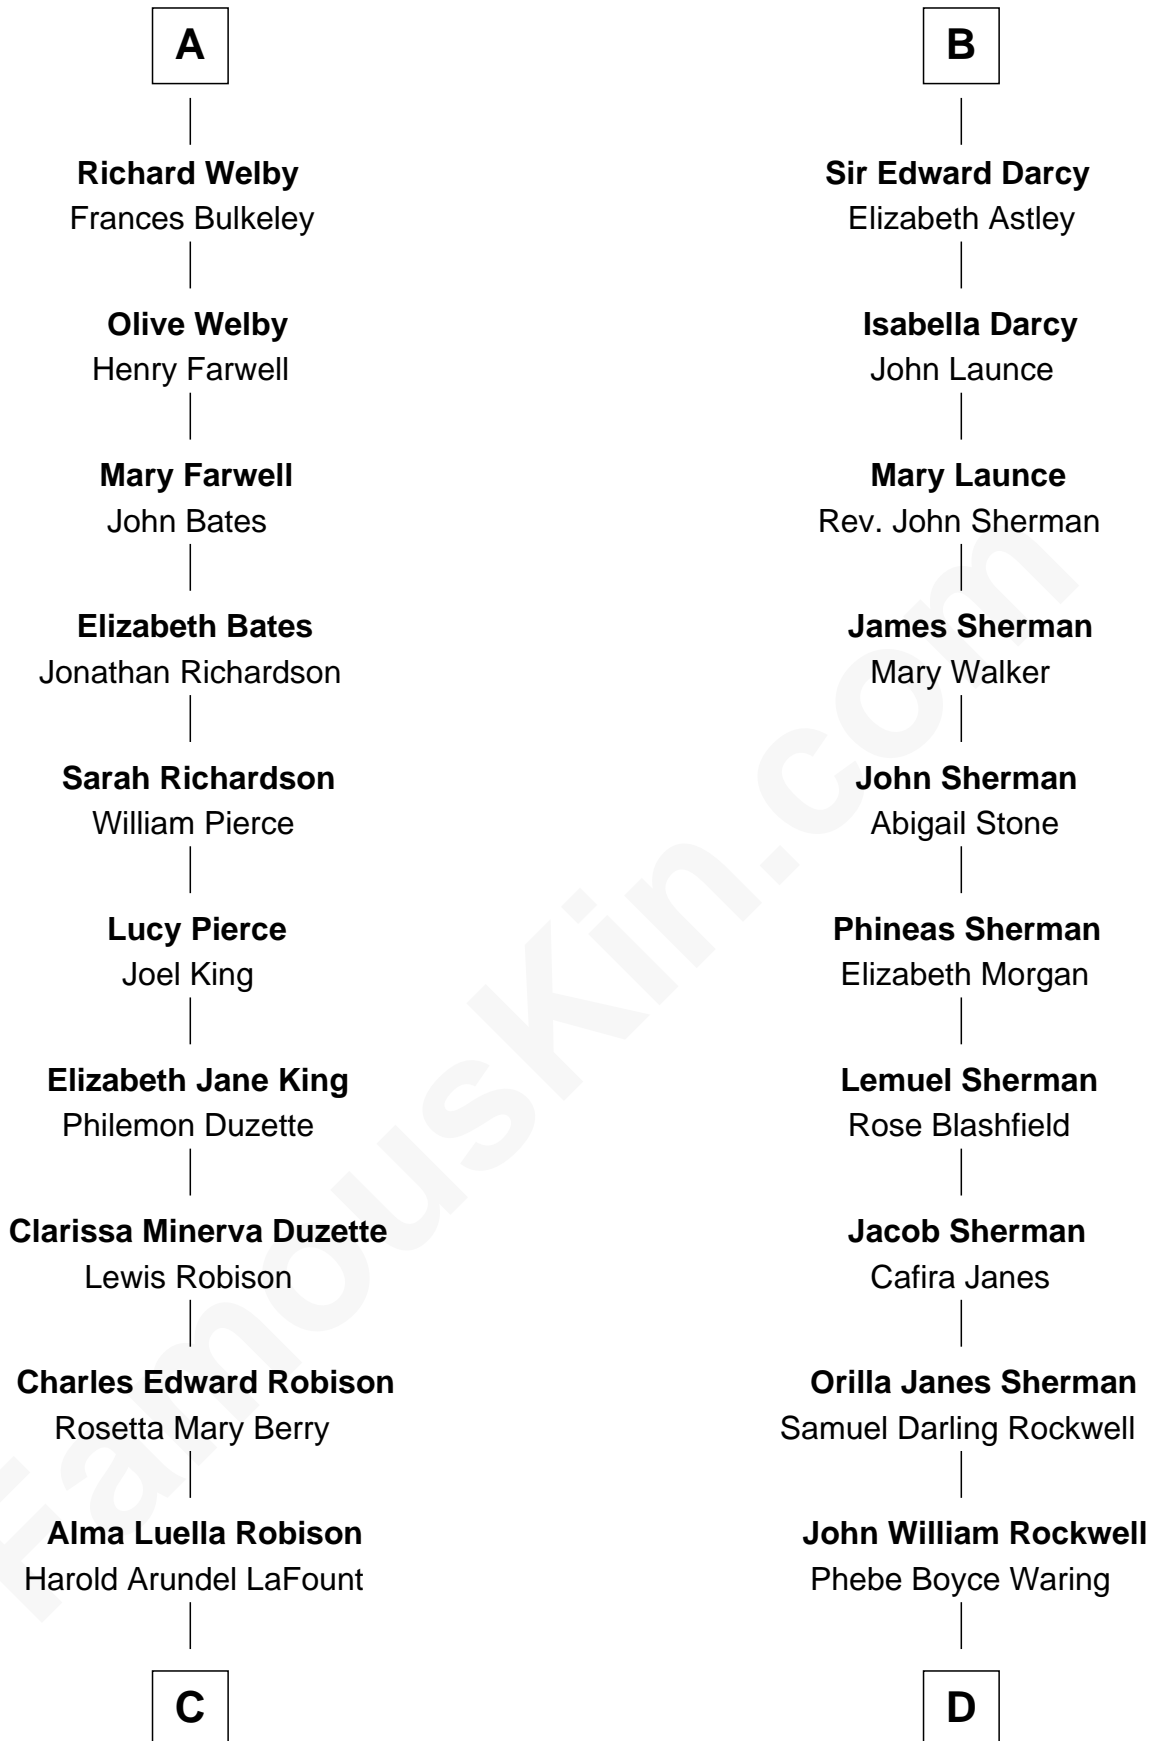

FamousKin.com Relationship Chart of

Mitt Romney

70th Governor of Massachusetts

18th cousin of

Norman Rockwell

American Artist

Sir Reynold de Grey
Eleanor le Strange

Sir Reynold Grey
Margaret de Ros

Margaret Grey
Sir William Bonville

Elizabeth Bonville
William Talboys

Sir Robert Talboys
Elizabeth Heron

Maud Talboys
Sir Robert Tyrwhit

Katharine Tyrwhit
Sir Richard Thimbleby

Elizabeth Thimbleby
Thomas Welby

A

Ida Grey

John Cokayne

Elizabeth Cokayne
Sir Laurence Cheney

Elizabeth Cheney
Sir Frederick Tilney

Elizabeth Tilney
Sir Humphrey Bourchier

Margaret Bourchier
Sir Thomas Bryan

Elizabeth Bryan
Sir Nicholas Carew

Mary Carew
Sir Arthur Darcy

B

C

Lenore Emily LaFount
George Wilcken Romney

Mitt Romney

70th Governor of Massachusetts

D

Jarvis Waring Rockwell
Anne Mary Hill