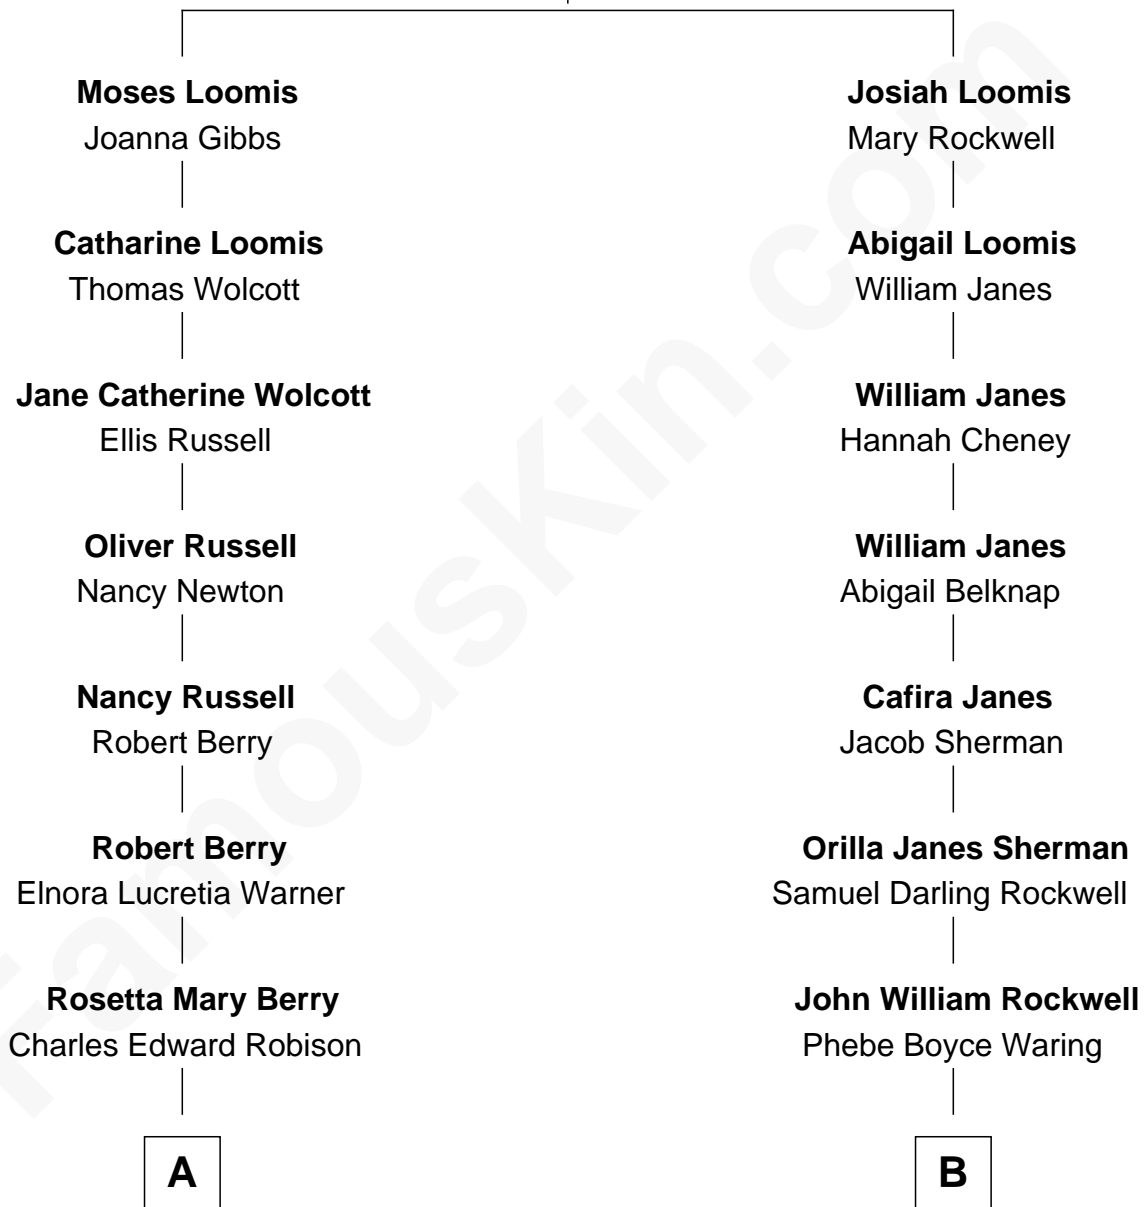

FamousKin.com

Relationship Chart of

Mitt Romney

70th Governor of Massachusetts

8th cousin 1 time removed of

Norman Rockwell
American Artist

Nathaniel Loomis
Elizabeth Moore

FamousKin.com