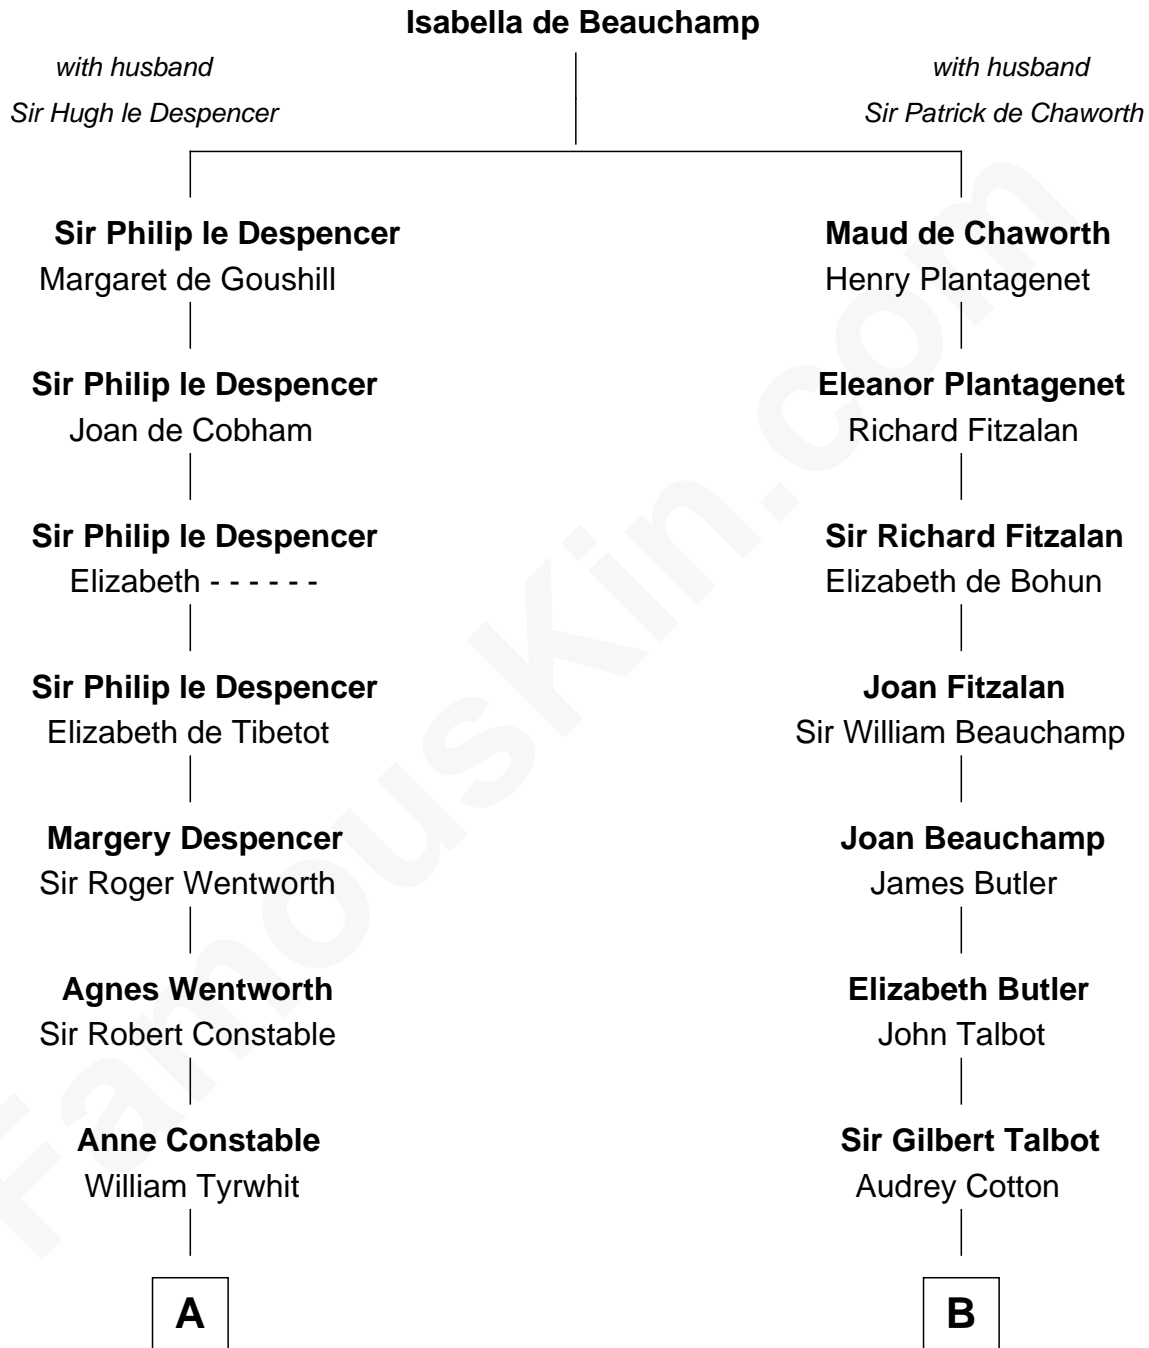

FamousKin.com Relationship Chart of

Mitt Romney

70th Governor of Massachusetts

20th cousin 1 time removed of

Norman Rockwell

American Artist

C

Clarissa Minerva Duzette

Lewis Robison

Charles Edward Robison

Rosetta Mary Berry

Alma Luella Robison

Harold Arundel LaFount

Lenore Emily LaFount

George Wilcken Romney

Mitt Romney