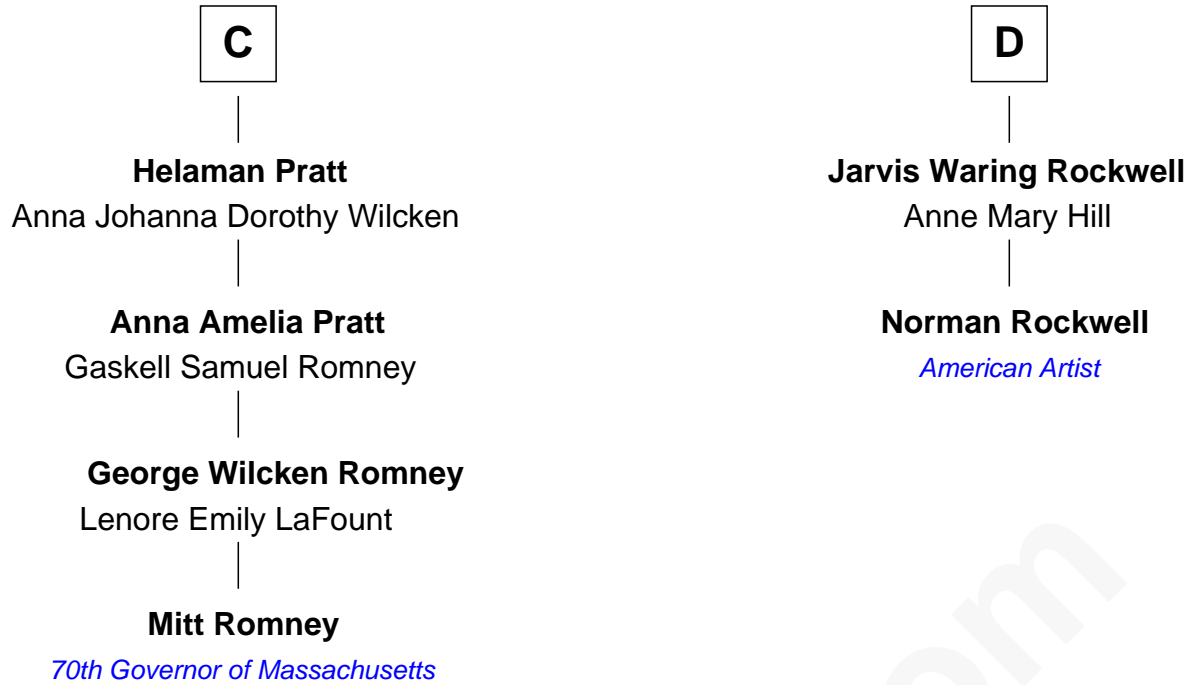

FamousKin.com

Relationship Chart of

Mitt Romney

70th Governor of Massachusetts

18th cousin 2 times removed of

Norman Rockwell

American Artist

Sir Gilbert Talbot

Pernel le Boteler

Sir Richard Talbot

Ankaret le Strange

Mary Talbot

Sir Thomas Greene

Sir Thomas Greene

Phillippa Ferrers

Elizabeth Greene

Elizabeth Talbot

Sir Henry de Grey

Margaret de Grey

Sir John Darcy

John Darcy

Joan de Greystoke

Richard Darcy

Eleanor Scrope

Sir William Darcy

Eupheme Langton

Sir Thomas Darcy

Dowsabel Tempest

Sir Arthur Darcy

Mary Carew

B

FamousKin.com