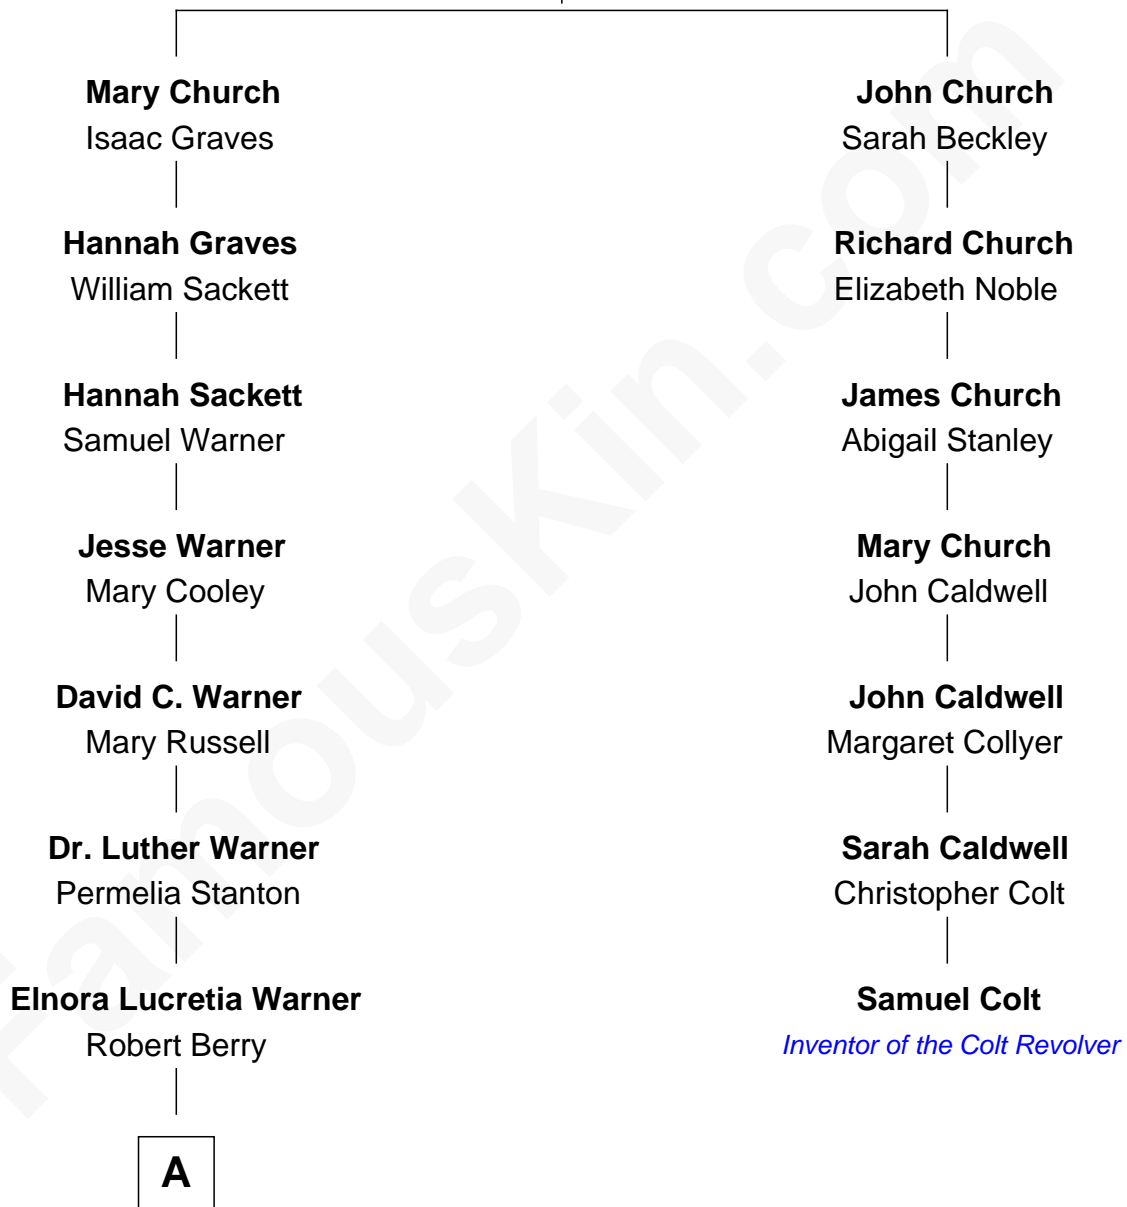

### Mitt Romney

70th Governor of Massachusetts

6th cousin 4 times removed of

### Samuel Colt

Inventor of the Colt Revolver

**Richard Church**

Anna Marsh

**A**

—  
**Rosetta Mary Berry**  
Charles Edward Robison

—  
**Alma Luella Robison**  
Harold Arundel LaFount

—  
**Lenore Emily LaFount**  
George Wilcken Romney