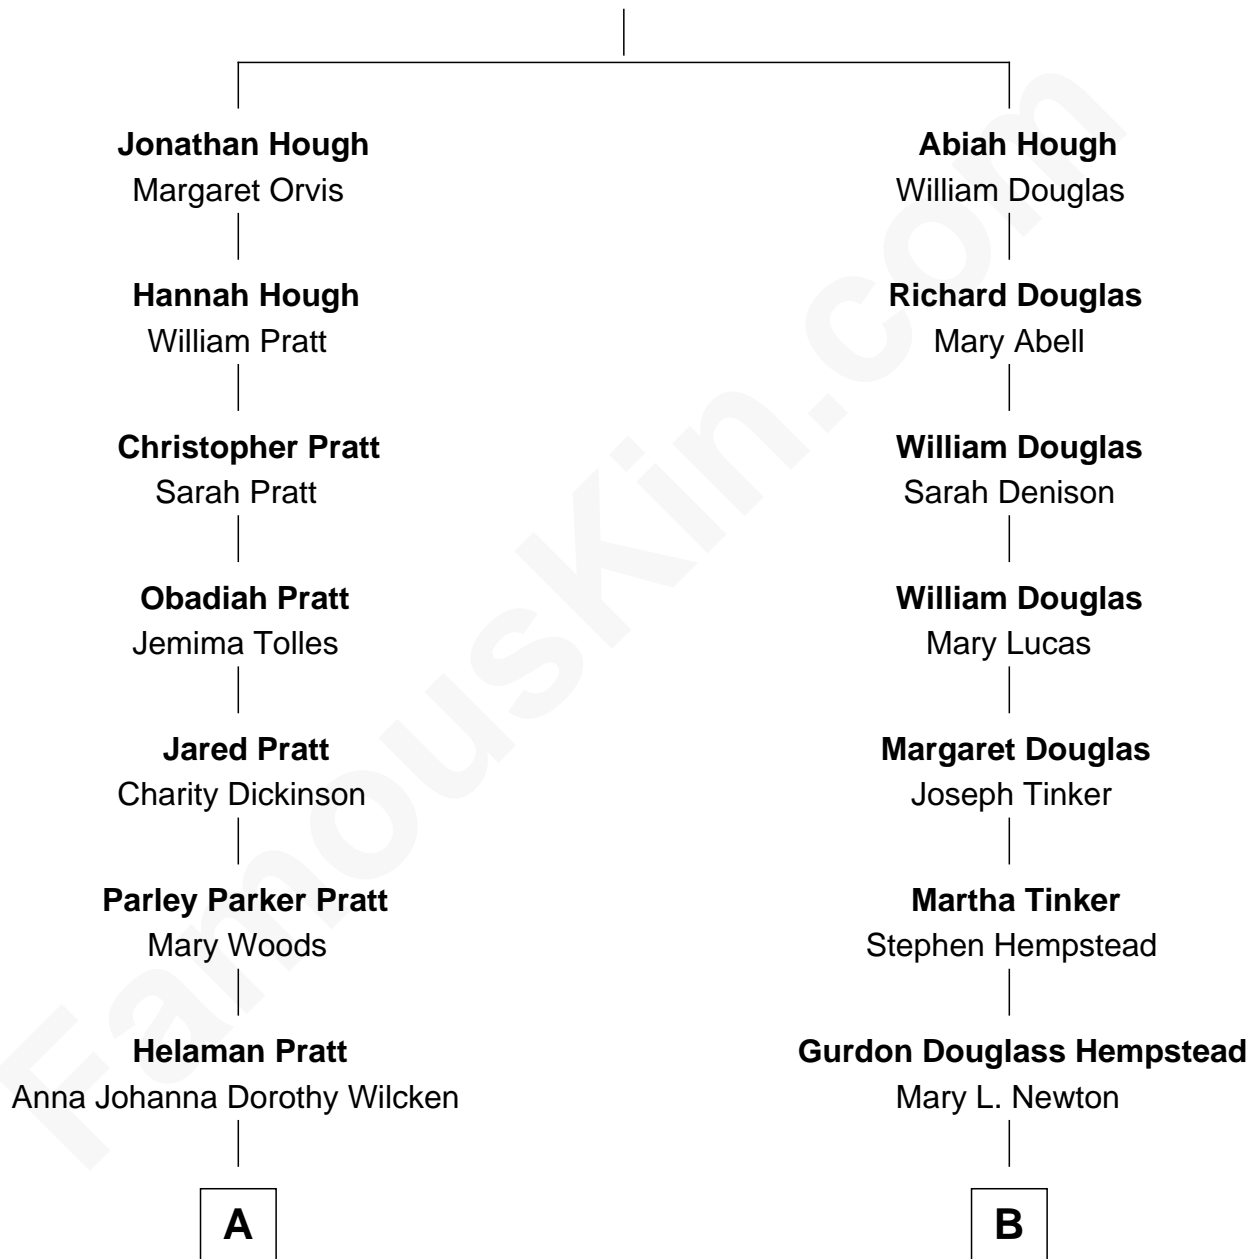

FamousKin.com Relationship Chart of

Mitt Romney

70th Governor of Massachusetts

9th cousin 2 times removed of

Richard Gere

Movie Actor

William Hough
Sarah Calkins

A

Anna Amelia Pratt
Gaskell Samuel Romney

George Wilcken Romney
Lenore Emily LaFount

Mitt Romney
70th Governor of Massachusetts

B

Julia Anne Hempstead
Elisha Thomas Tiffany

Nelson Leroy Tiffany
Evaline Harriet Williams

William Stanton Tiffany
Anna Rebecca Stevens

Doris Anna Tiffany
Homer George Gere

Richard Gere
Movie Actor