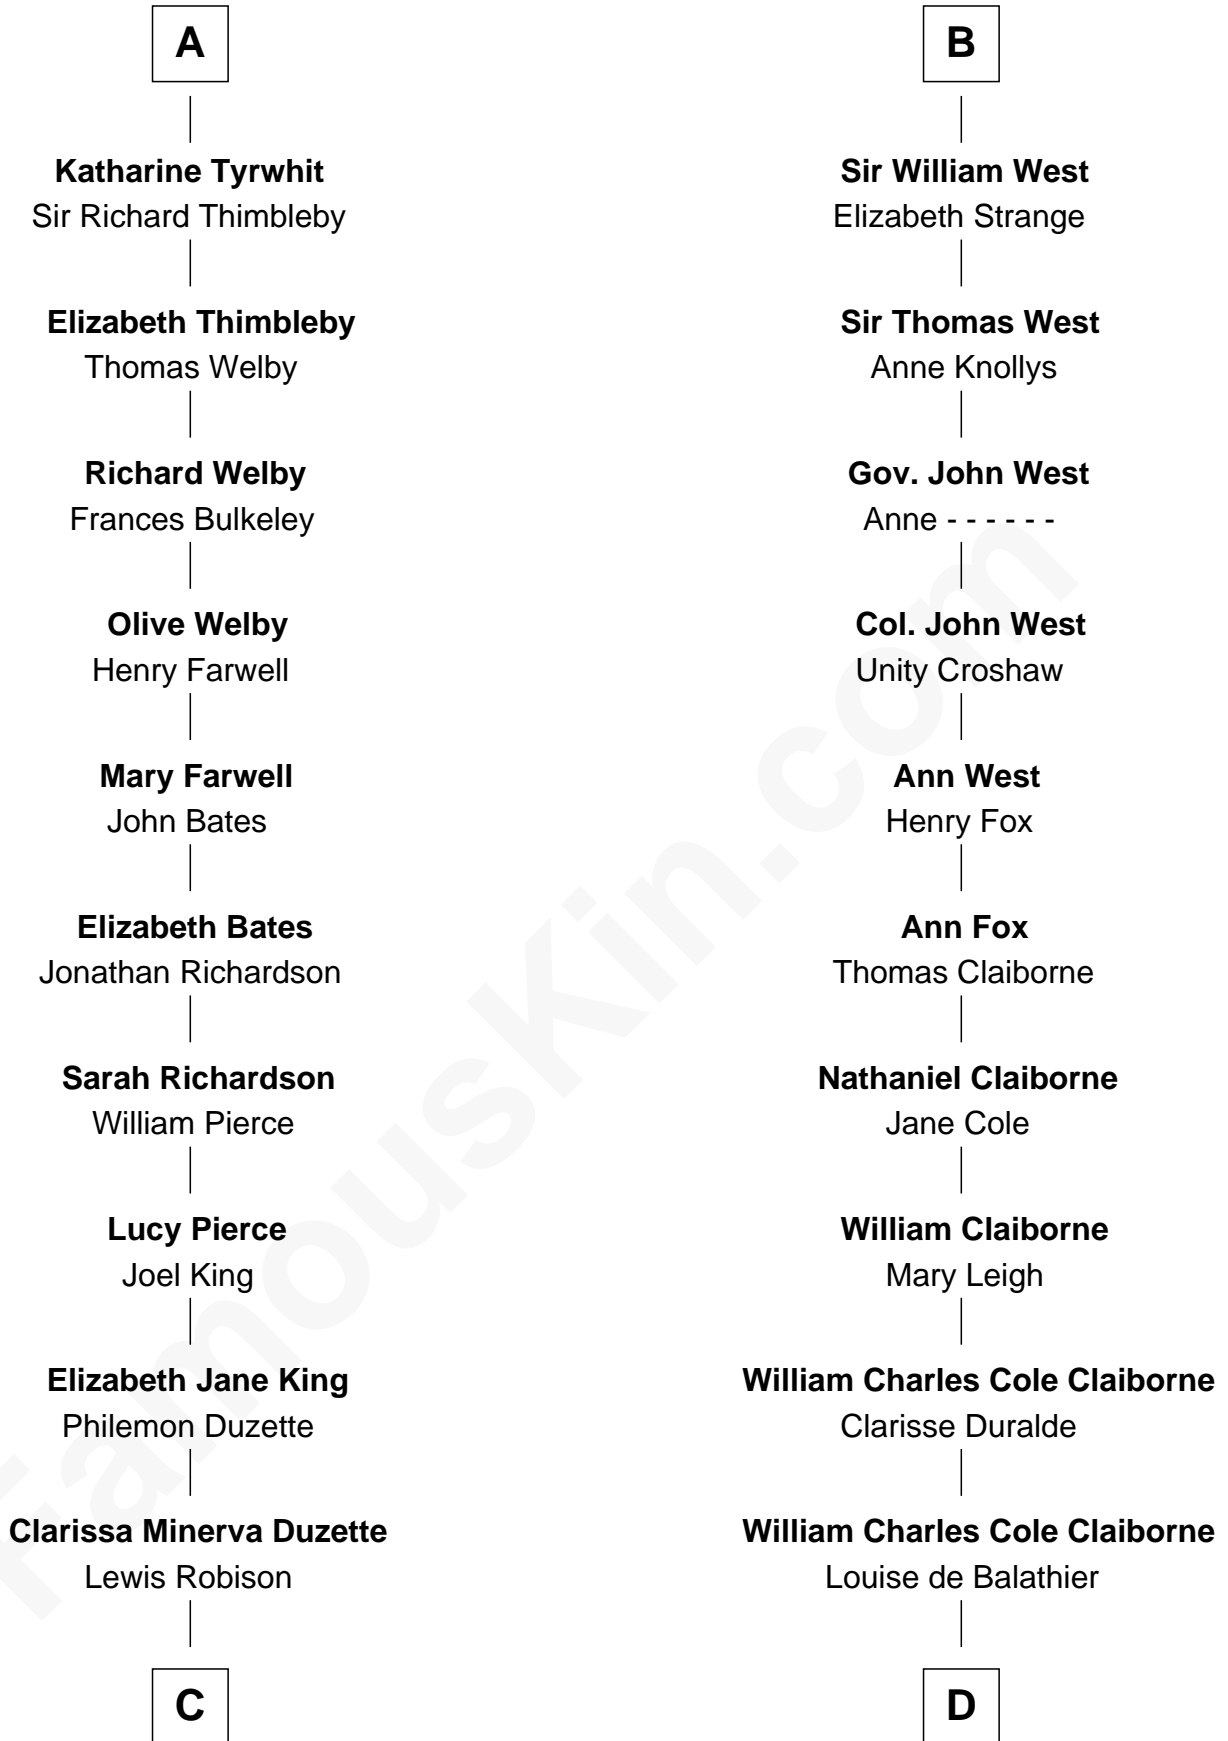

FamousKin.com Relationship Chart of

Mitt Romney

70th Governor of Massachusetts

19th cousin 1 time removed of

Liz Claiborne

Fashion Designer and Founder of Liz Claiborne Inc.

Sir Robert de Holland

Maude la Zouche

Elizabeth de Holland

Sir Henry FitzRoger

John FitzRoger

Alice - - - - -

Elizabeth FitzRoger

Sir John Bonville

Sir William Bonville

Margaret Grey

Sir John de la Warre

Roger de la Warre

Eleanor Mowbray

Joan de la Warre

Sir Thomas West

Sir Reynold West

Margaret Thorley

Sir Richard West

Katherine Hungerford

Sir Thomas West

Eleanor Copley

Sir George West

Elizabeth Morton

B

FamousKin.com