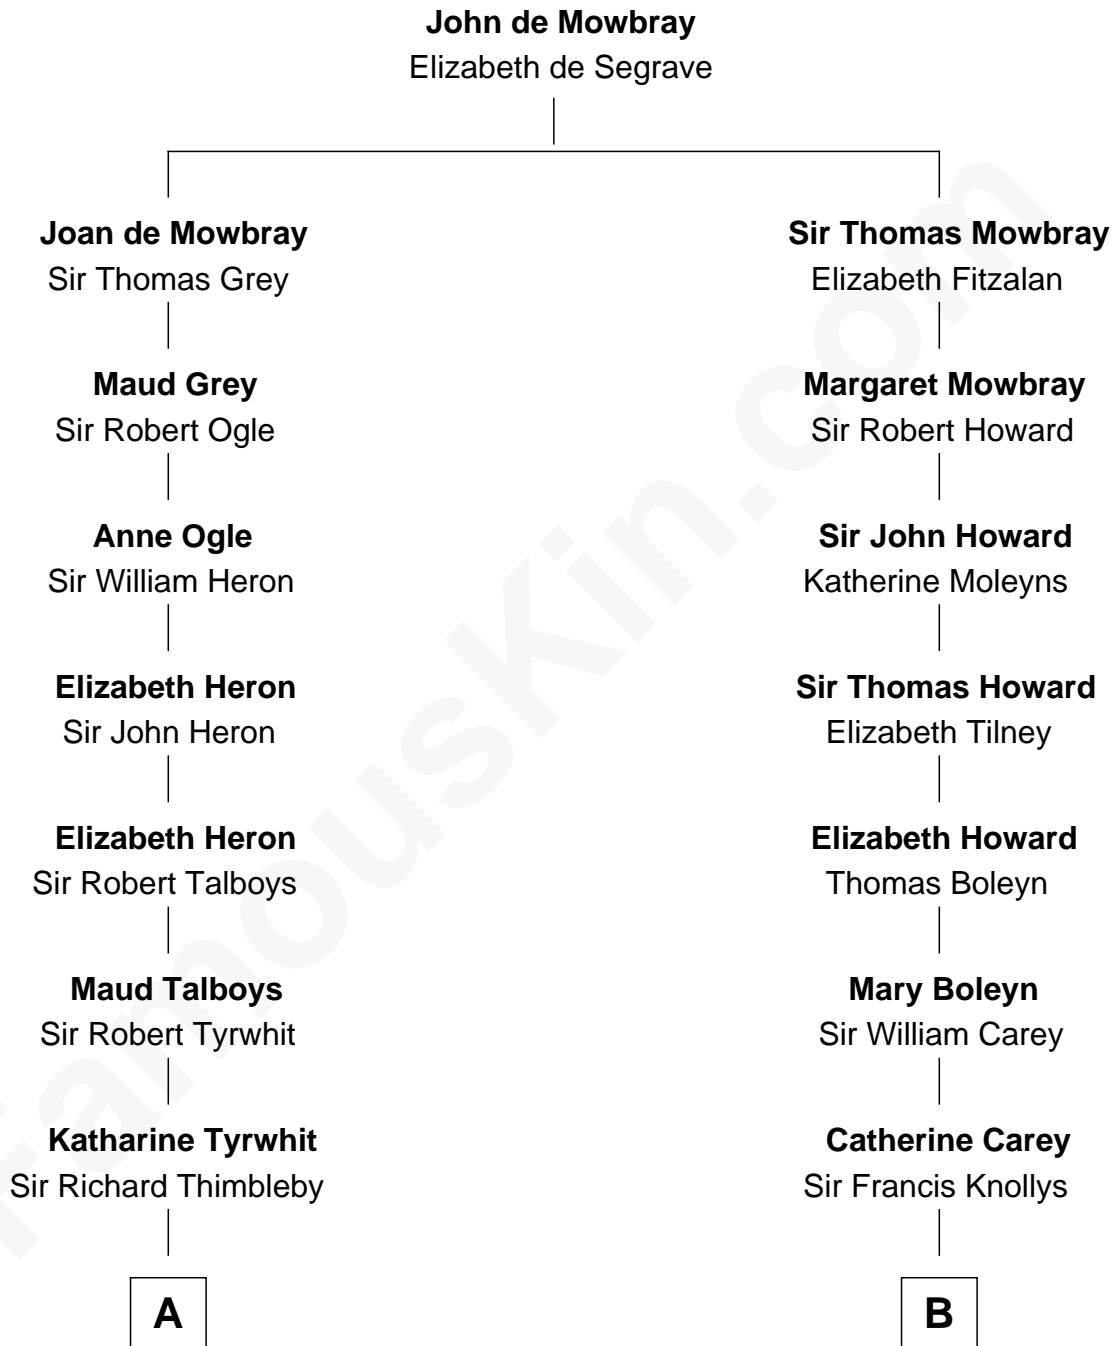

# FamousKin.com Relationship Chart of

**Mitt Romney**

*70th Governor of Massachusetts*

**18th cousin 1 time removed of**

**Liz Claiborne**

*Fashion Designer and Founder of Liz Claiborne Inc.*

**C**

**Alma Luella Robison**  
Harold Arundel LaFount

**Lenore Emily LaFount**  
George Wilcken Romney

**Mitt Romney**  
*70th Governor of Massachusetts*

**D**

**Omer Villere Claiborne**  
Carolyn Louise Fenner

**Liz Claiborne**  
*Found of Liz Claiborne Inc.*