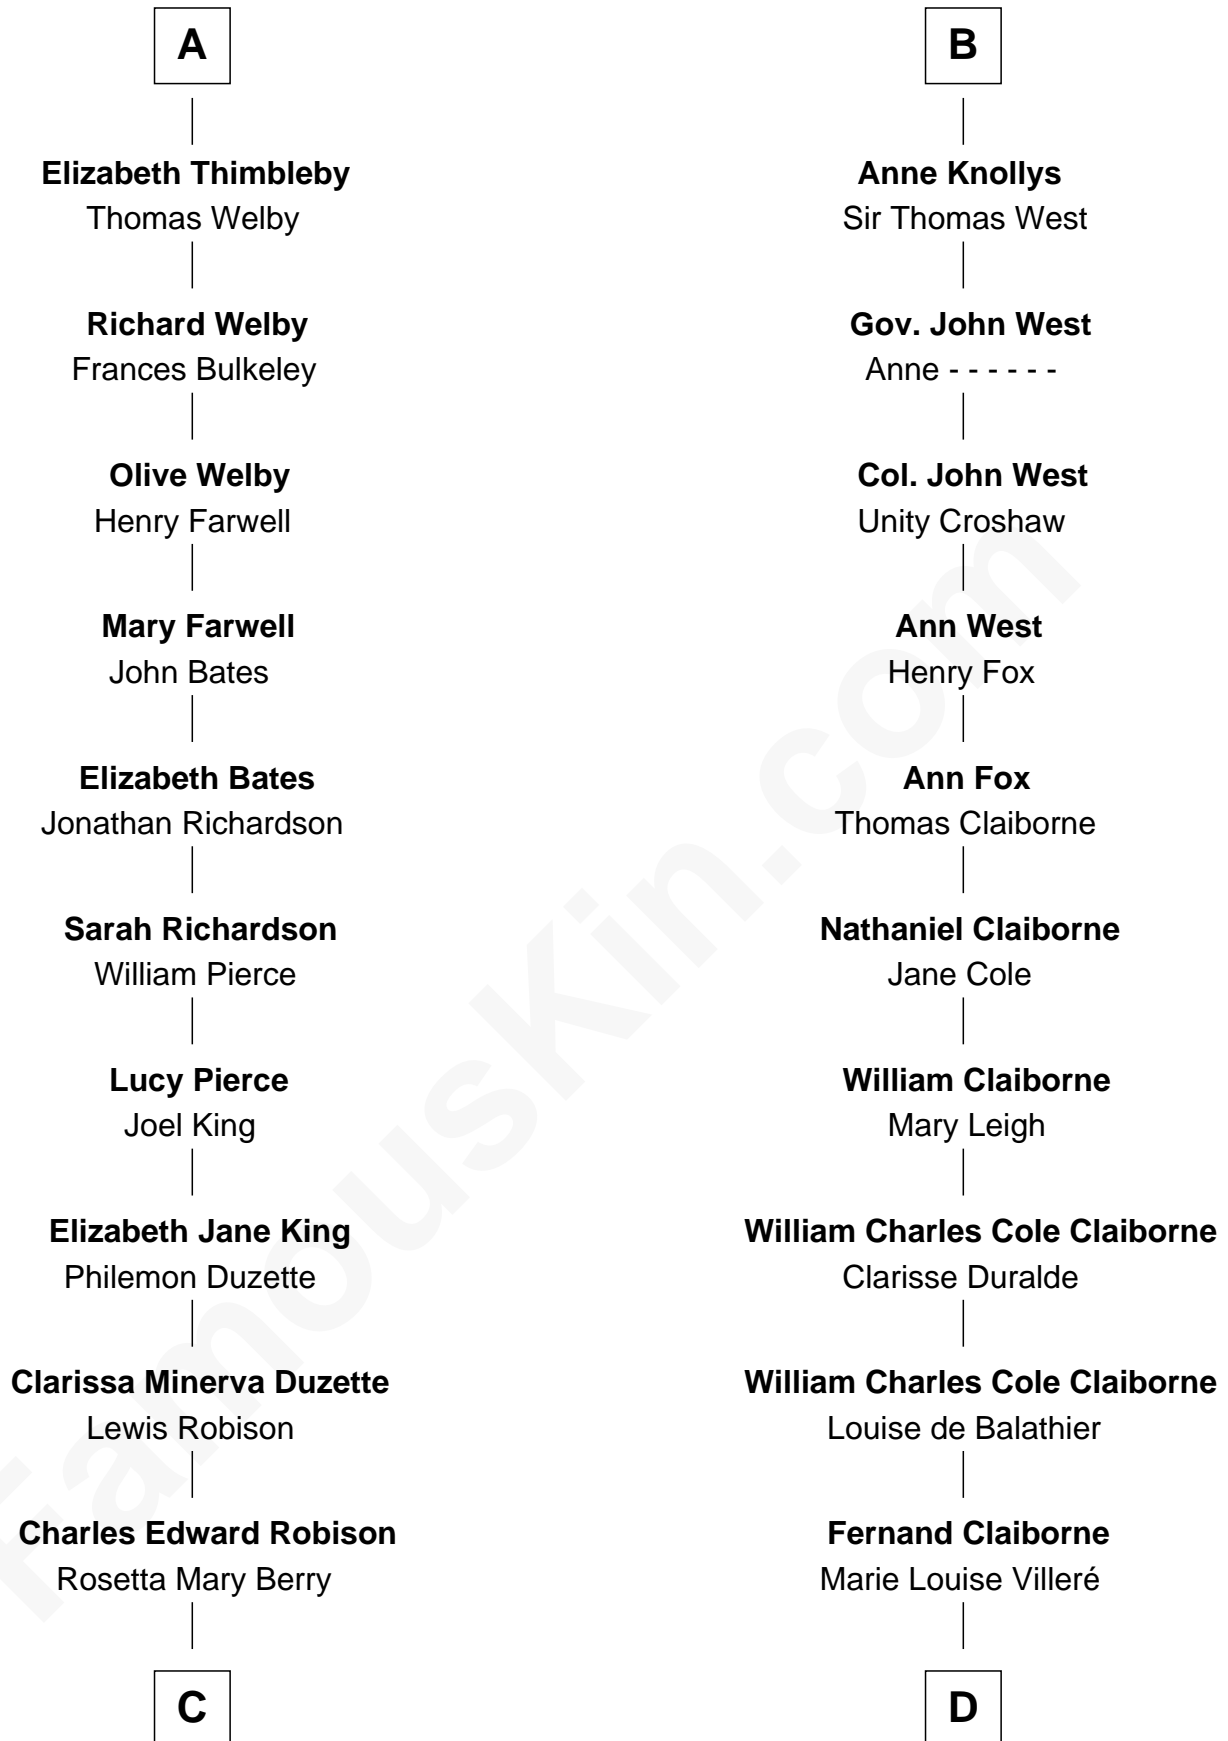

# FamousKin.com Relationship Chart of

**Mitt Romney**

*70th Governor of Massachusetts*

**18th cousin 1 time removed of**

**Liz Claiborne**

*Fashion Designer and Founder of Liz Claiborne Inc.*

**C**

**Alma Luella Robison**  
Harold Arundel LaFount

**Lenore Emily LaFount**  
George Wilcken Romney

**Mitt Romney**  
*70th Governor of Massachusetts*

**D**

**Omer Villere Claiborne**  
Carolyn Louise Fenner

**Liz Claiborne**  
*Found of Liz Claiborne Inc.*