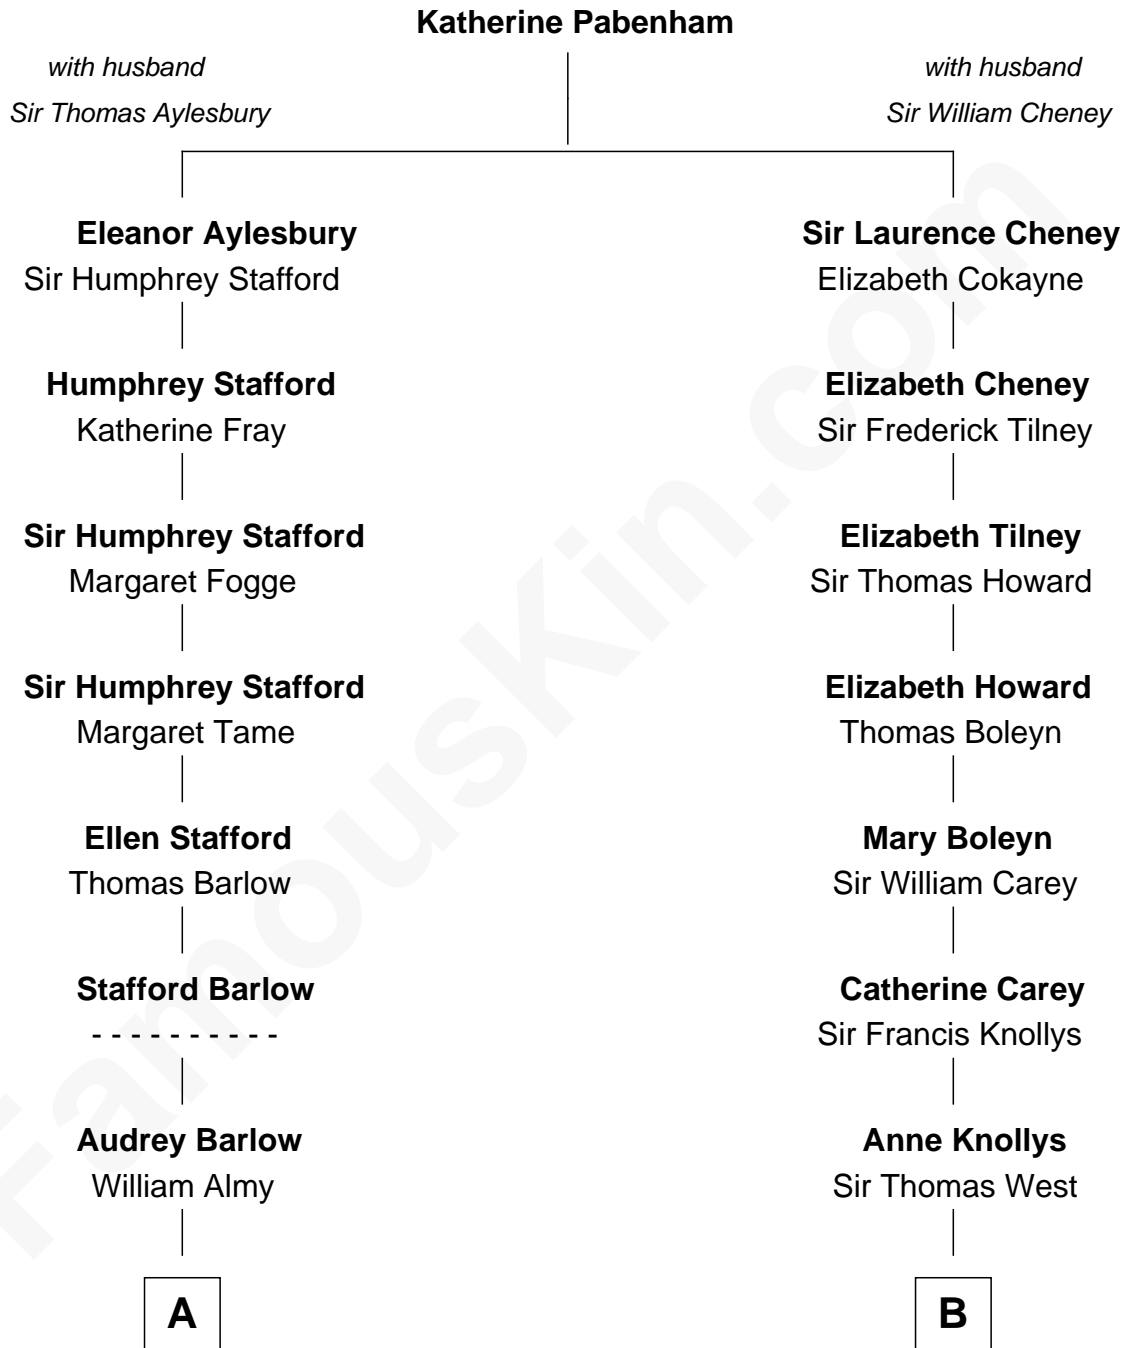

FamousKin.com

Relationship Chart of

Mitt Romney

70th Governor of Massachusetts

13th cousin 4 times removed of

William C. C. Claiborne

1st Governor of Louisiana

Mitt Romney photo by [Gage Skidmore](#) (CC BY-SA 3.0)