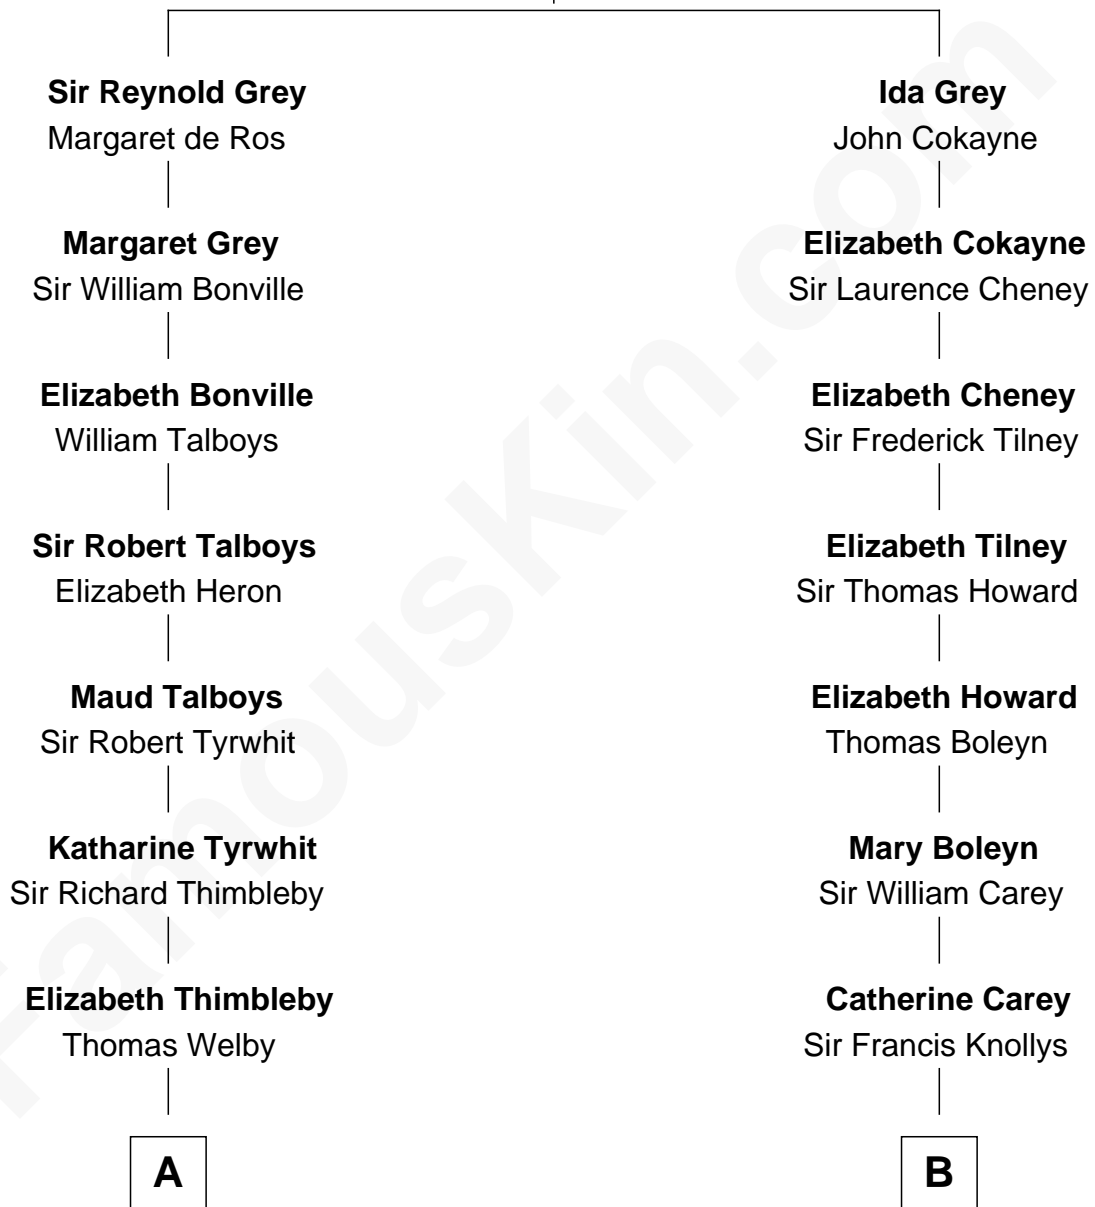

FamousKin.com

Relationship Chart of

Mitt Romney

70th Governor of Massachusetts

14th cousin 4 times removed of

William C. C. Claiborne

1st Governor of Louisiana

Sir Reynold de Grey

Eleanor le Strange

Lenore Emily LaFount
George Wilcken Romney

Mitt Romney
70th Governor of Massachusetts

FamousKin.com