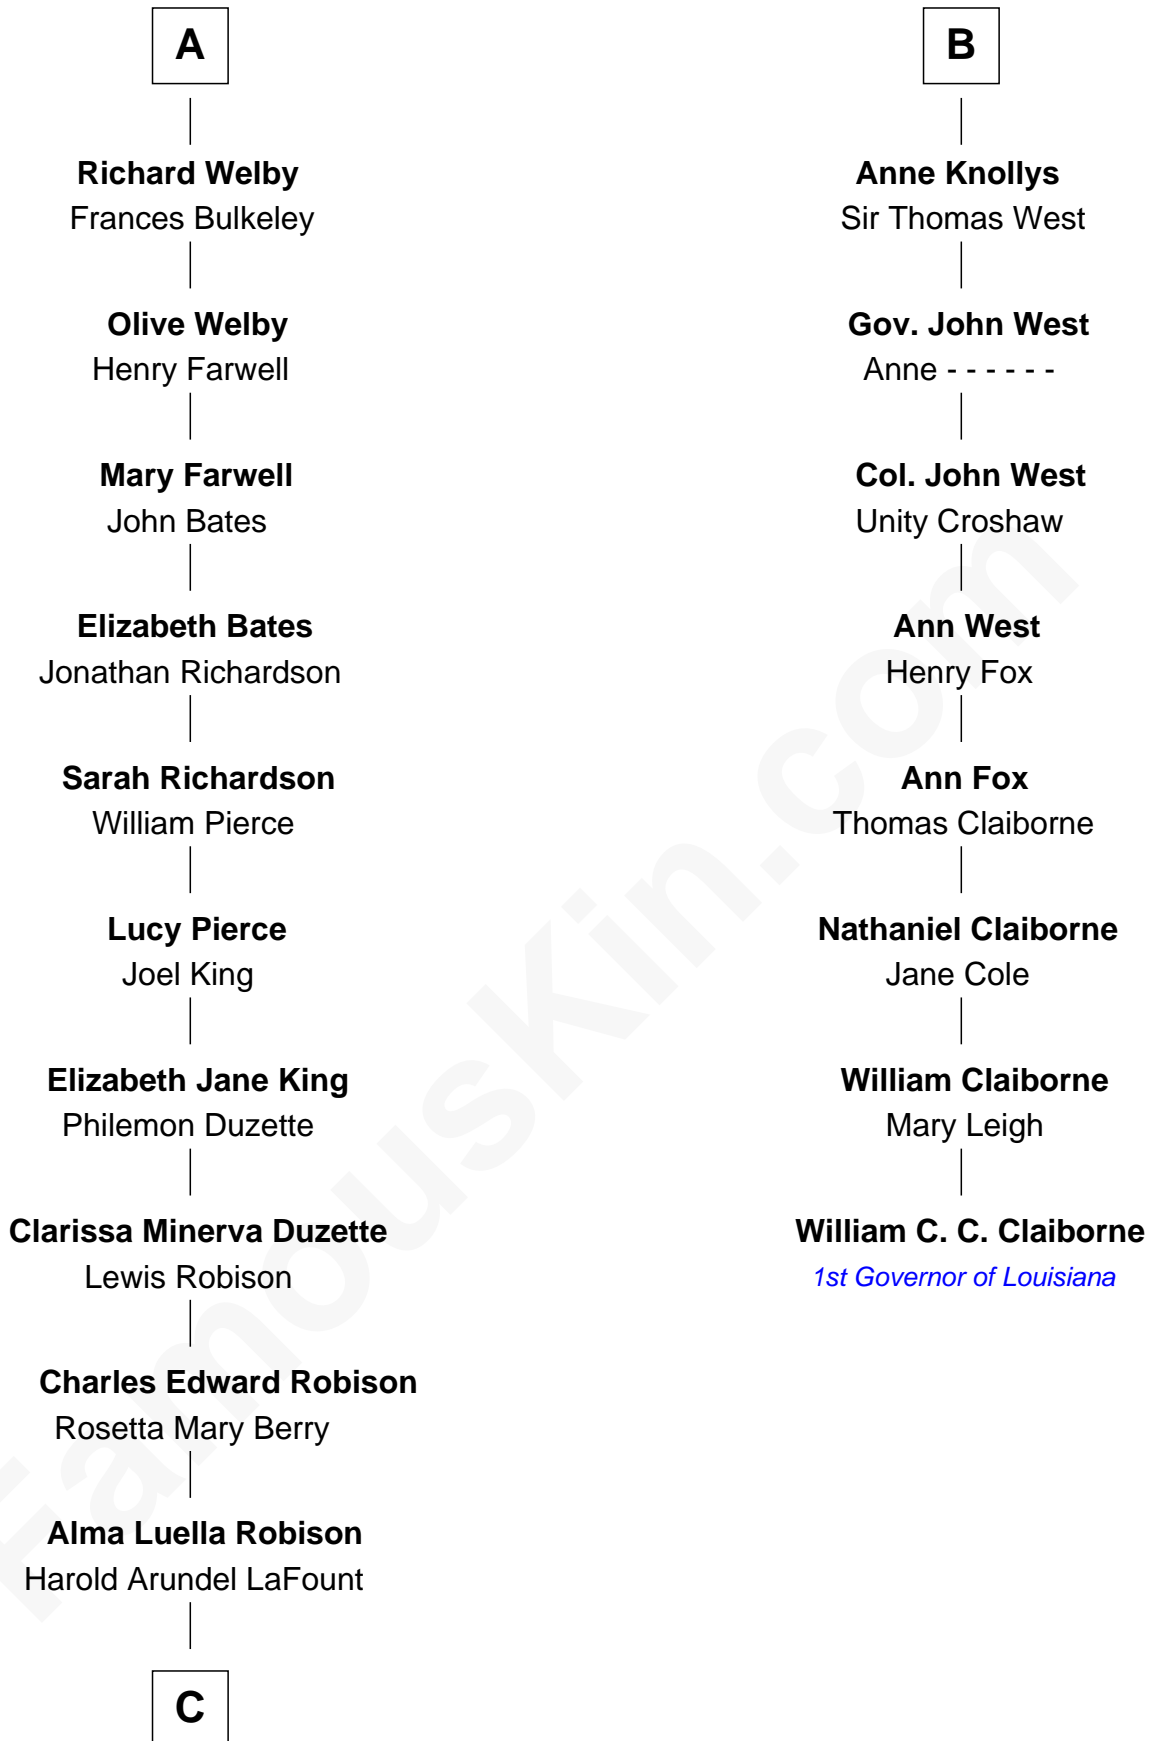

FamousKin.com

Relationship Chart of

Mitt Romney

70th Governor of Massachusetts

14th cousin 4 times removed of

William C. C. Claiborne

1st Governor of Louisiana

Sir Reynold de Grey

Eleanor le Strange

Lenore Emily LaFount
George Wilcken Romney

Mitt Romney
70th Governor of Massachusetts

FamousKin.com