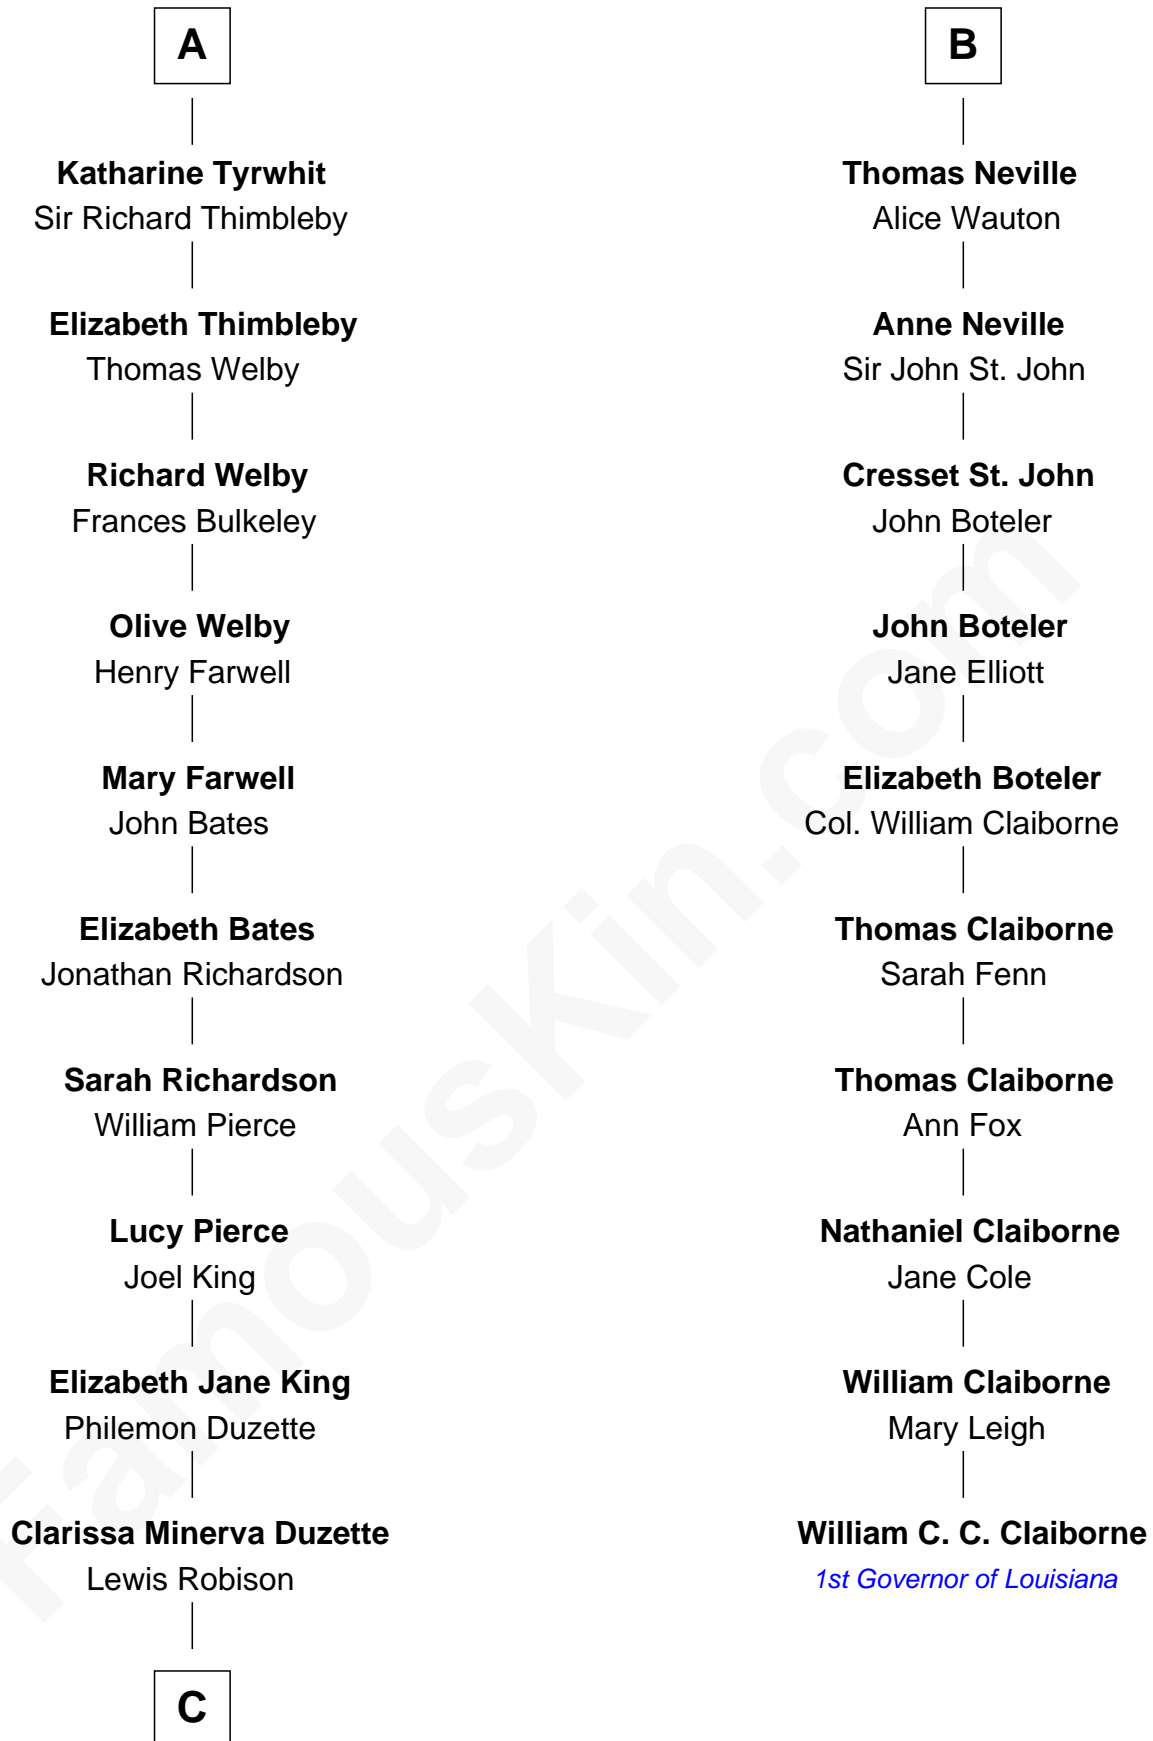

FamousKin.com

Relationship Chart of

Mitt Romney

70th Governor of Massachusetts

16th cousin 4 times removed of

William C. C. Claiborne

1st Governor of Louisiana

Sir William de Boteler

Ela Herdeburgh

Ankaret le Boteler

John le Strange

Eleanor le Strange

Sir Reynold de Grey

Sir Reynold Grey

Margaret de Ros

Margaret Grey

Thomas Neville

Elizabeth Babington

William Neville

Katherine Palmer

Thomas Neville

Isabel Griffin

B

C

—
Charles Edward Robison

Rosetta Mary Berry

—
Alma Luella Robison

Harold Arundel LaFount

—
Lenore Emily LaFount

George Wilcken Romney

—
Mitt Romney

70th Governor of Massachusetts