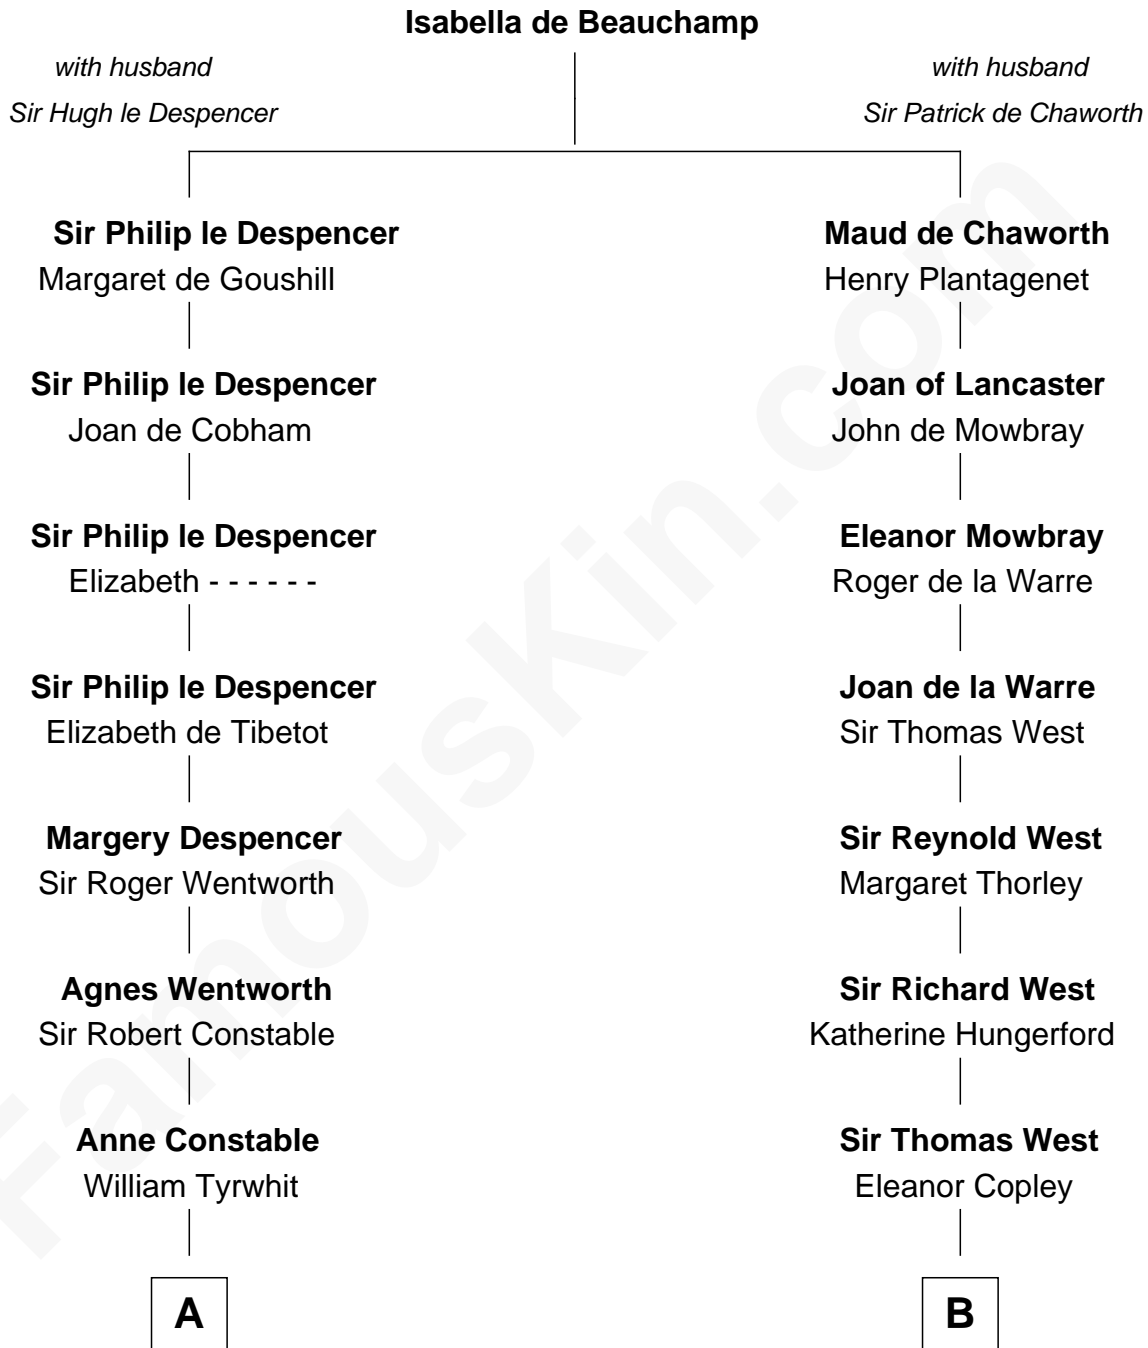

FamousKin.com

Relationship Chart of

Mitt Romney

70th Governor of Massachusetts

16th cousin 5 times removed of

William C. C. Claiborne

1st Governor of Louisiana

C

Clarissa Minerva Duzette

Lewis Robison

Charles Edward Robison

Rosetta Mary Berry

Alma Luella Robison

Harold Arundel LaFount

Lenore Emily LaFount

George Wilcken Romney

Mitt Romney

70th Governor of Massachusetts

FamousKin.com