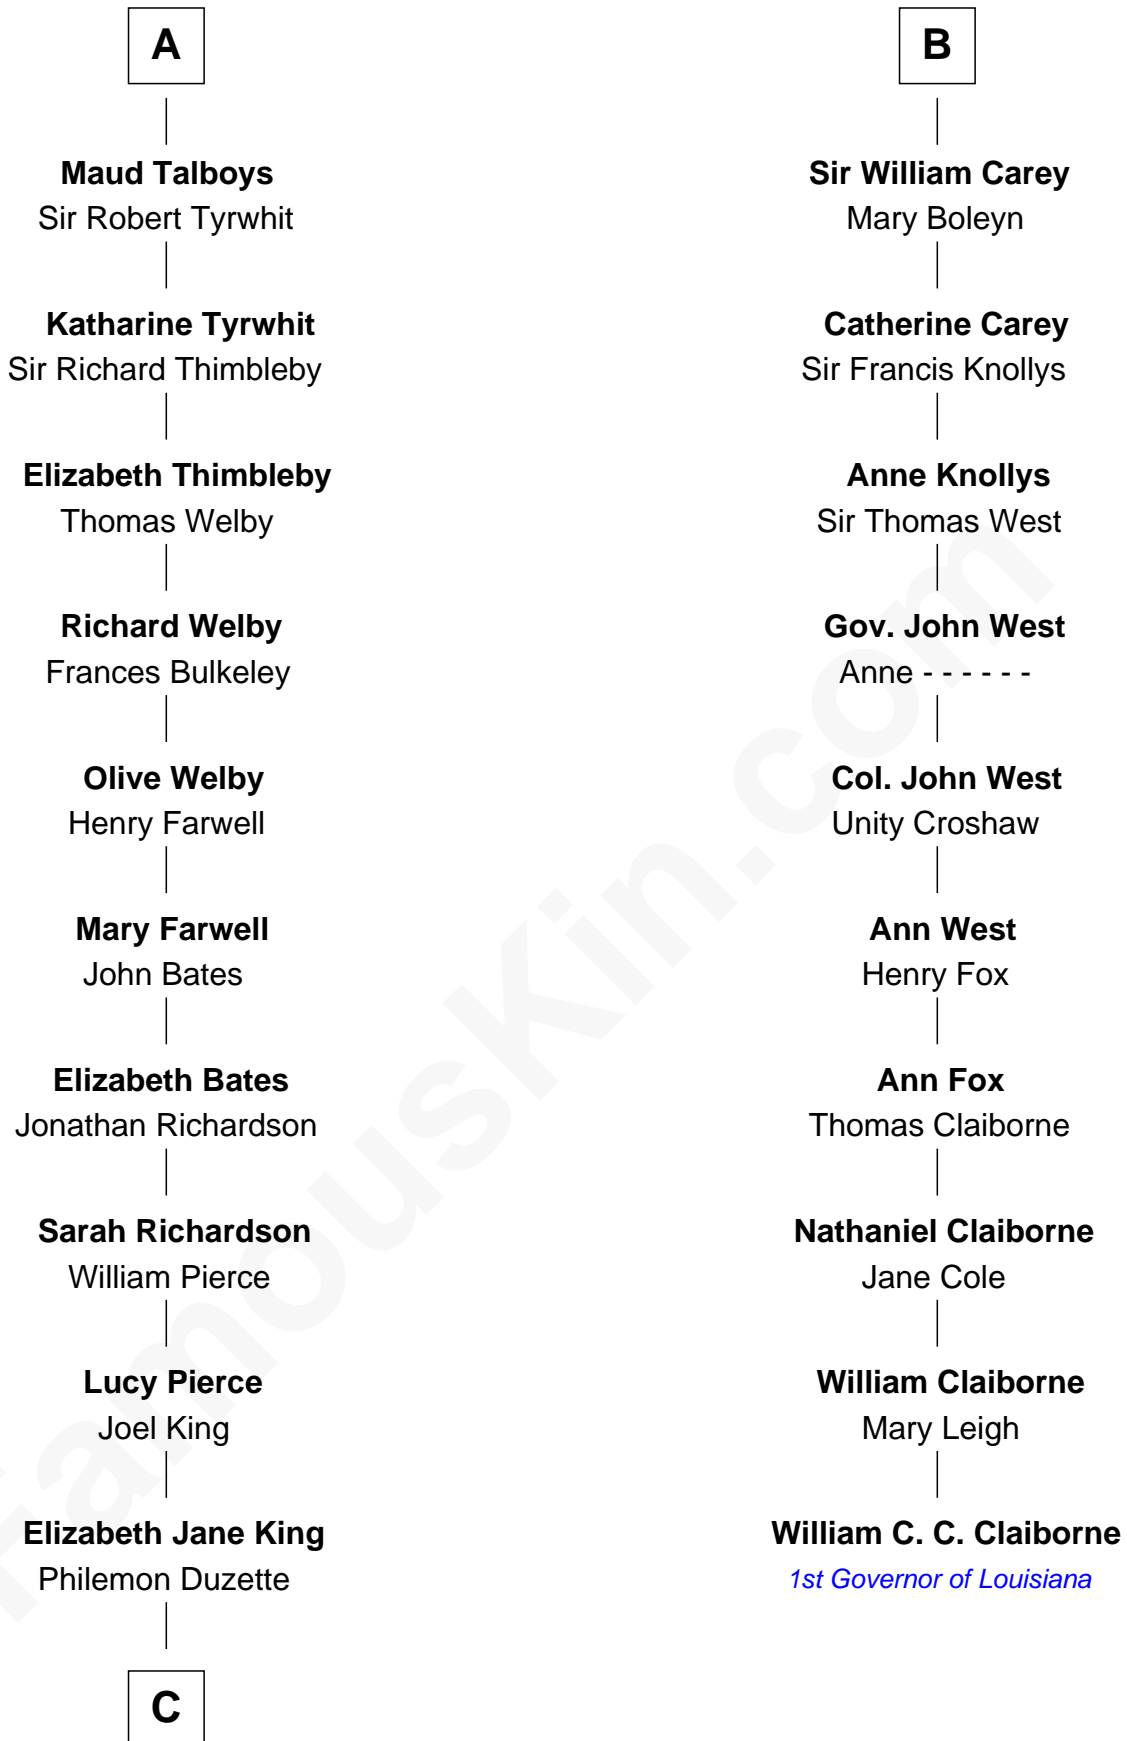

FamousKin.com

Relationship Chart of

Mitt Romney

70th Governor of Massachusetts

16th cousin 5 times removed of

William C. C. Claiborne

1st Governor of Louisiana

Sir Gilbert de Clare

Eleanor de Clare

Hugh le Despencer

Elizabeth le Despencer

Maurice de Berkeley

Thomas de Berkeley

Margaret de Lisle

Elizabeth de Berkeley

Richard de Beauchamp

Eleanor Beauchamp

Edmund Beaufort

Eleanor Beaufort

Sir Robert Spencer

Margaret Spencer

Sir Thomas Carey

B

C

Clarissa Minerva Duzette

Lewis Robison

Charles Edward Robison

Rosetta Mary Berry

Alma Luella Robison

Harold Arundel LaFount

Lenore Emily LaFount

George Wilcken Romney