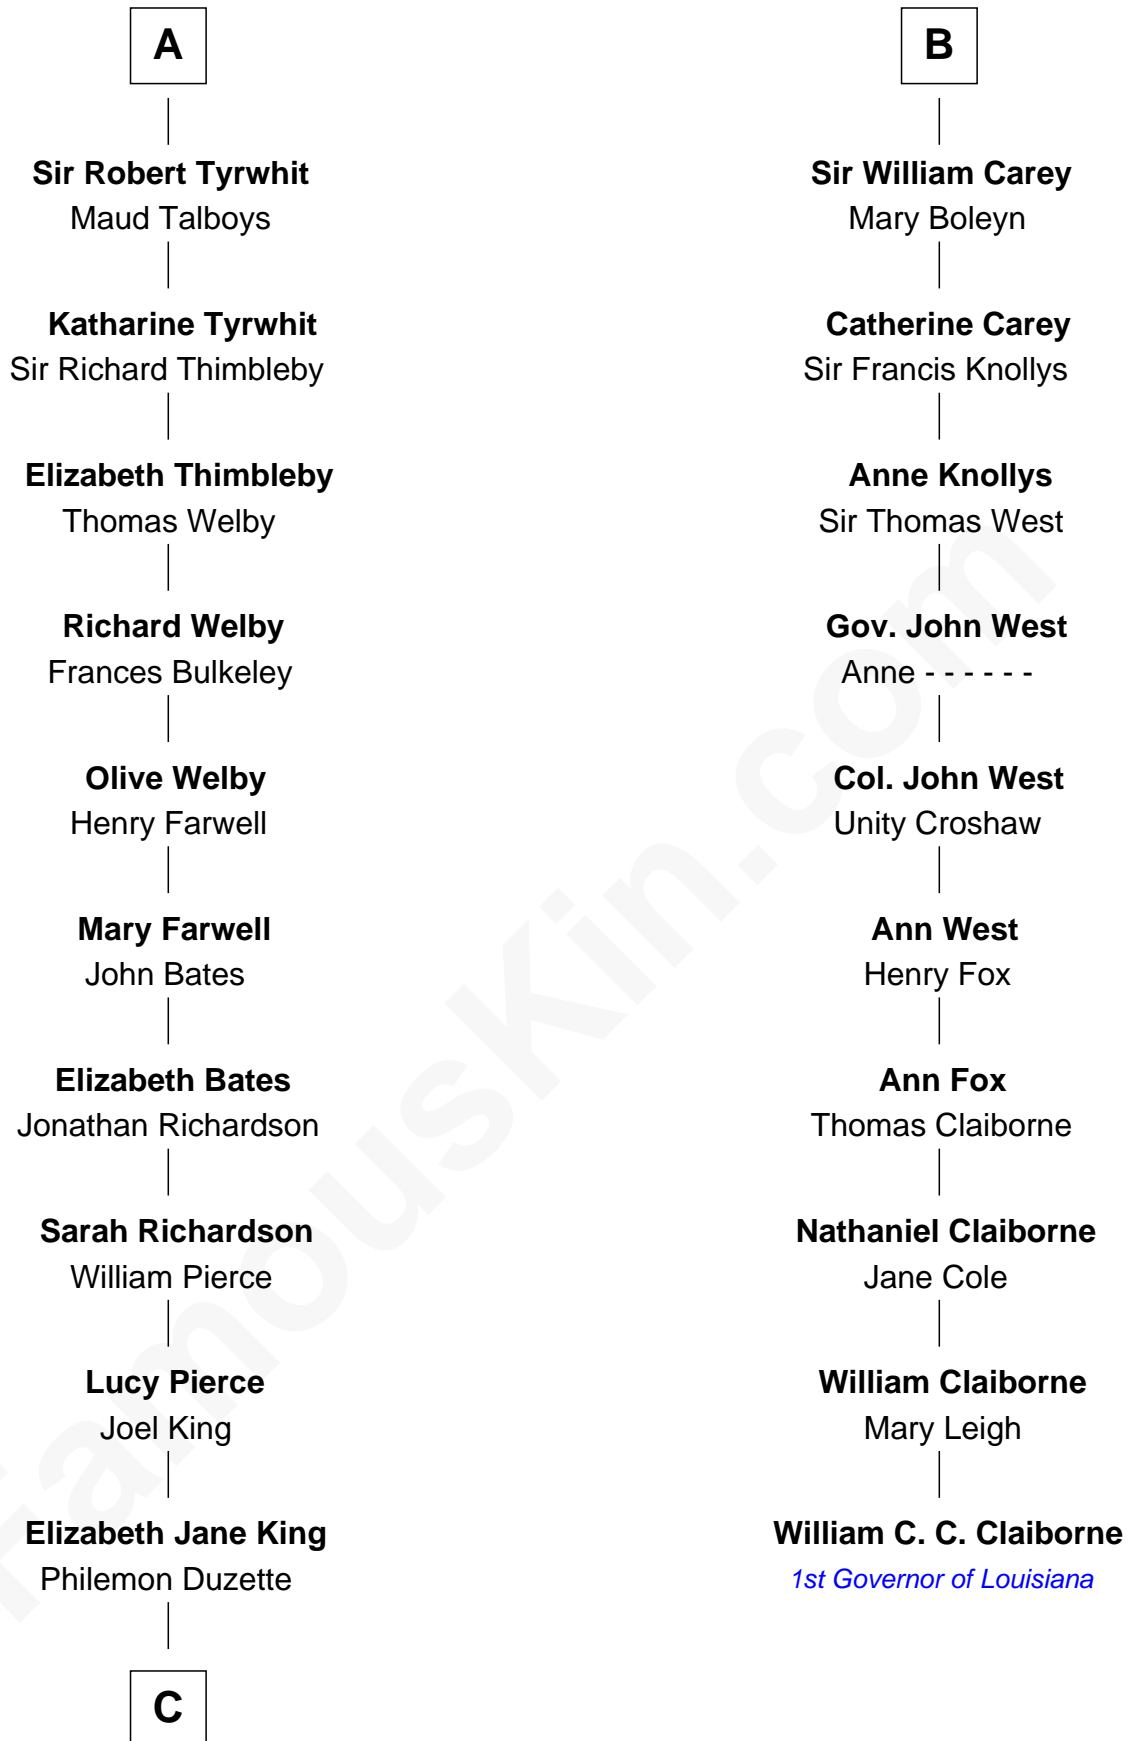

FamousKin.com

Relationship Chart of

Mitt Romney

70th Governor of Massachusetts

16th cousin 5 times removed of

William C. C. Claiborne

1st Governor of Louisiana

Sir Hugh le Despencer

Hugh le Despencer

Eleanor de Clare

Elizabeth le Despencer

Maurice de Berkeley

Thomas de Berkeley

Margaret de Lisle

Elizabeth de Berkeley

Richard de Beauchamp

Eleanor Beauchamp

Edmund Beaufort

Eleanor Beaufort

Sir Robert Spencer

Margaret Spencer

Sir Thomas Carey

B

C

Clarissa Minerva Duzette

Lewis Robison

Charles Edward Robison

Rosetta Mary Berry

Alma Luella Robison

Harold Arundel LaFount

Lenore Emily LaFount

George Wilcken Romney