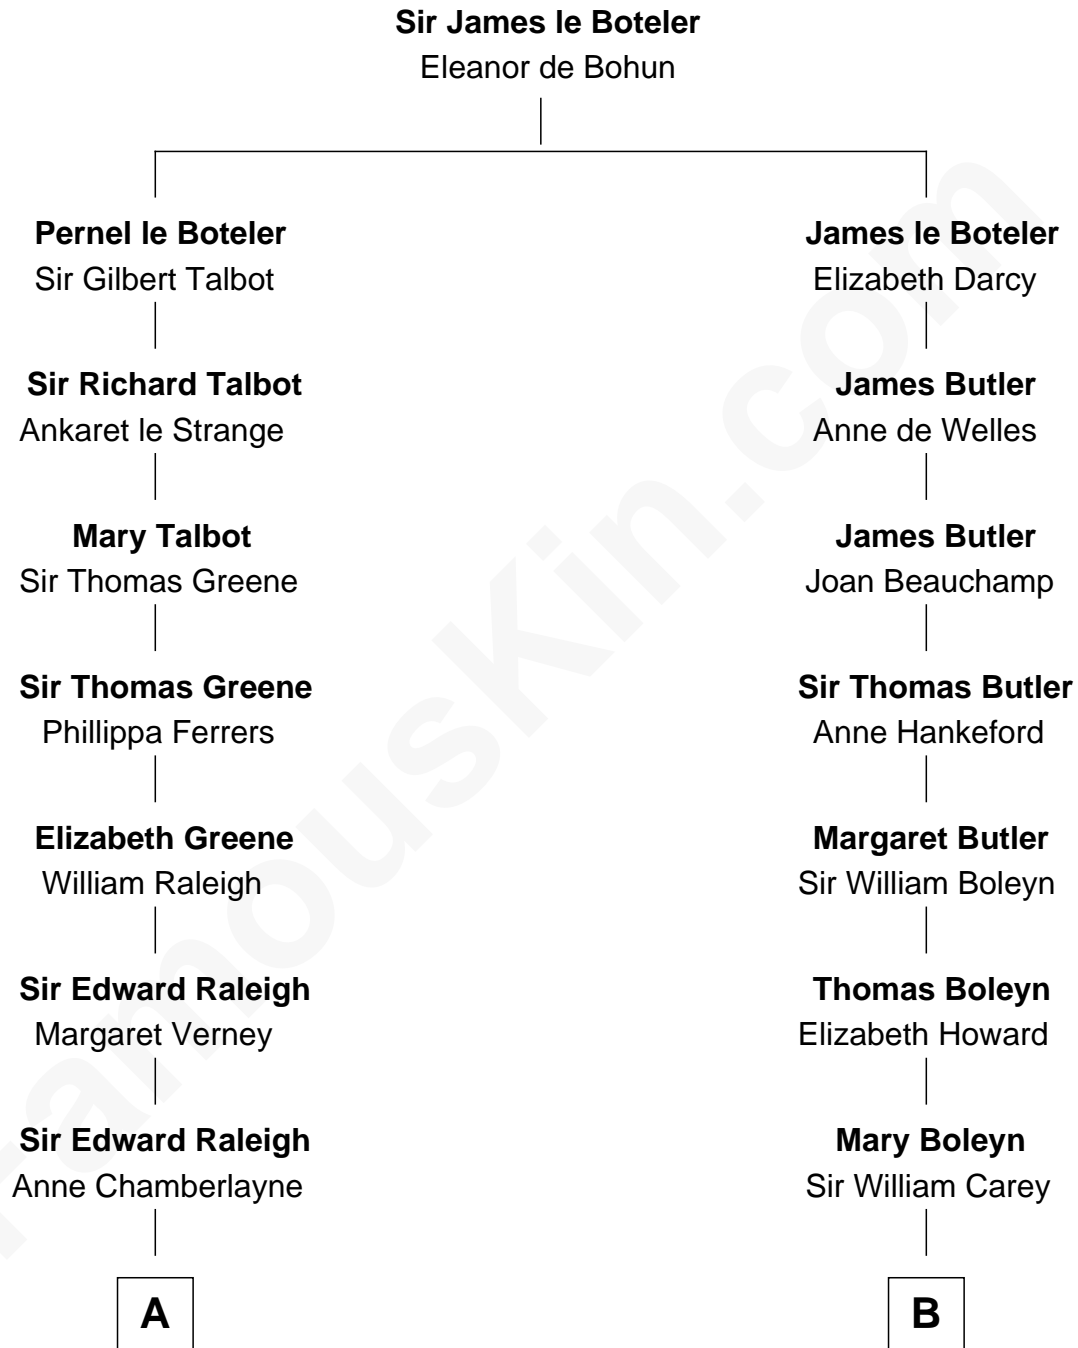

FamousKin.com

Relationship Chart of

Mitt Romney

70th Governor of Massachusetts

15th cousin 6 times removed of

William C. C. Claiborne

1st Governor of Louisiana