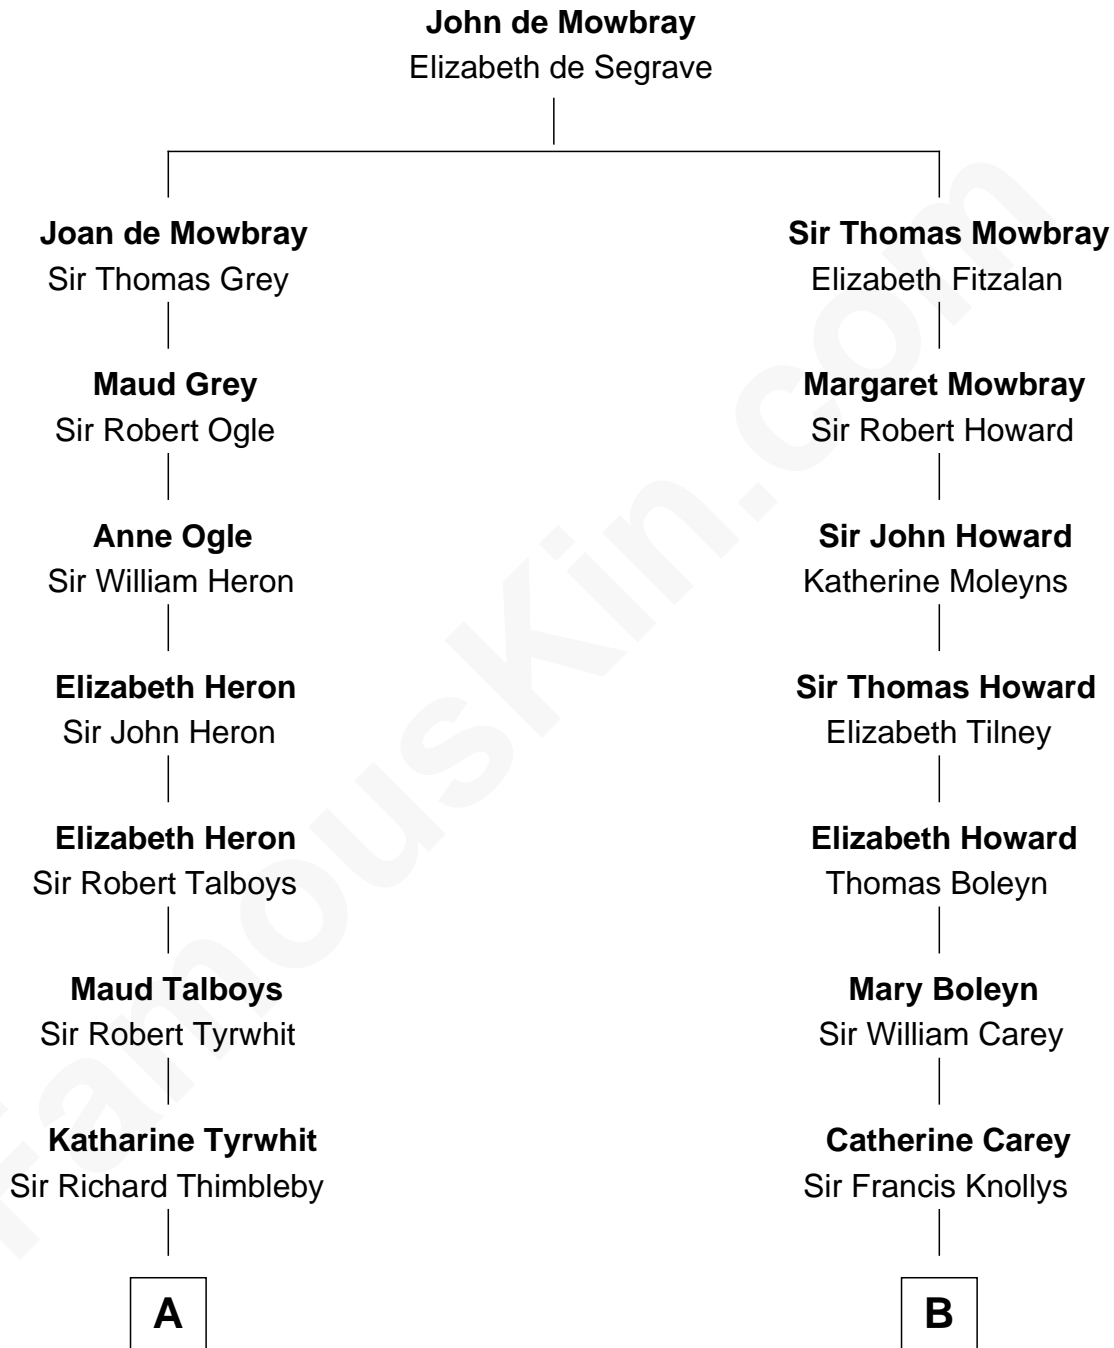

FamousKin.com

Relationship Chart of

Mitt Romney

70th Governor of Massachusetts

14th cousin 5 times removed of

William C. C. Claiborne

1st Governor of Louisiana

C

—
Alma Luella Robison
Harold Arundel LaFount

—
Lenore Emily LaFount
George Wilcken Romney

—
Mitt Romney
70th Governor of Massachusetts

FamousKin.com