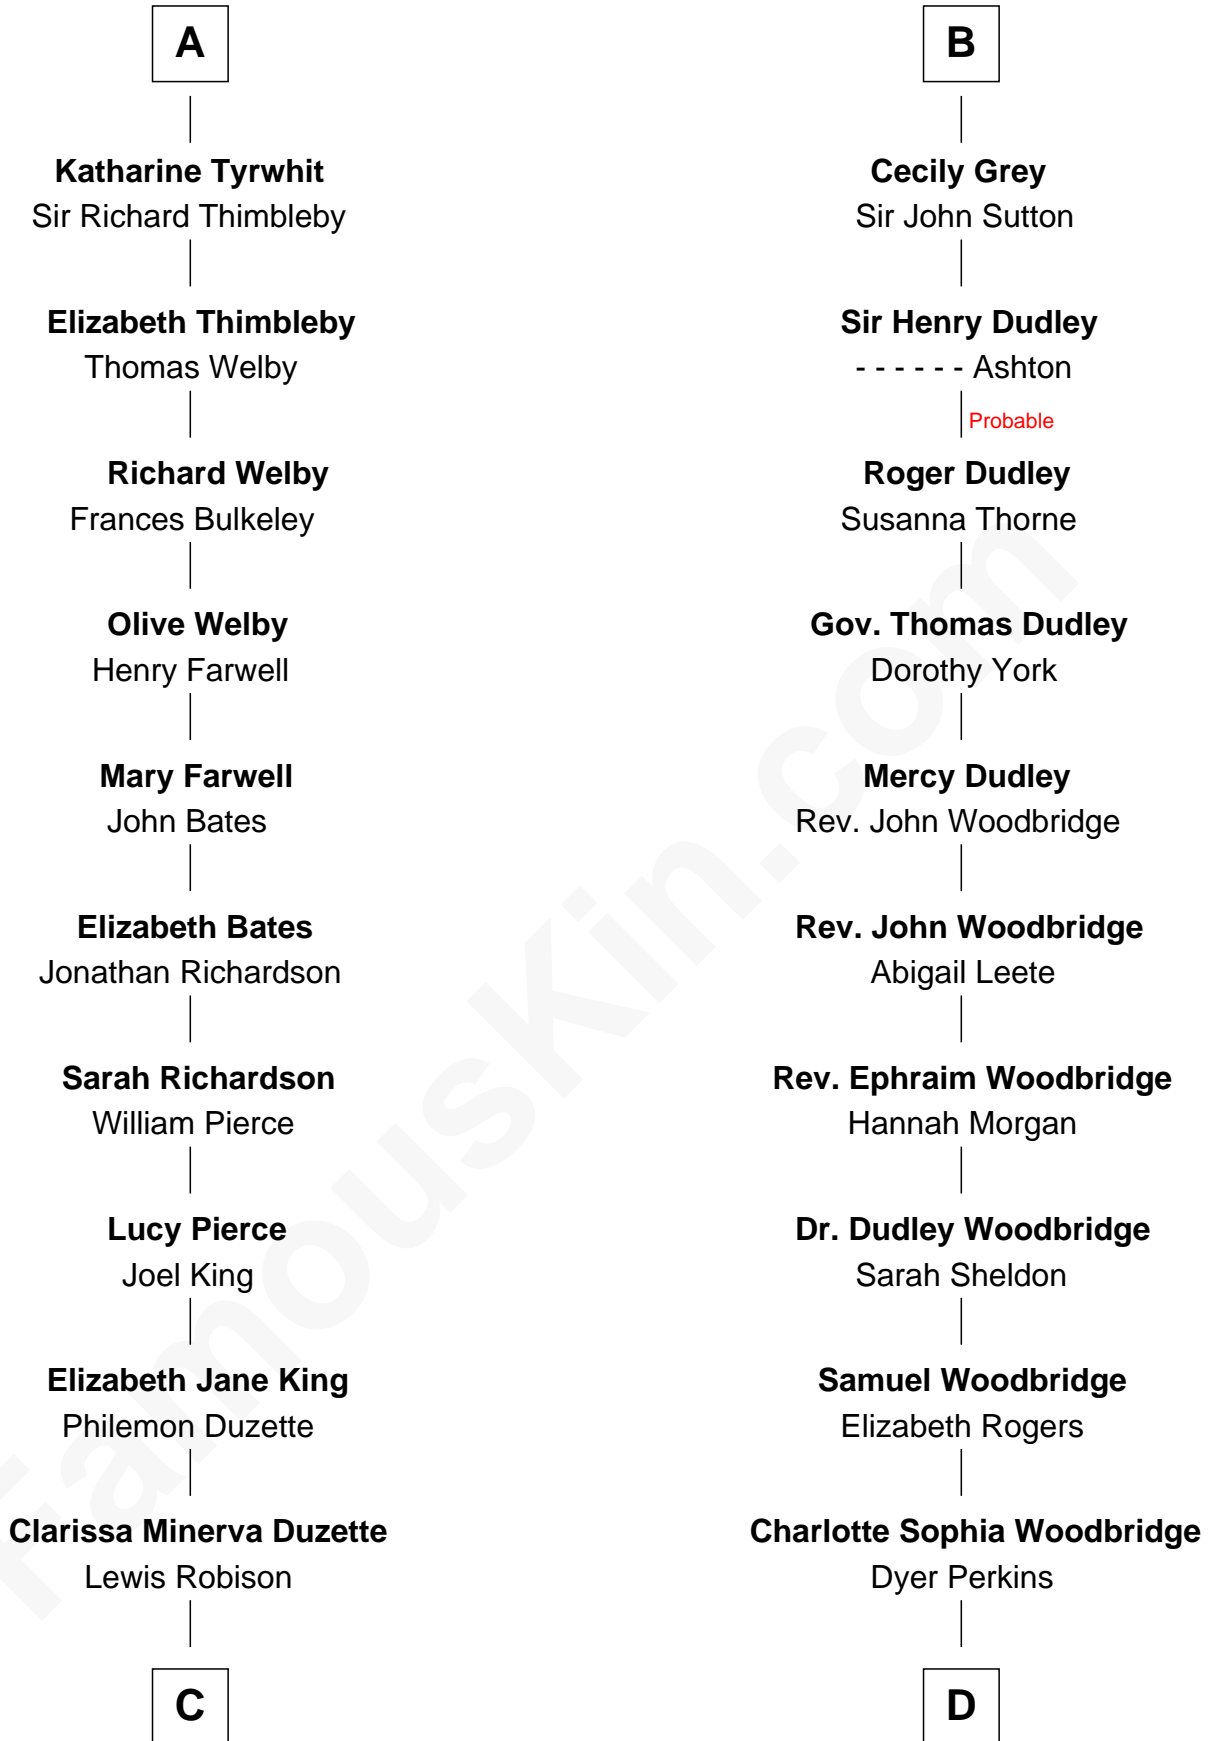

FamousKin.com Relationship Chart of

Mitt Romney

70th Governor of Massachusetts

20th cousin of

Humphrey Bogart

Movie Actor

Bartholomew de Badlesmere

Margaret de Clare

Margaret de Badlesmere

Sir John de Tibetot

Sir Robert de Tibetot

Margaret Deincourt

Elizabeth de Tibetot

Sir Philip le Despencer

Margery Despencer

Sir Roger Wentworth

Elizabeth Harington

William Bonville

Katherine Neville

Cecily Bonville

Thomas Grey

B

C

Charles Edward Robison

Rosetta Mary Berry

Alma Luella Robison

Harold Arundel LaFount

Lenore Emily LaFount

George Wilcken Romney

Mitt Romney

70th Governor of Massachusetts

D