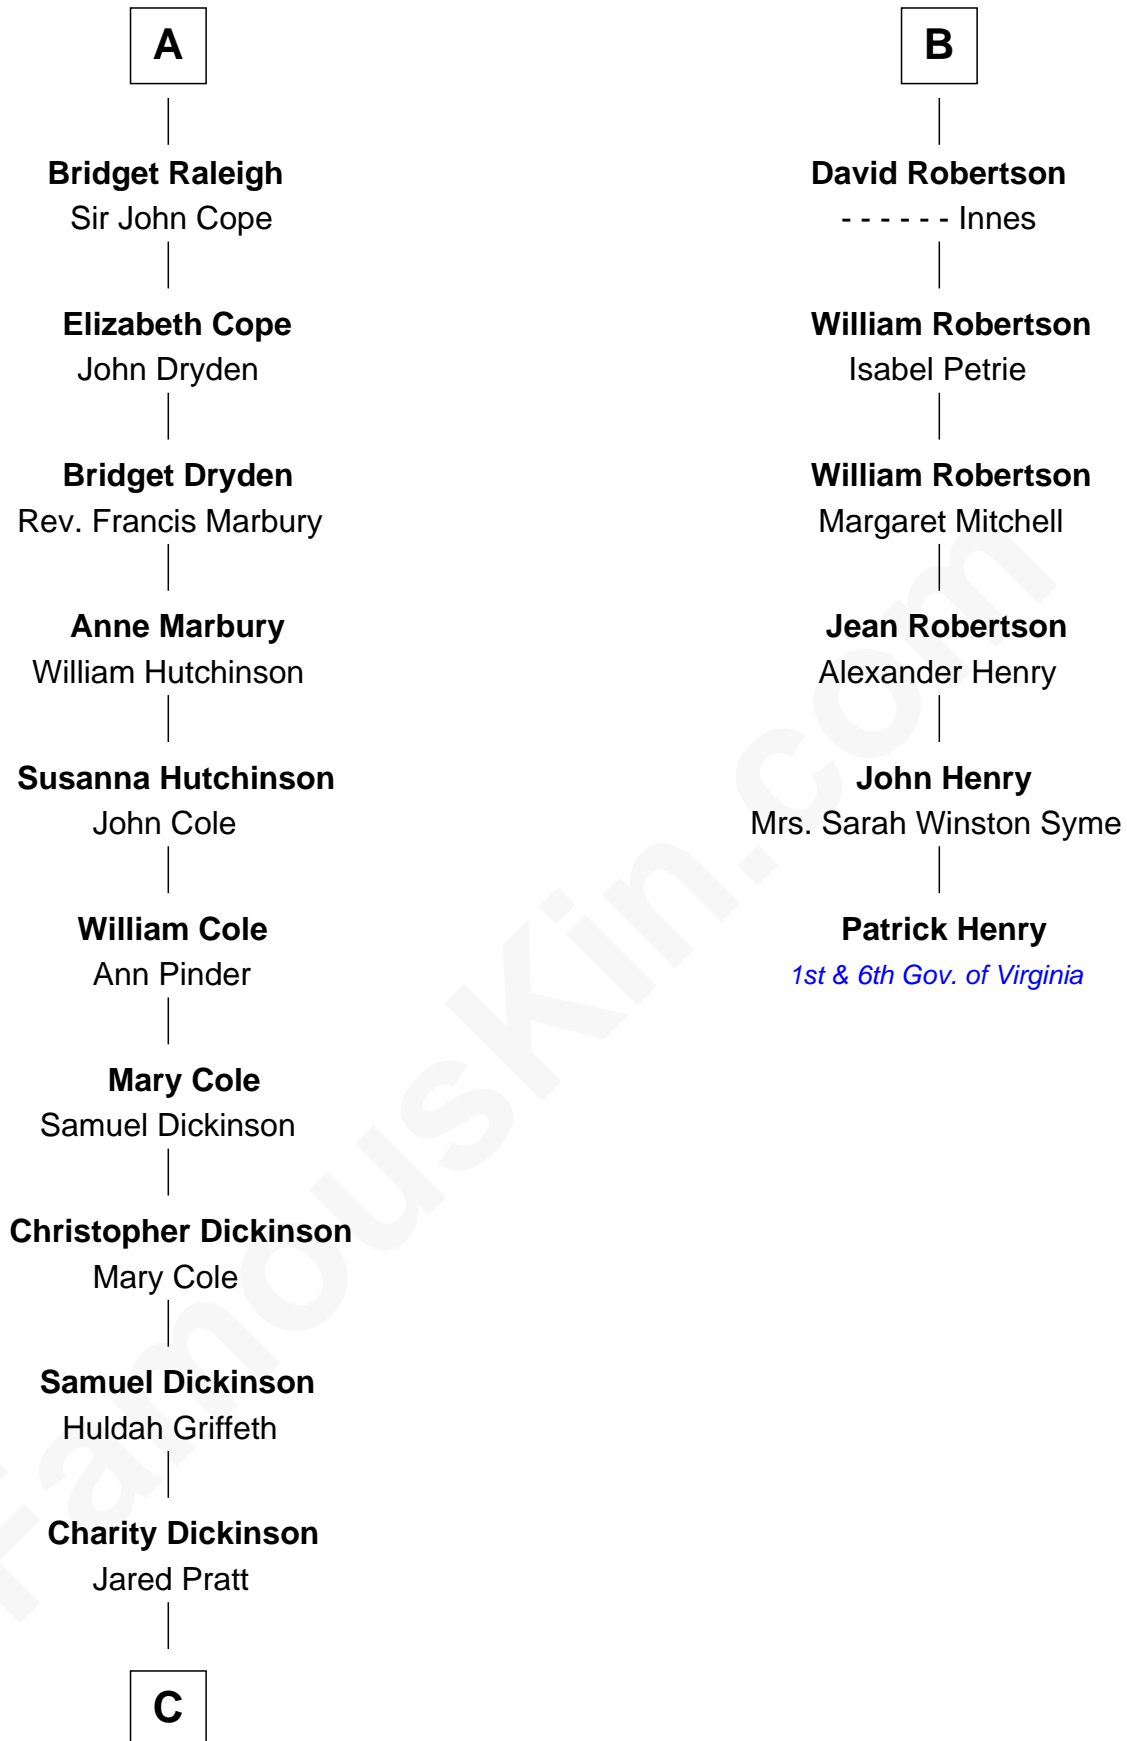

FamousKin.com

Relationship Chart of

Mitt Romney

70th Governor of Massachusetts

12th cousin 9 times removed of

Patrick Henry

1st and 6th Governor of Virginia

Edmund Fitzalan

Alice de Warenne

C

—
Parley Parker Pratt

Mary Woods

—
Helaman Pratt

Anna Johanna Dorothy Wilcken

—
Anna Amelia Pratt

Gaskell Samuel Romney

—
George Wilcken Romney

Lenore Emily LaFount

—
Mitt Romney

70th Governor of Massachusetts

FamousKin.com