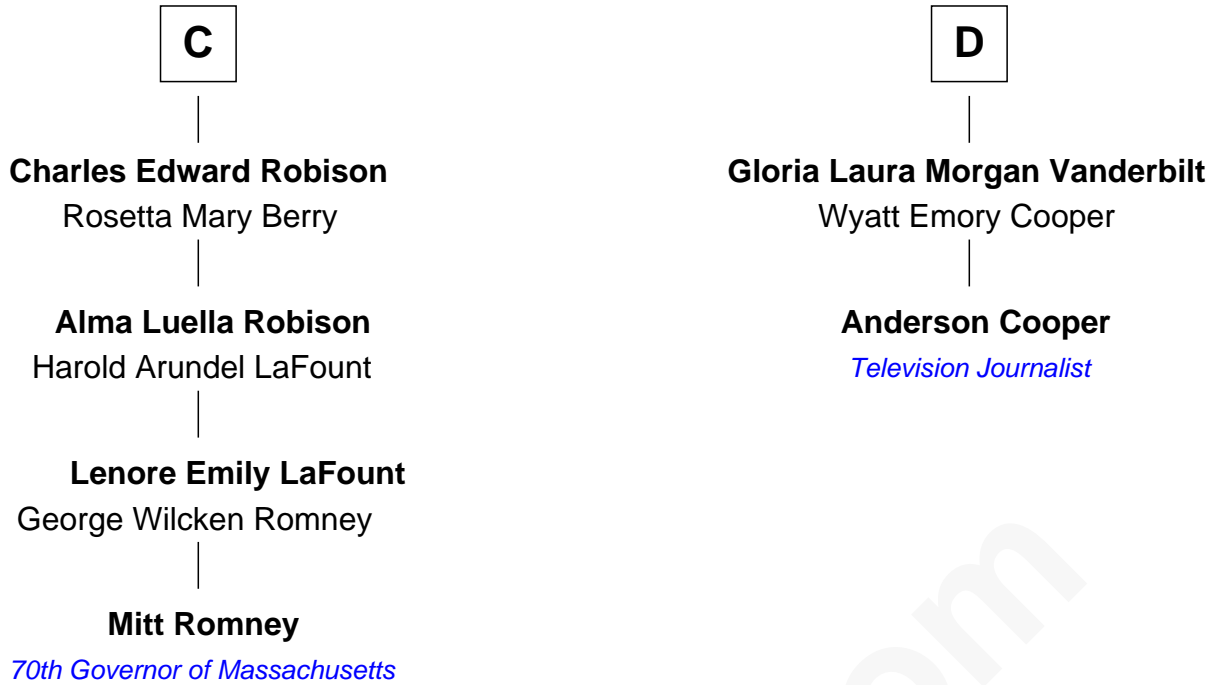

FamousKin.com

Relationship Chart of

Mitt Romney

70th Governor of Massachusetts

18th cousin 2 times removed of

Anderson Cooper
Television Journalist

Bartholomew de Badlesmere

Margaret de Clare

Margaret de Badlesmere

Sir John de Tivetot

Sir Robert de Tivetot

Margaret Deincourt

Elizabeth de Tivetot

Sir Philip le Despencer

Margery Despencer

Sir Roger Wentworth

Sir William de Bohun

Elizabeth de Bohun

Sir Richard Fitzalan

Elizabeth Fitzalan

Sir Robert Goushill

Elizabeth Goushill

Sir Robert Wingfield

Sir Henry Wingfield

Elizabeth Rookes

Robert Wingfield

Margery Quarles

Robert Wingfield

Elizabeth Cecil

B

FamousKin.com