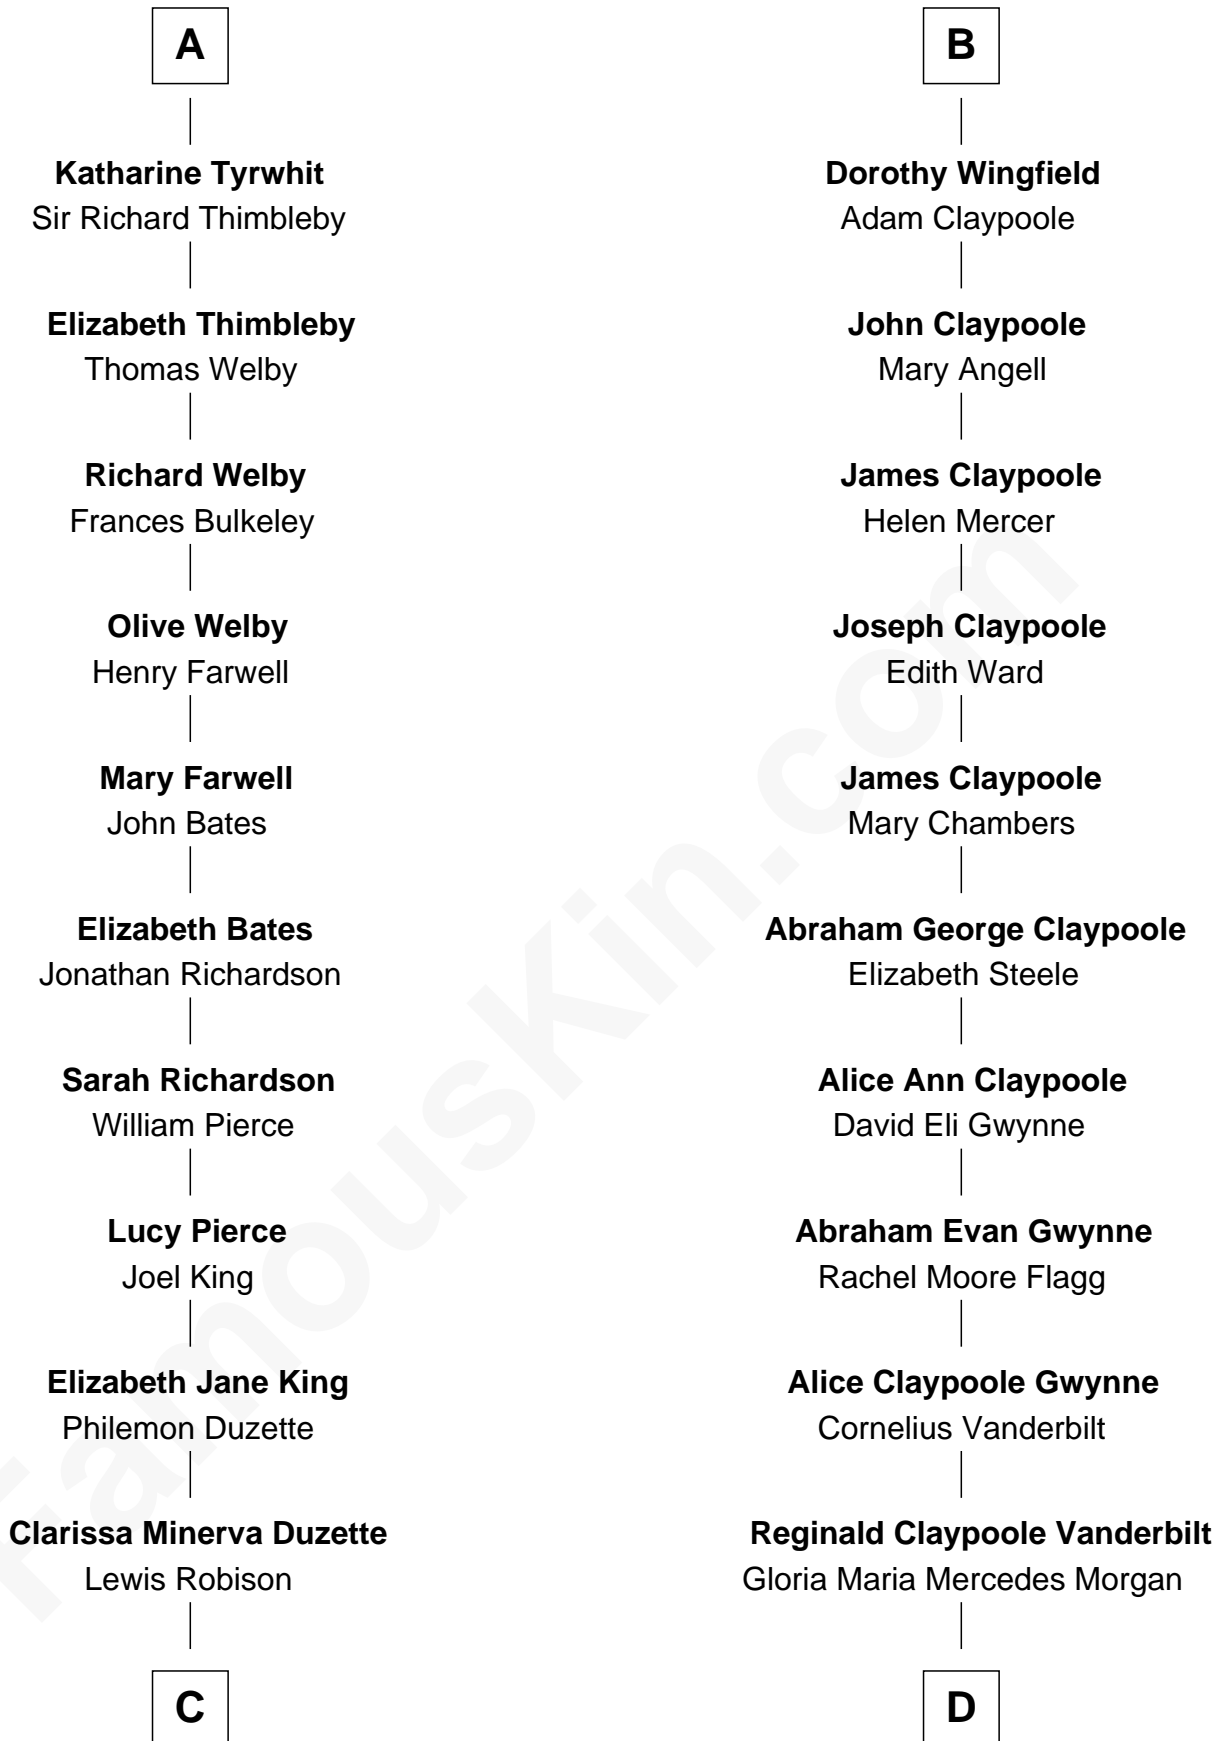

FamousKin.com

Relationship Chart of

Mitt Romney

70th Governor of Massachusetts

18th cousin 2 times removed of

Anderson Cooper
Television Journalist

Bartholomew de Badlesmere

Margaret de Clare

Margaret de Badlesmere

Sir John de Tivetot

Sir Robert de Tivetot

Margaret Deincourt

Elizabeth de Tivetot

Sir Philip le Despencer

Margery Despencer

Sir Roger Wentworth

Sir William de Bohun

Elizabeth de Bohun

Sir Richard Fitzalan

Elizabeth Fitzalan

Sir Robert Goushill

Elizabeth Goushill

Sir Robert Wingfield

Sir Henry Wingfield

Elizabeth Rookes

Robert Wingfield

Margery Quarles

Robert Wingfield

Elizabeth Cecil

B

FamousKin.com