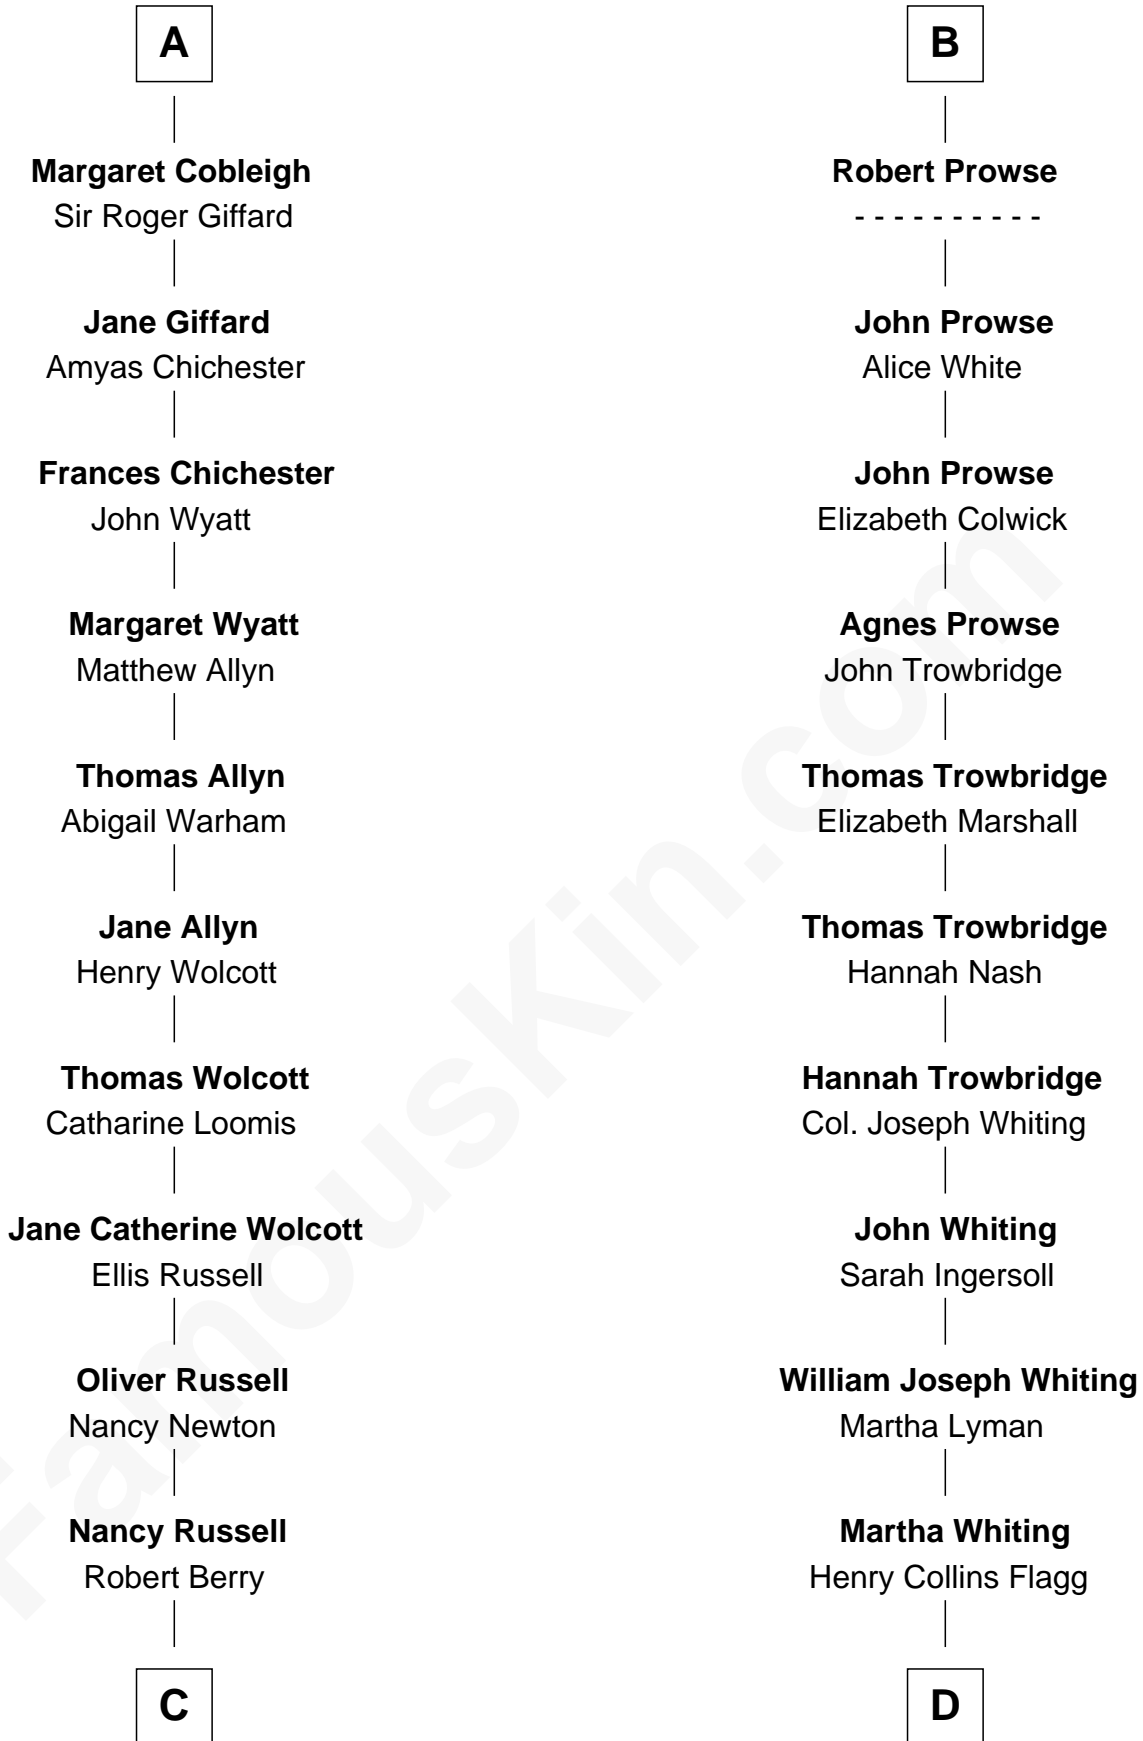

## Relationship Chart of

### Mitt Romney

70th Governor of Massachusetts

20th cousin 1 time removed of

### Gloria Vanderbilt

Fashion Designer

**Sir Humphrey de Beauchamp**

Sibyl Oliver

**C**

**Robert Berry**  
Elnora Lucretia Warner

**Rosetta Mary Berry**  
Charles Edward Robison

**Alma Luella Robison**  
Harold Arundel LaFount

**Lenore Emily LaFount**  
George Wilcken Romney

**Mitt Romney**  
*70th Governor of Massachusetts*

**D**

**Rachel Moore Flagg**  
Abraham Evan Gwynne

**Alice Claypoole Gwynne**  
Cornelius Vanderbilt

**Reginald Claypoole Vanderbilt**  
Gloria Maria Mercedes Morgan