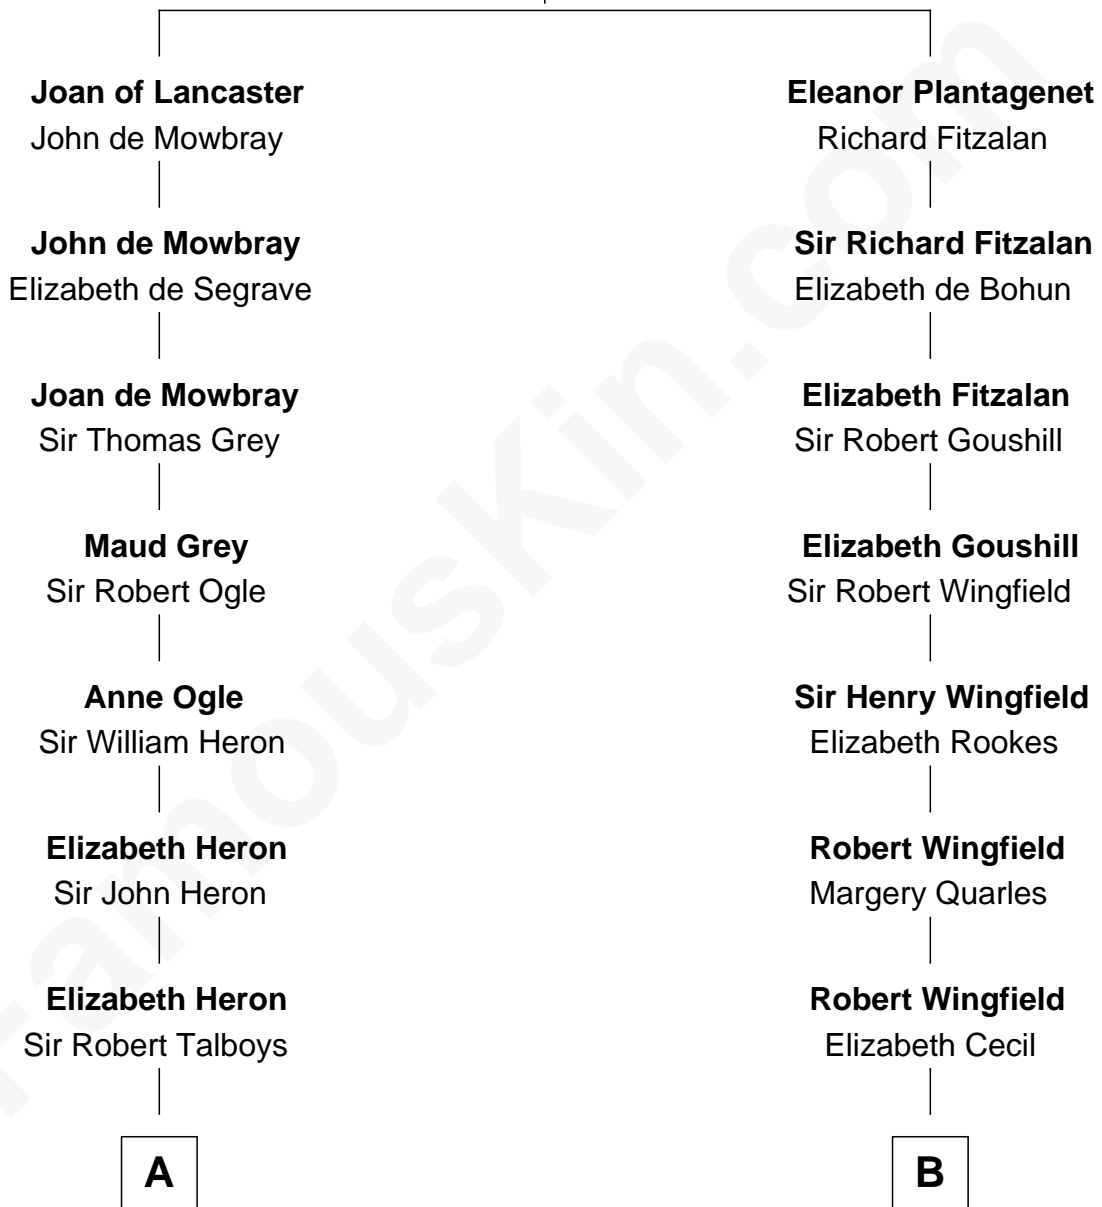

FamousKin.com

Relationship Chart of

Mitt Romney

70th Governor of Massachusetts

17th cousin 4 times removed of

Gloria Vanderbilt
Fashion Designer

Henry Plantagenet
Maud de Chaworth

C

Clarissa Minerva Duzette

Lewis Robison

Charles Edward Robison

Rosetta Mary Berry

Alma Luella Robison

Harold Arundel LaFount

Lenore Emily LaFount

George Wilcken Romney

Mitt Romney

70th Governor of Massachusetts

FamousKin.com