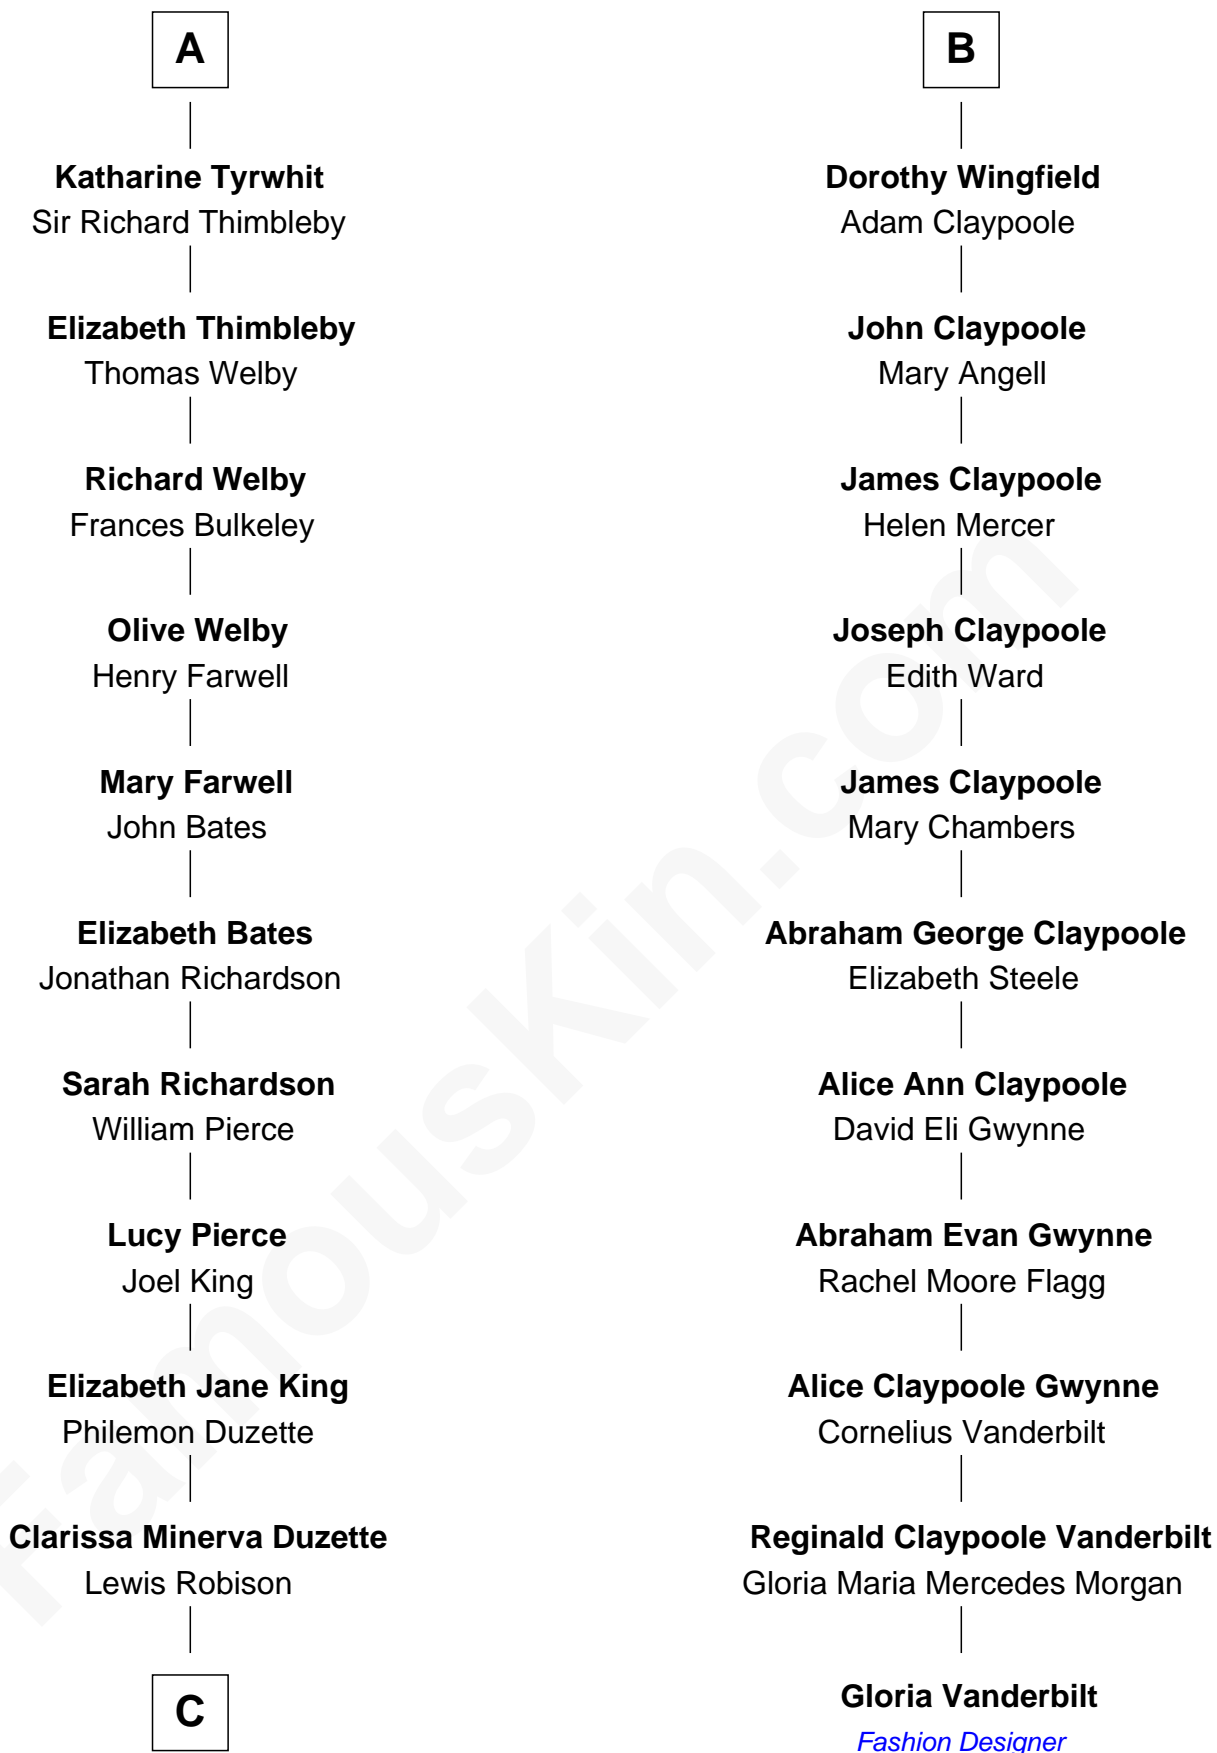

FamousKin.com

Relationship Chart of

Mitt Romney

70th Governor of Massachusetts

17th cousin 3 times removed of

Gloria Vanderbilt

Fashion Designer

Bartholomew de Badlesmere

Sir Henry Wingfield

Elizabeth Rookes

Robert Wingfield

Margery Quarles

Robert Wingfield

Elizabeth Cecil

B

C