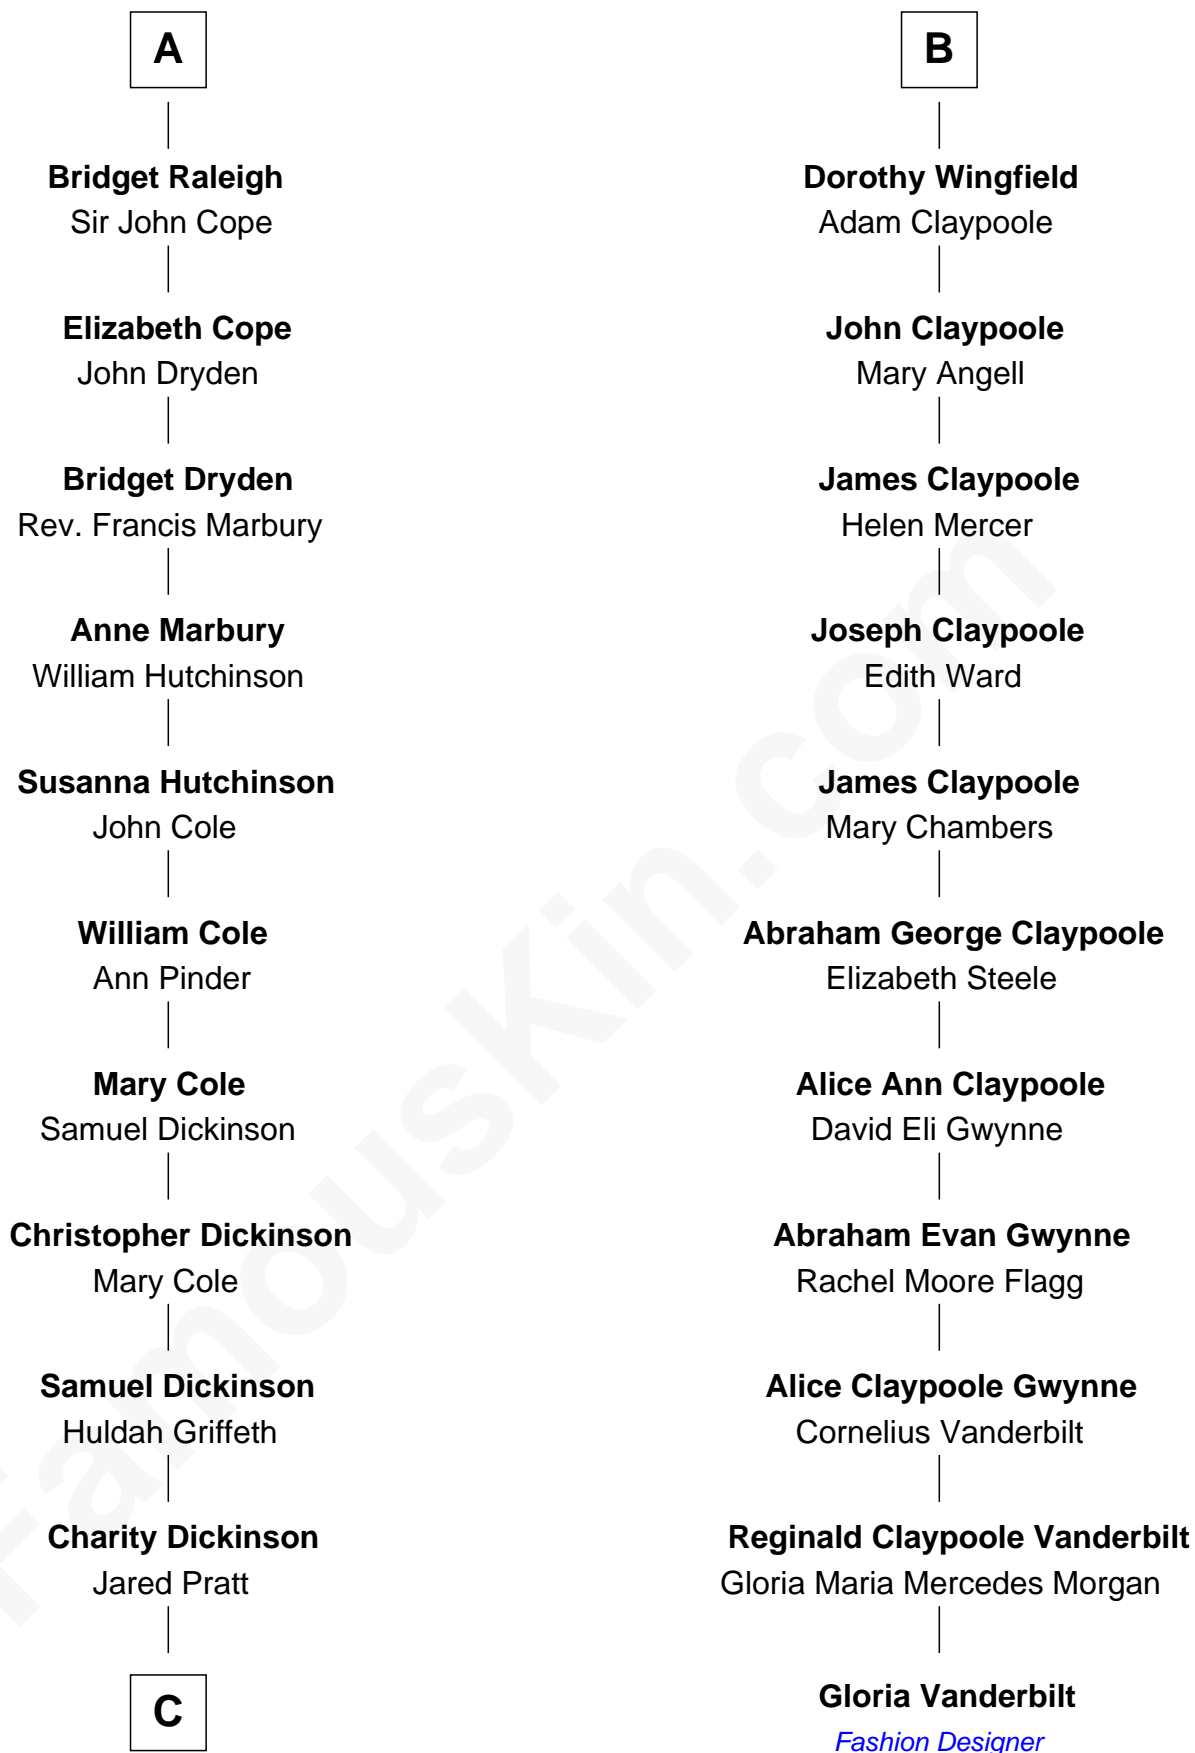

FamousKin.com

Relationship Chart of

Mitt Romney

70th Governor of Massachusetts

17th cousin 4 times removed of

Gloria Vanderbilt
Fashion Designer

Edmund Fitzalan
Alice de Warenne

C

—
Parley Parker Pratt

Mary Woods

—
Helaman Pratt

Anna Johanna Dorothy Wilcken

—
Anna Amelia Pratt

Gaskell Samuel Romney

—
George Wilcken Romney

Lenore Emily LaFount