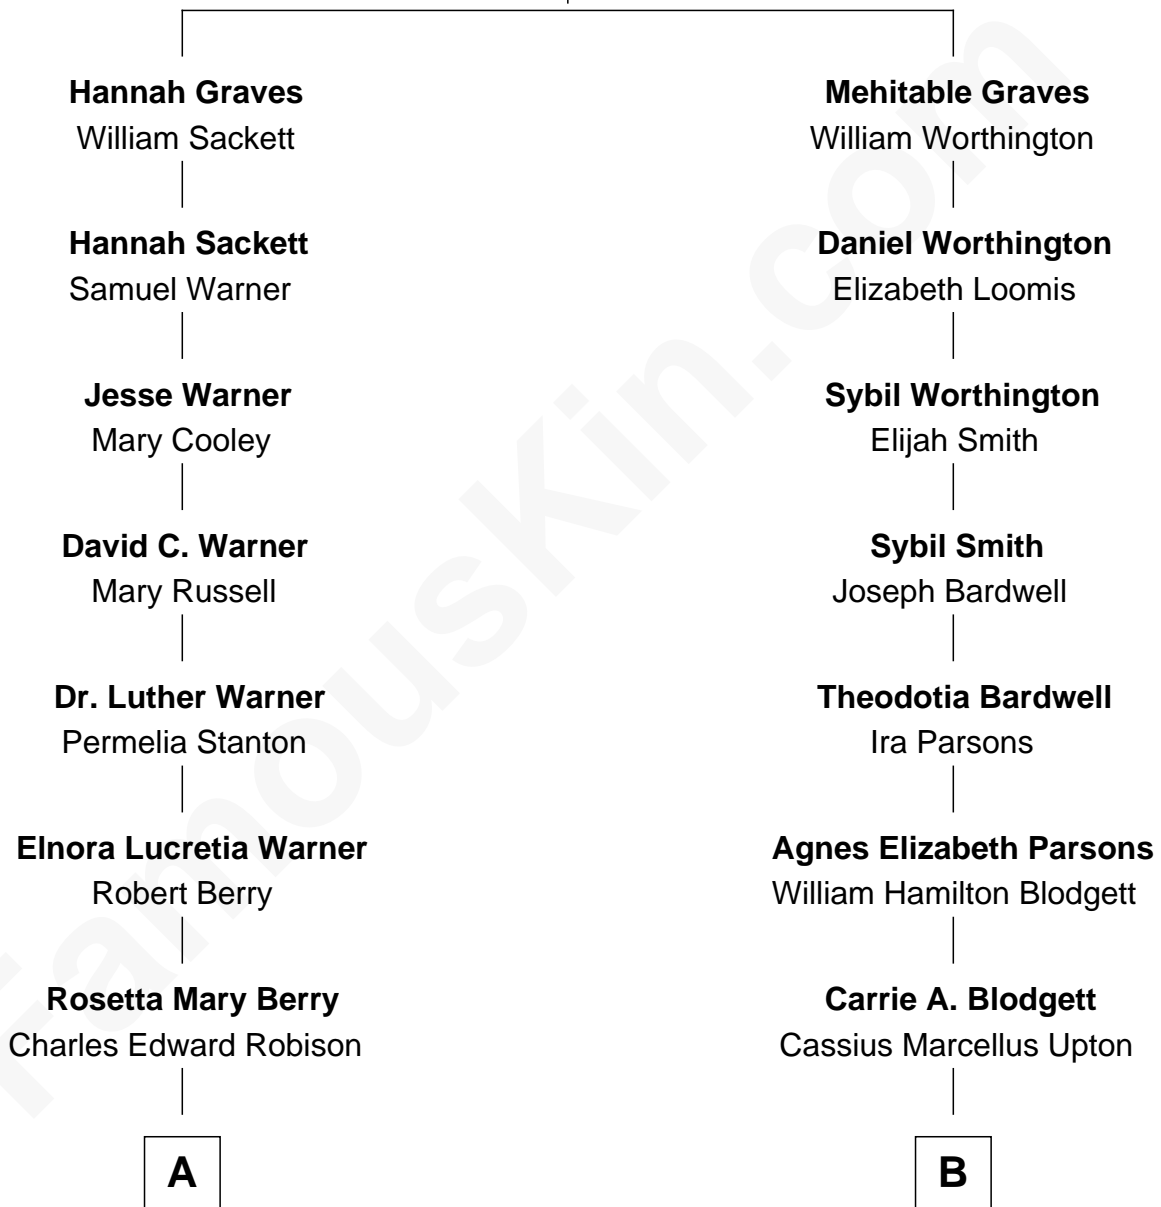

## Relationship Chart of

### Mitt Romney

70th Governor of Massachusetts

9th cousin 1 time removed of

**Kate Upton**

*Sports Illustrated Swimsuit Cover Model*

**Isaac Graves**

Mary Church

**A**

**Alma Luella Robison**  
Harold Arundel LaFount

**Lenore Emily LaFount**  
George Wilcken Romney

**Mitt Romney**  
*70th Governor of Massachusetts*

**B**

**Frederick Stanley Upton**  
Margaret M. Beckley