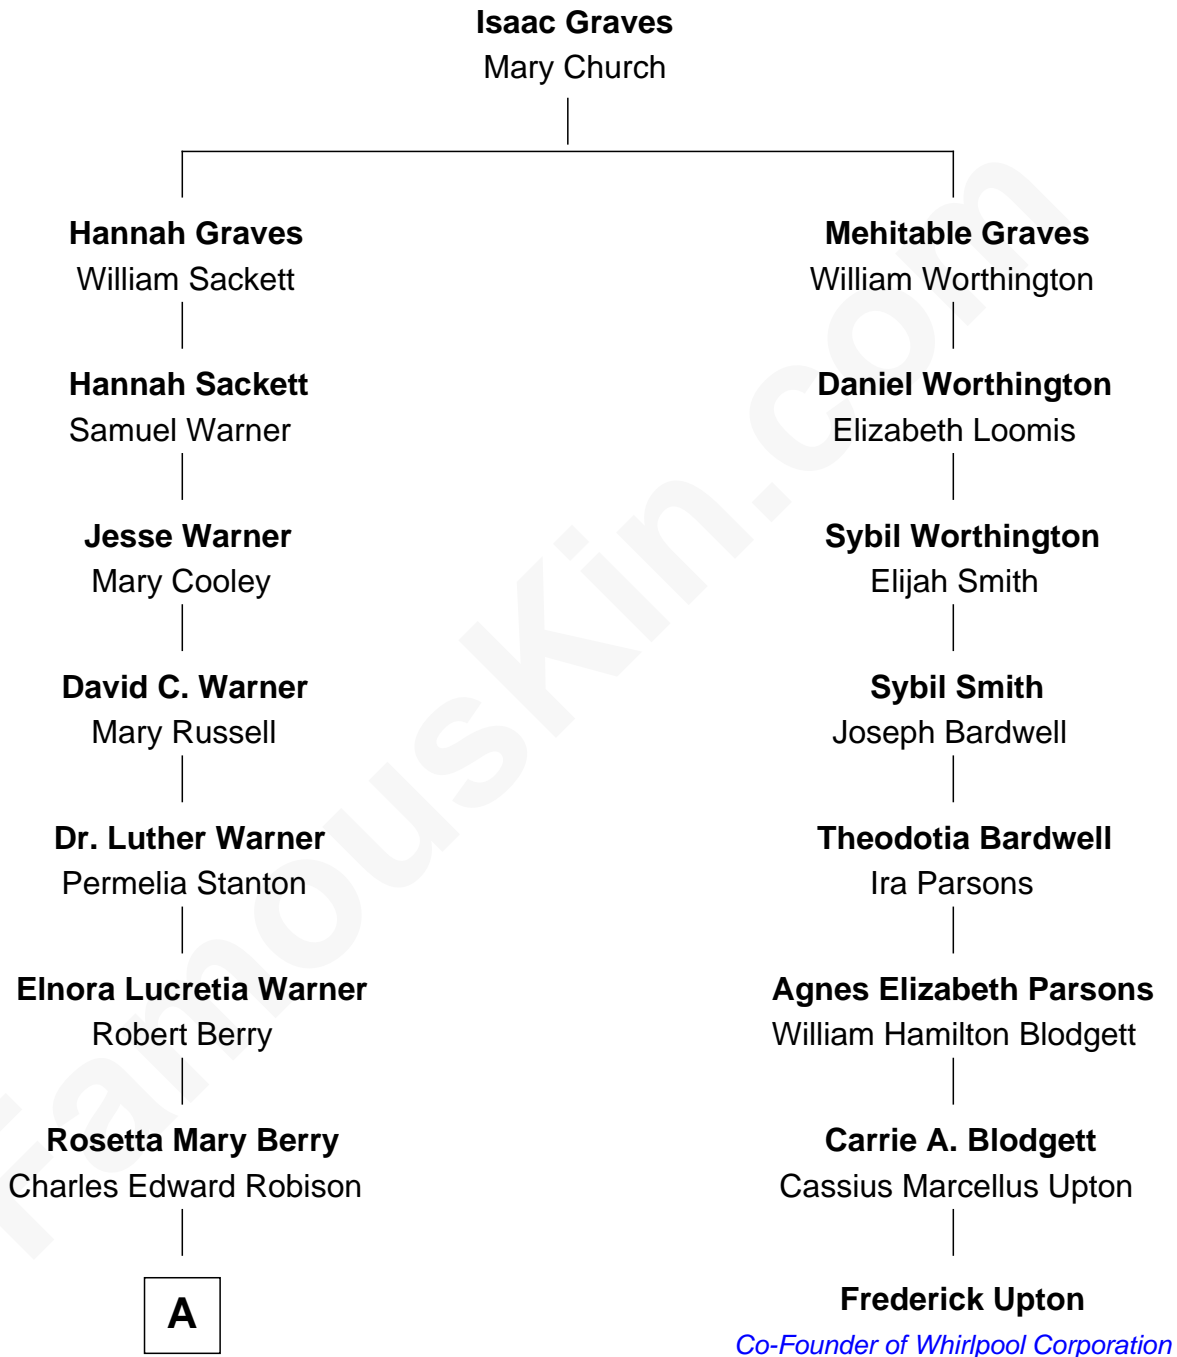

FamousKin.com

Relationship Chart of

Mitt Romney

70th Governor of Massachusetts

7th cousin 2 times removed of

Frederick Upton

Co-Founder of Whirlpool Corporation

A

—
Alma Luella Robison
Harold Arundel LaFount

—
Lenore Emily LaFount
George Wilcken Romney

—
Mitt Romney
70th Governor of Massachusetts

FamousKin.com