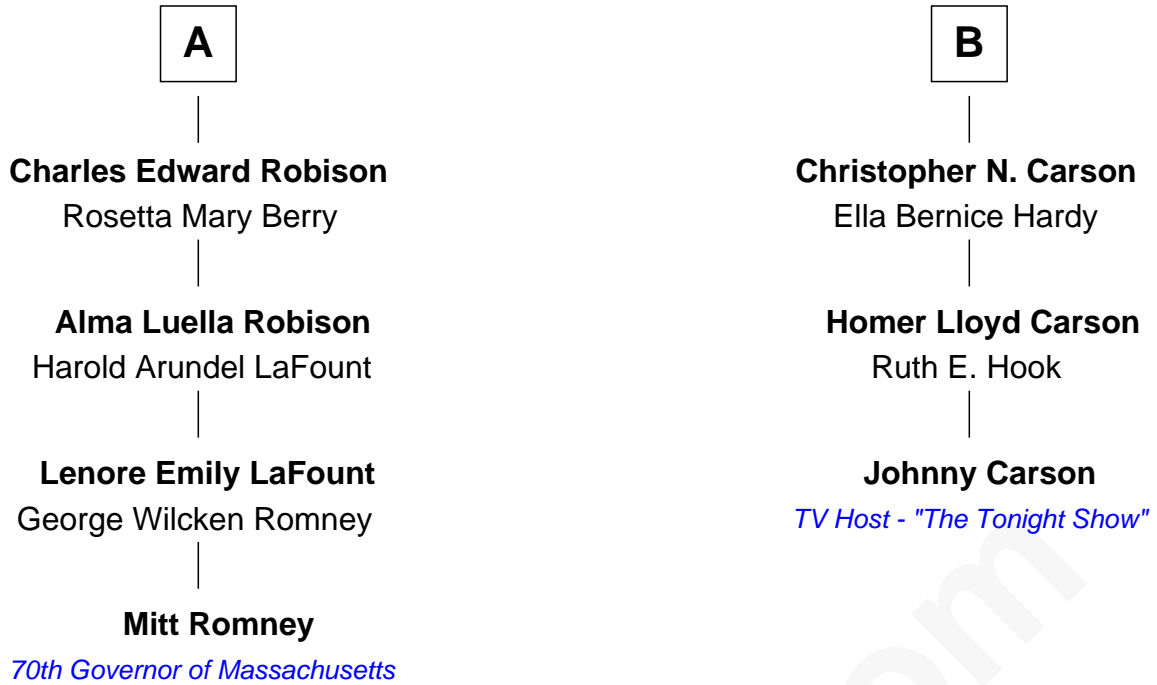

FamousKin.com Relationship Chart of

Mitt Romney

70th Governor of Massachusetts

9th cousin 1 time removed of

Johnny Carson

TV Host - "The Tonight Show"

Martyn Kellogg

Prudence Bird