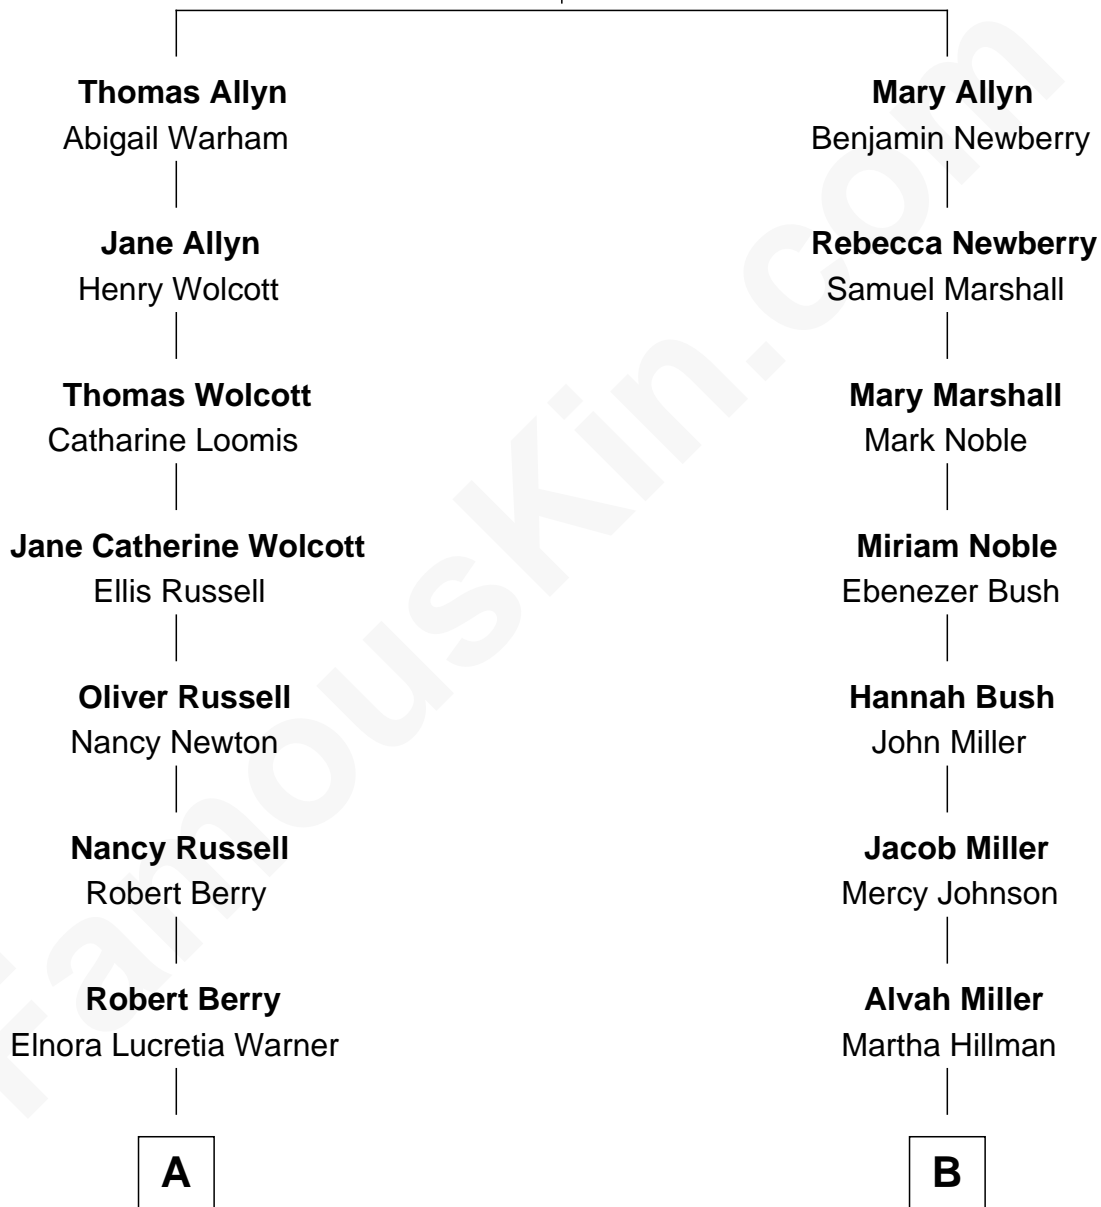

FamousKin.com Relationship Chart of

Mitt Romney

70th Governor of Massachusetts

9th cousin 1 time removed of

Agatha Christie

Murder Mystery Author

Matthew Allyn

Margaret Wyatt

A

Rosetta Mary Berry
Charles Edward Robison

Alma Luella Robison
Harold Arundel LaFount

Lenore Emily LaFount
George Wilcken Romney

Mitt Romney
70th Governor of Massachusetts

B

Nathaniel Frary Miller
Martha Messervey

Frederick Alvah Miller
Clarissa Boehmer

Agatha Christie
Murder Mystery Author

FamousKin.com